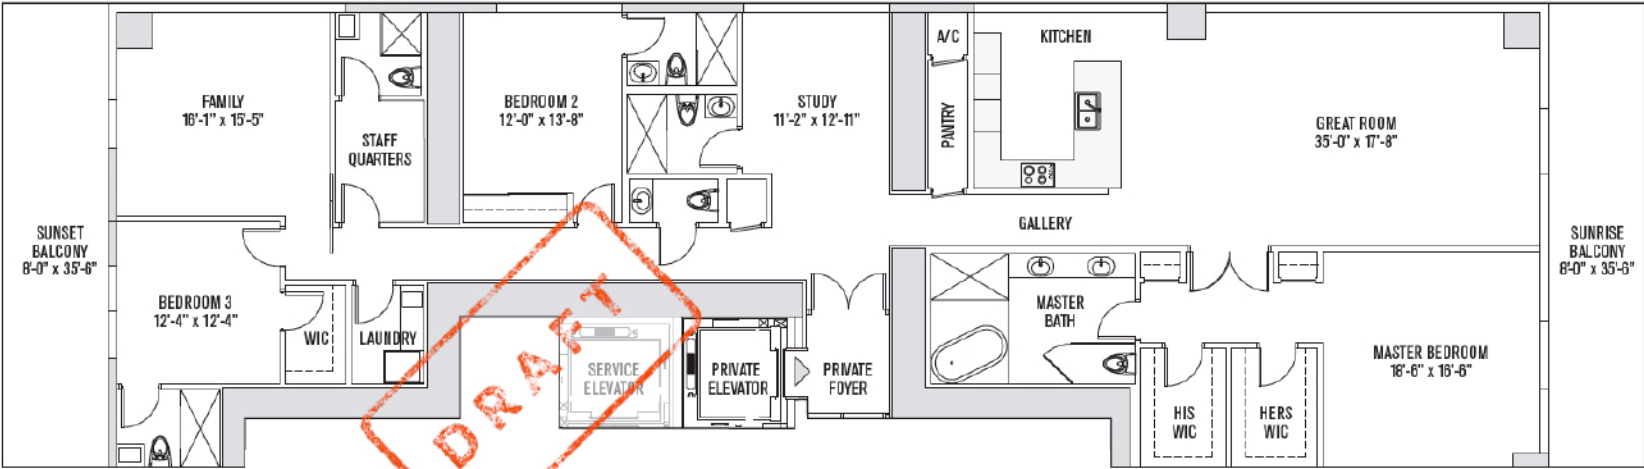

FLOORS 31-45 : NORTH EAST RESIDENCE

3 BEDROOMS / 4.5 BATHROOMS

(CONVERTIBLE TO 4 OR 5 BEDROOMS)

3 BEDROOMS | 4.5 BATHROOMS | GREAT ROOM | FAMILY ROOM | STUDY | KITCHEN | STAFF QUARTERS
SUNRISE & SUNSET BALCONIES | PRIVATE ELEVATOR | PRIVATE FOYER

ENCLOSED AREA:	3,412 SQ FEET	317 SQ METERS
BALCONY AREA:	568 SQ FEET	53 SQ METERS
TOTAL AREA:	3,980 SQ FEET	370 SQ METERS