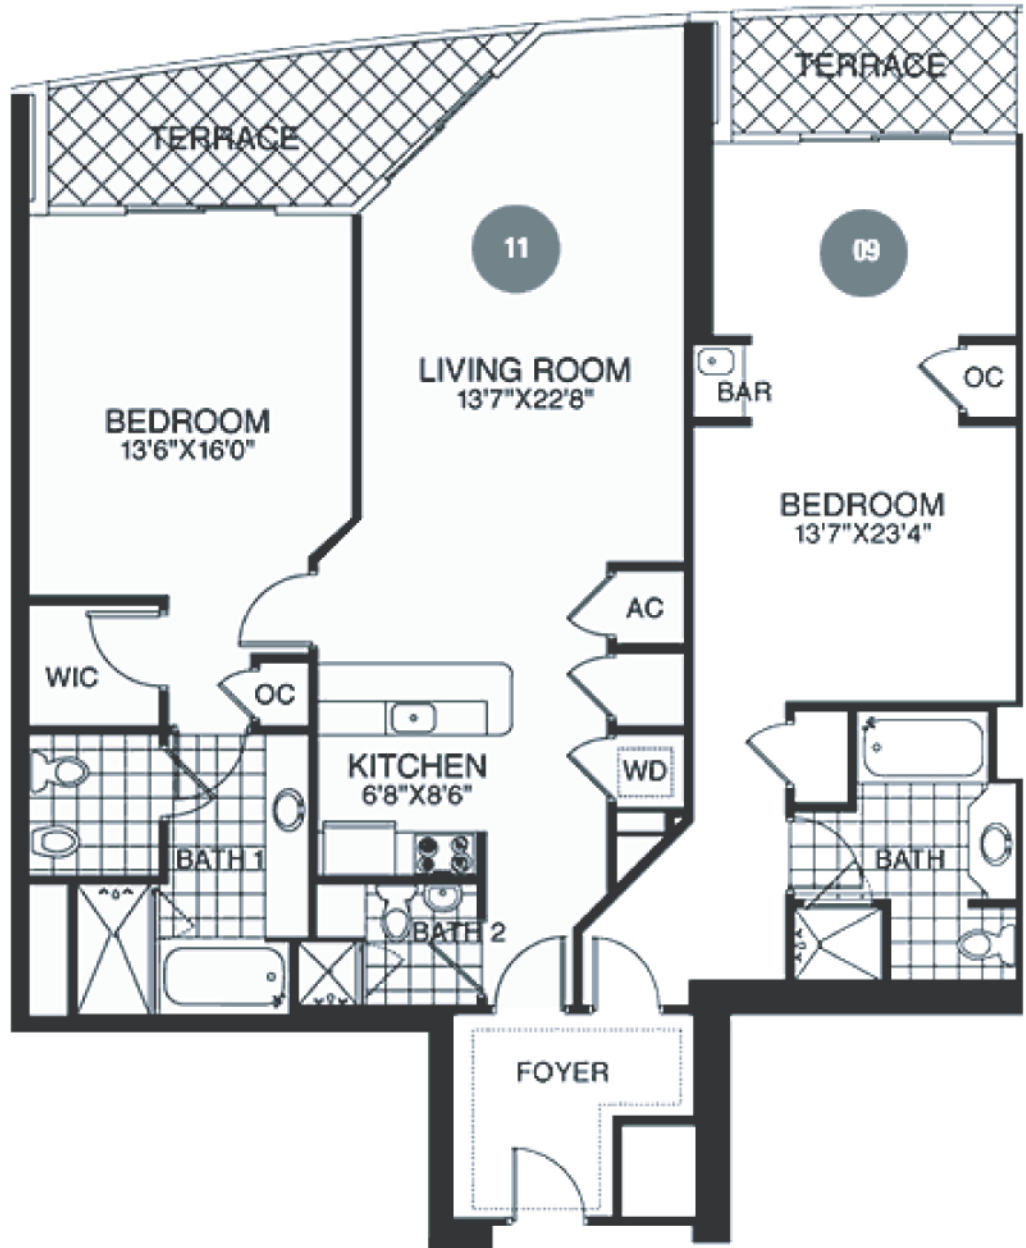

Foyer	73 Sq. Ft.
09 Junior Suite	526 Sq. Ft.
11 1 Bedroom Suite	1,002 Sq. Ft.
2 Bedroom Suite	1,601 Sq. Ft.
Terrace Area	190 Sq. Ft.
Total Area	1,791 Sq. Ft.

Fontainebleau II
 A CONDOMINIUM DEVELOPED BY TURNKEY