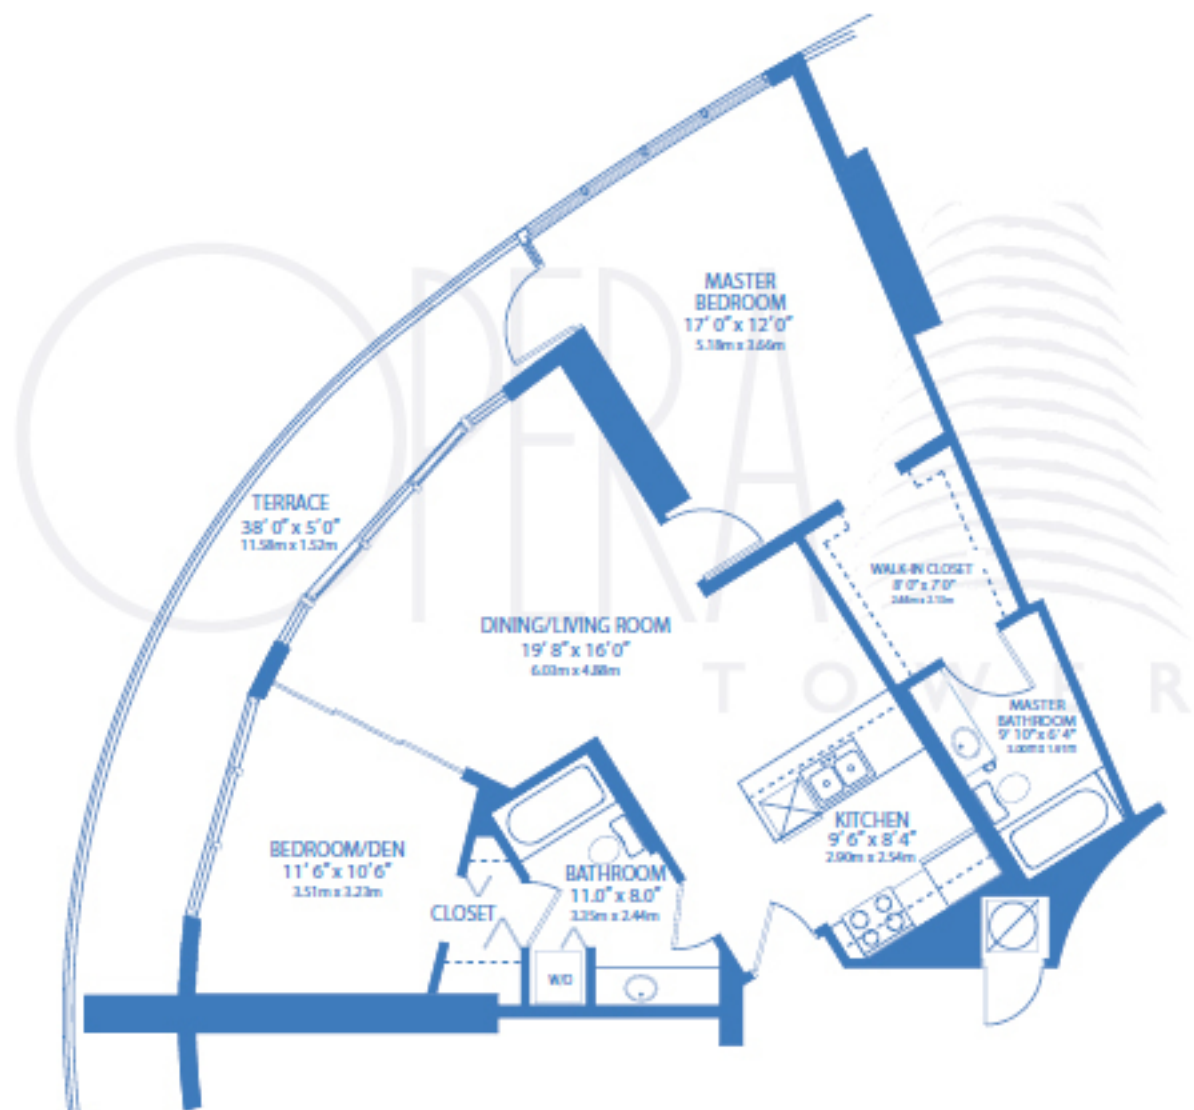

VERDI-C1 TWO BEDROOM - TWO BATH

INTERIOR - 1,048 SQUARE FEET

TERRACE - 177 SQUARE FEET

TOTAL RESIDENCE - 1,225 SQUARE FEET / 113.8 SQUARE METERS

AVAILABLE ON FLOORS: 11 TO 51
PENTHOUSE UNITS AVAILABLE 52 TO 55
TOWER SUITES AVAILABLE ON 56th FLOOR

ALL DIMENSIONS ARE APPROXIMATED. THESE FLOOR PLANS AND AMENITIES ARE SUBJECT TO CHANGE WITHOUT NOTICE. THE SELLER RESERVES THE ABSOLUTE RIGHT, IN ITS SOLE JUDGMENT AND DISCRETION, TO SUBSTITUTE APPLIANCES, MATERIALS, FIXTURES AND EQUIPMENT OF EQUAL OR GREATER QUALITY OR VALUE WITH THOSE SPECIFIED. THIS IS NOT AN OFFERING WHERE PROHIBITED BY LAW.