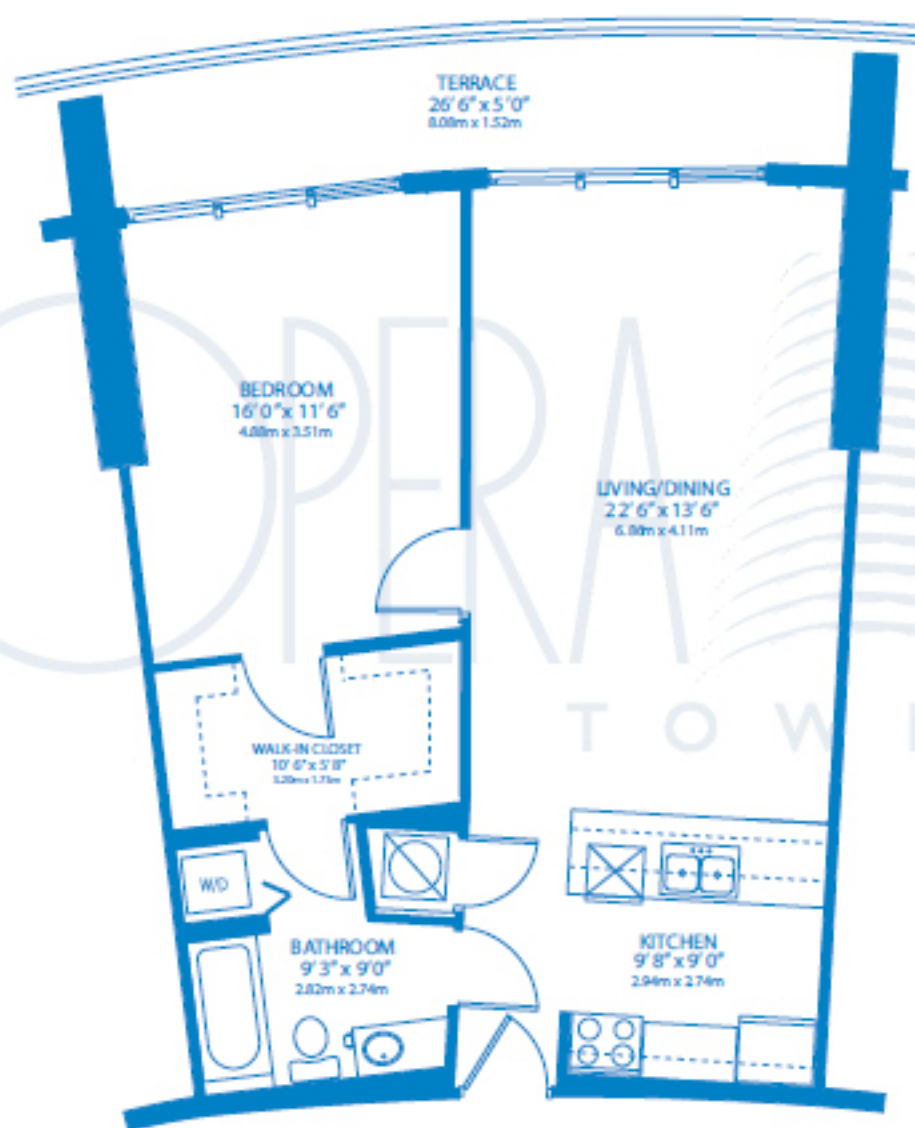

ROSSINI-B1 ONE BEDROOM - ONE BATH

INTERIOR - 821 SQUARE FEET

TERRACE - 134 SQUARE FEET

TOTAL RESIDENCE - 955 SQUARE FEET • 88.7 SQUARE METERS

AVAILABLE ON FLOOR(S): 14 TO 51
PENTHOUSE UNITS AVAILABLE: 52 TO 55
TOWER SUITES AVAILABLE ON 56th FLOOR

ALL DIMENSIONS ARE APPROXIMATE. THESE FLOOR PLANS AND AMENITIES ARE SUBJECT TO CHANGE WITHOUT NOTICE. THE SELLER RESERVES THE ABSOLUTE RIGHT, IN ITS SOLE JUDGMENT AND DISCRETION, TO SUBSTITUTE APPLIANCES, MATERIALS, FIXTURES AND EQUIPMENT OF EQUAL OR GREATER QUALITY OR VALUE WITH THOSE SPECIFIED. THIS IS NOT AN OFFERING WHERE PROHIBITED BY LAW.