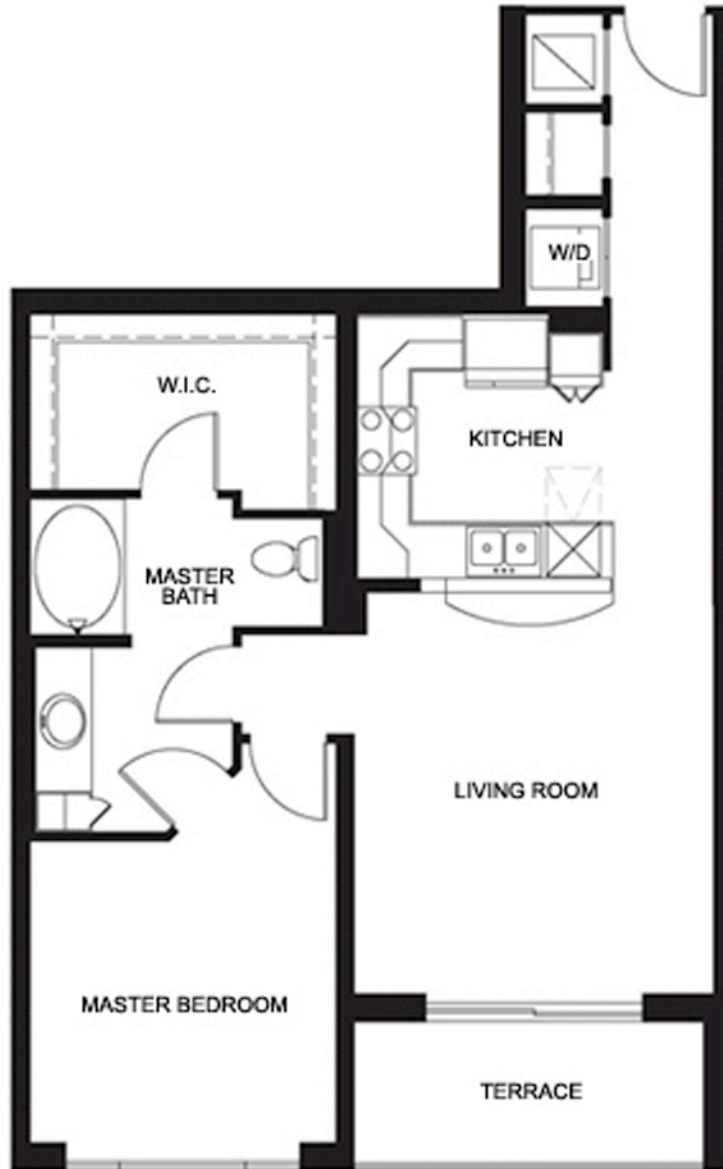

UNIT A7

1 BEDROOMS/ 1 BATHS

FLOOR PLAN
914 sq. ft.

OCEAN MARINE | YACHT CLUB

INTERCOASTAL

ATLANTIC OCEAN