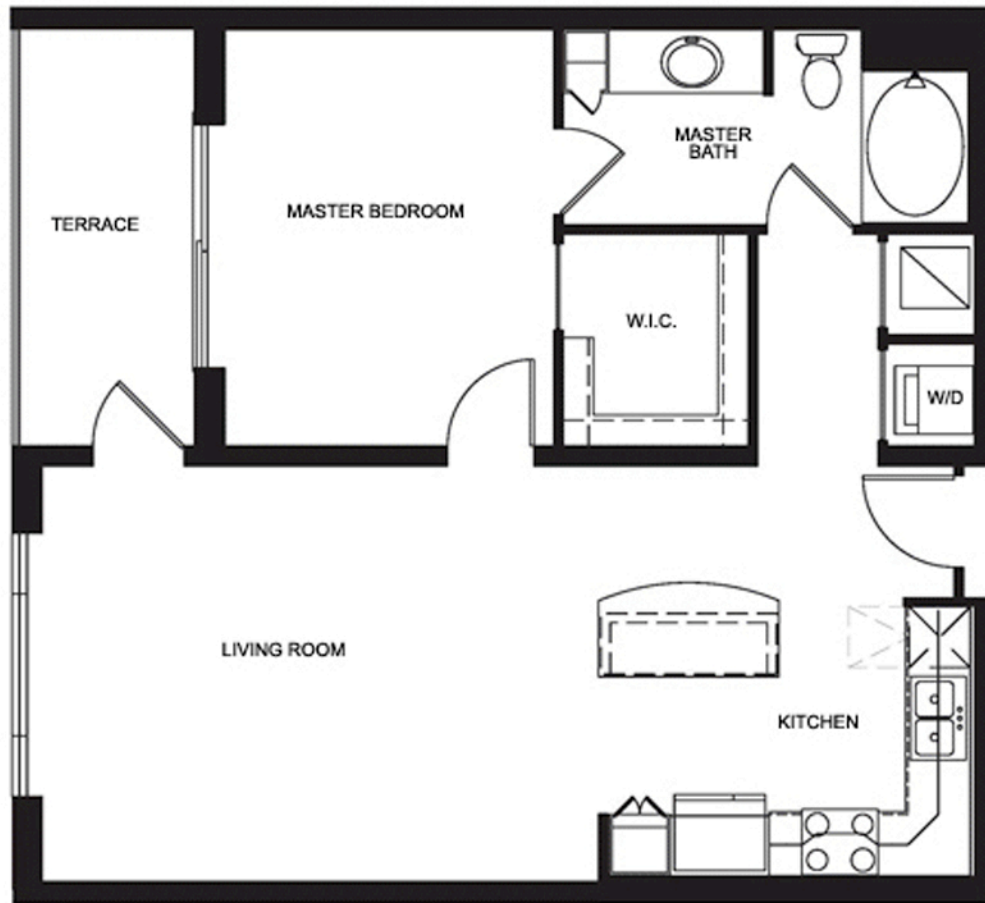

UNIT A6

1 BEDROOMS/ 1 BATHS

FLOOR PLAN
915 sq ft.

OCEAN MARINE | YACHT CLUB

INTERCOASTAL

ATLANTIC OCEAN