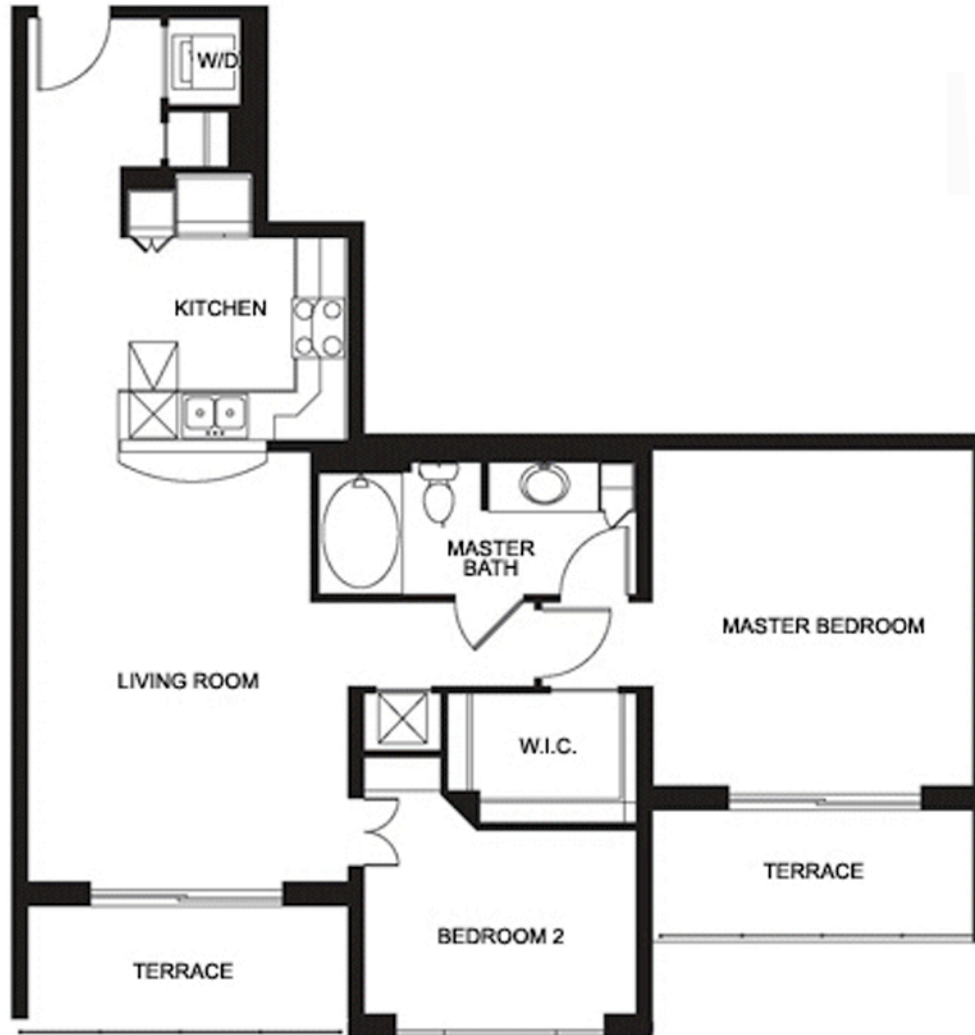

UNIT A5

2 BEDROOMS/ 1 BATHS

FLOOR PLAN

1,139 sq ft.

OCEAN MARINE | YACHT CLUB

INTERCOASTAL

ATLANTIC OCEAN