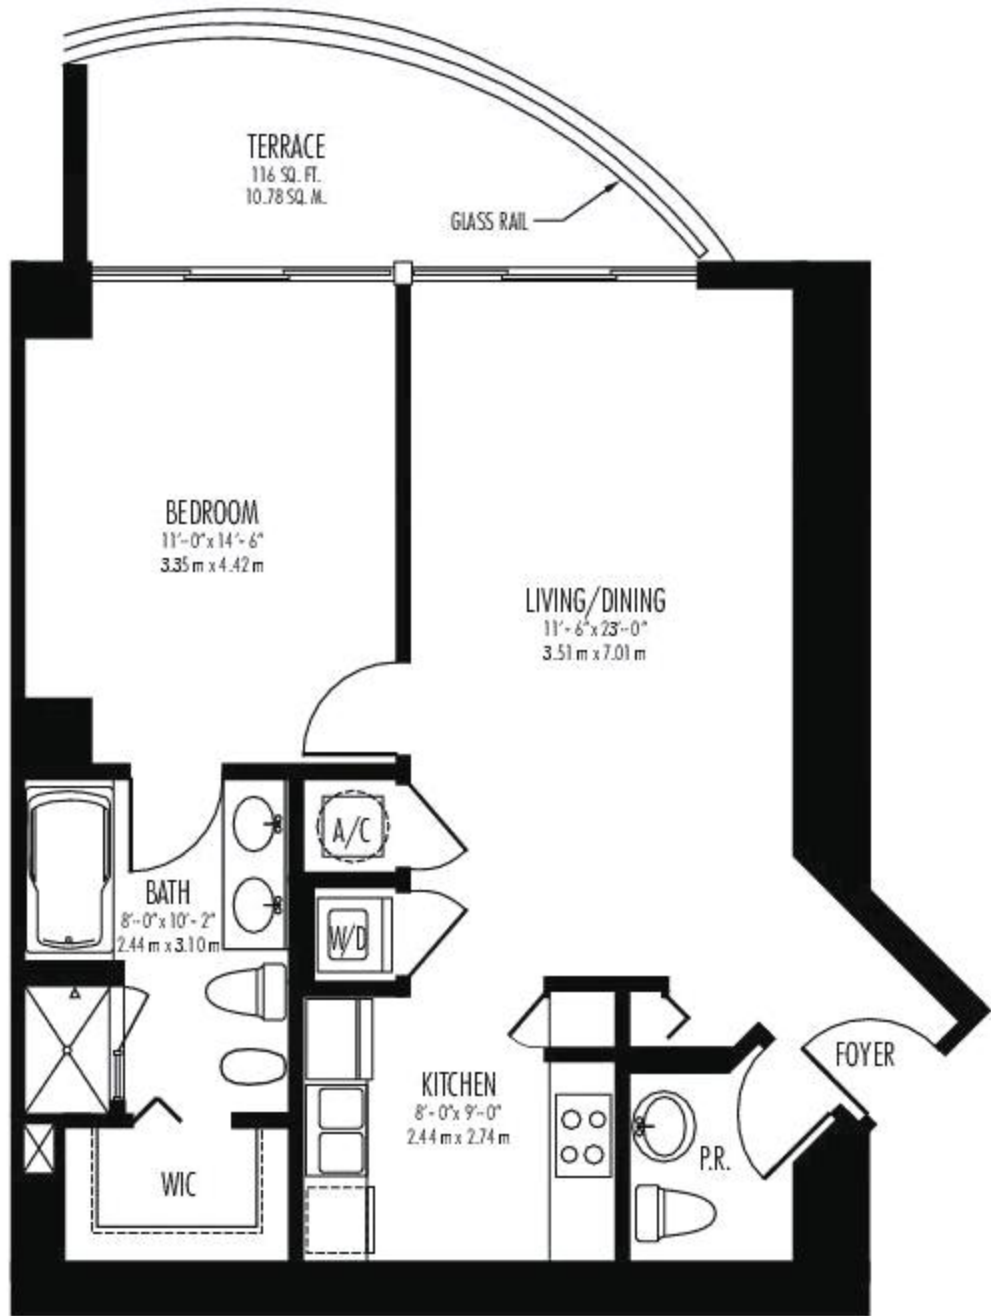

# UNITS 4, 6, 9 & 11

LOWER TYPICAL FLOORS 8-30

One Bedroom, One 1/2 Bath

<b>ENCLOSED AREA:</b>	<b>808 Sq. Ft.</b>	<b>(75.07 m<sup>2</sup>)</b>
<b>TERRACE AREA:</b>	<b>116 Sq. Ft.</b>	<b>(10.78 m<sup>2</sup>)</b>
<b>TOTAL AREA:</b>	<b>924 Sq. Ft.</b>	<b>(85.85 m<sup>2</sup>)</b>