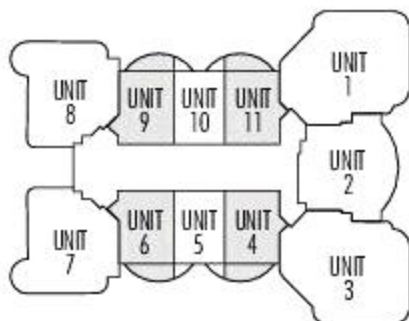

# UNITS 4, 6, 9 & 11

LOWER TYPICAL FLOORS 8-30

One Bedroom, One 1/2 Bath

<b>ENCLOSED AREA:</b>	<b>808 Sq. Ft.</b>	<b>(75.07 m<sup>2</sup>)</b>
<b>TERRACE AREA:</b>	<b>116 Sq. Ft.</b>	<b>(10.78 m<sup>2</sup>)</b>
<b>TOTAL AREA:</b>	<b>924 Sq. Ft.</b>	<b>(85.85 m<sup>2</sup>)</b>