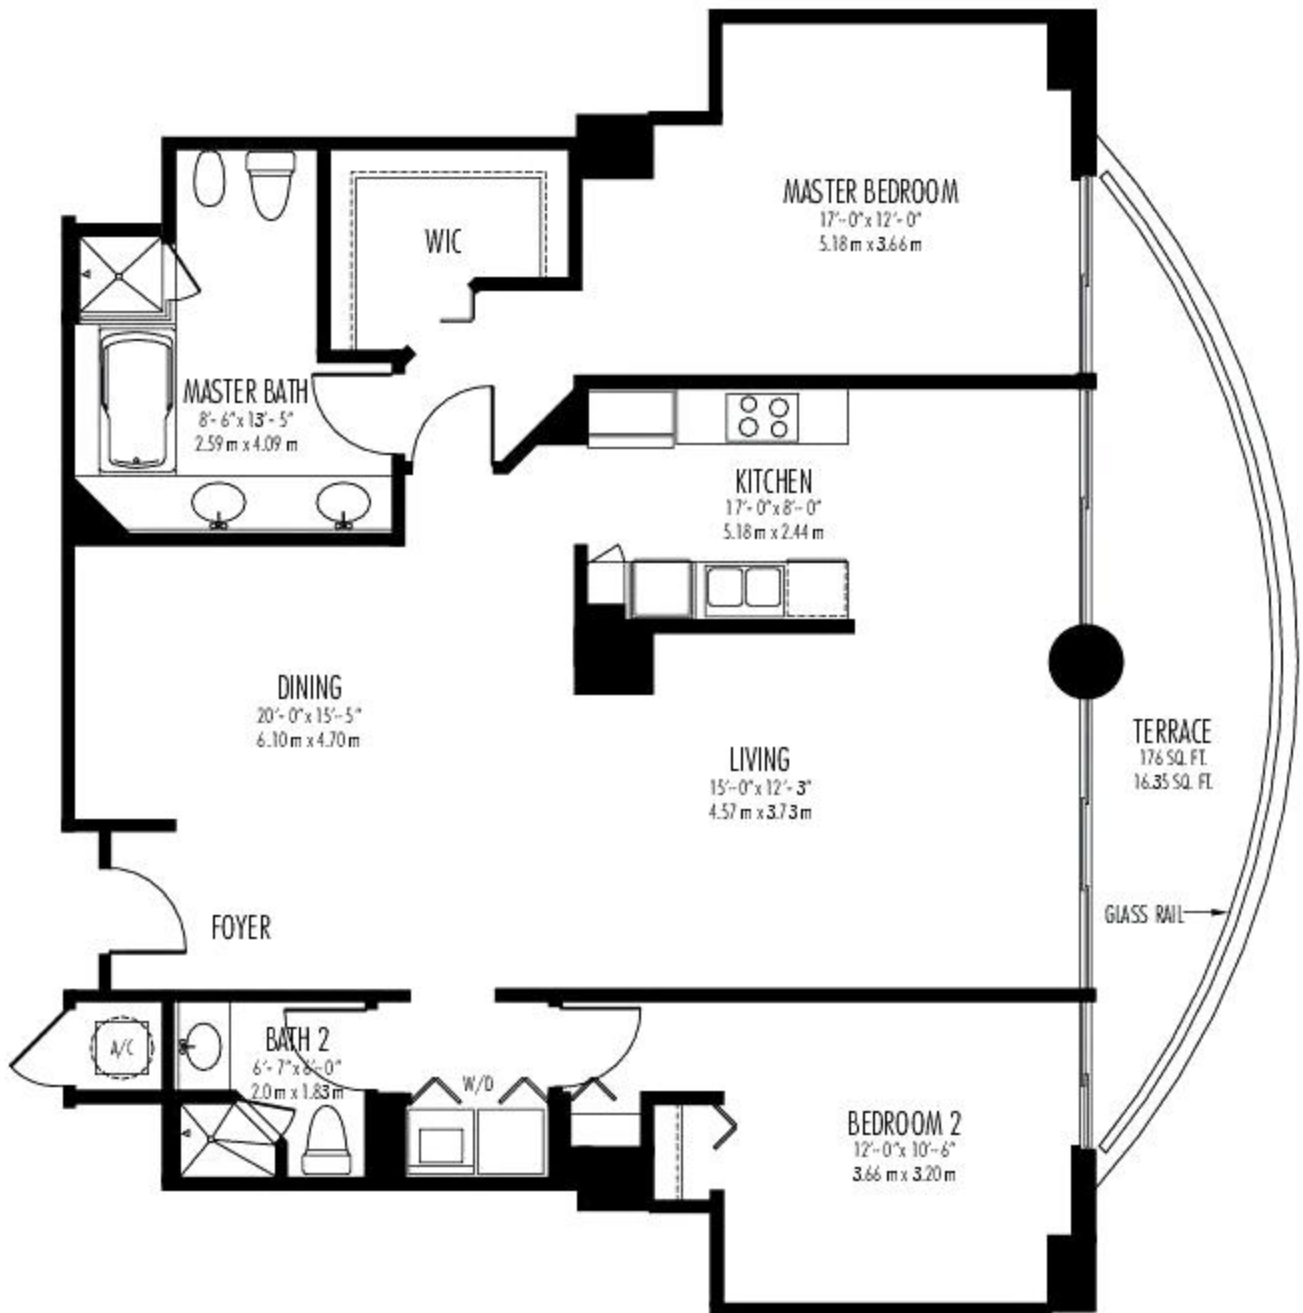

# UNIT 2

TYPICAL FLOORS 8-45

Two Bedroom, Two Bath

ENCLOSED AREA: 1,392 Sq. Ft. (129.32 m<sup>2</sup>)

TERRACE AREA: 176 Sq. Ft. (16.35 m<sup>2</sup>)

TOTAL AREA: 1,568 Sq. Ft. (145.67 m<sup>2</sup>)