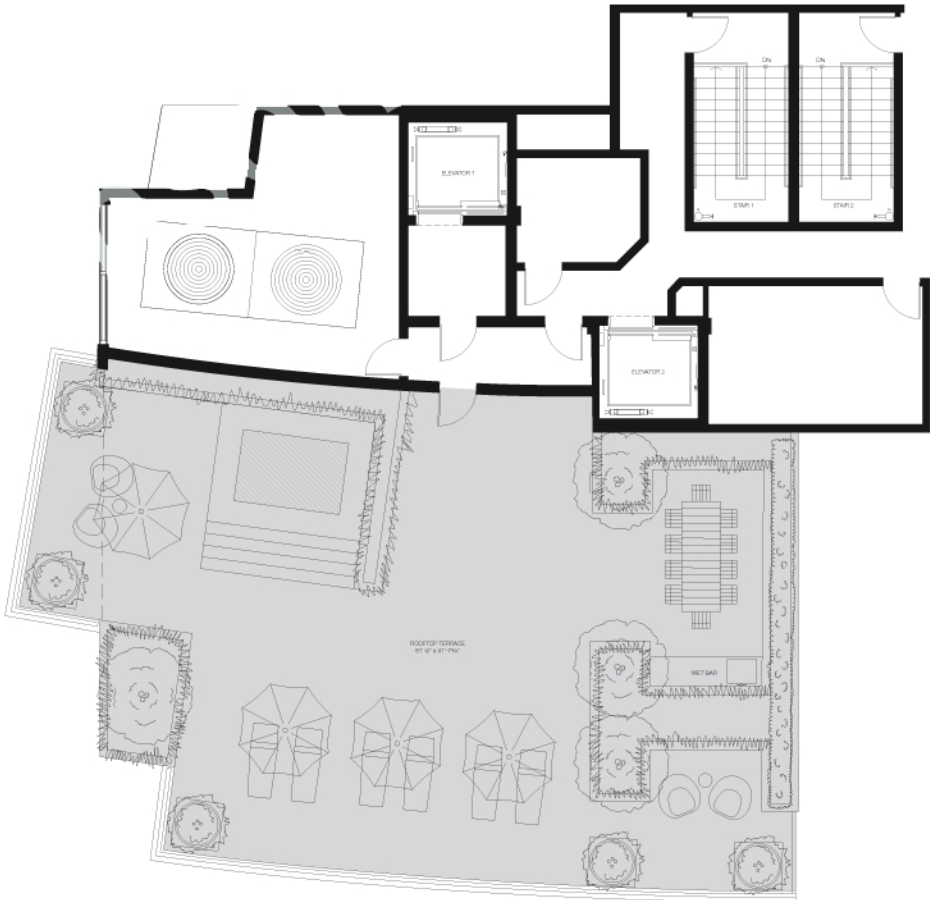

Marea

PH1

TOWER WEST

Interior	2,933 sq ft/272 sq m
Terraces	642 sq ft/60 sq m
Roof Interior	89 sq ft/8 sq m
Roof Terrace	2,675 sq ft/249 sq m
Total	6,339 sq ft/589 sq m

All dimensions are approximate and all floor plans and development plans are subject to change without notice.