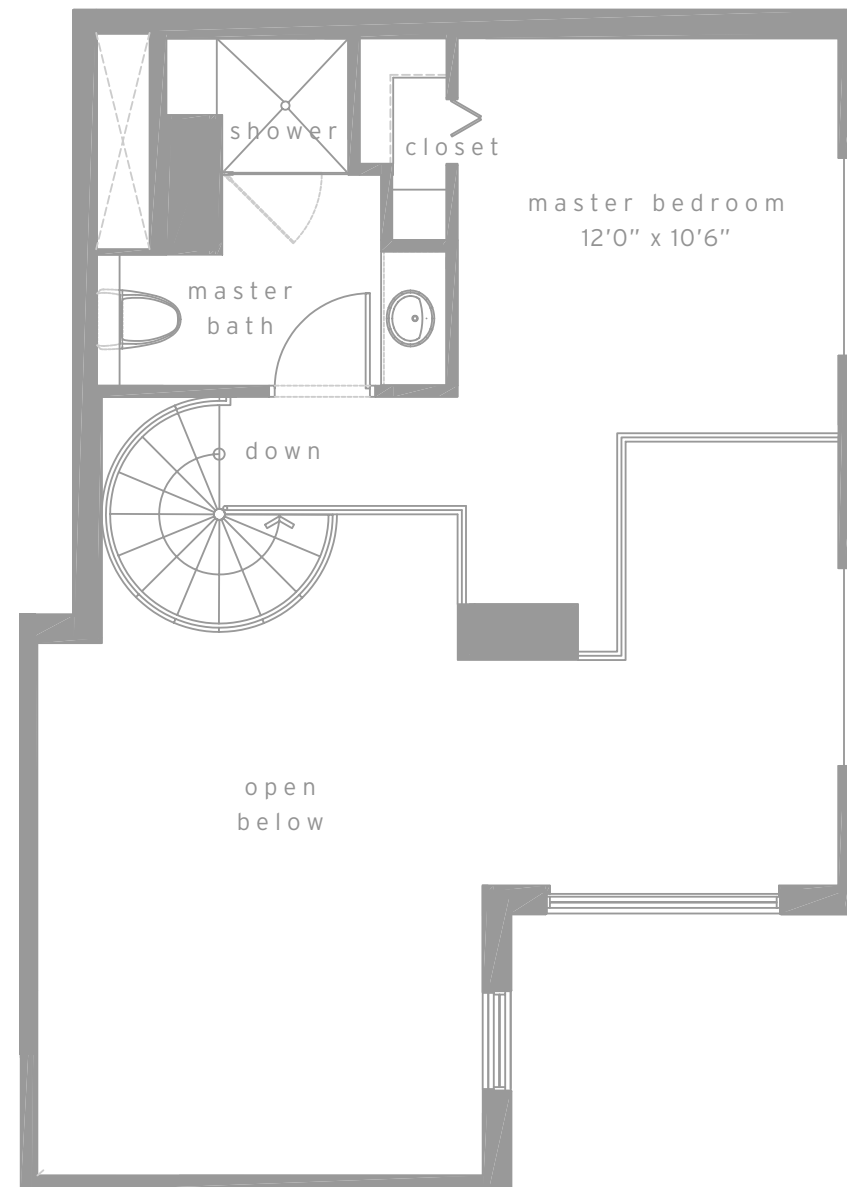

flat level

mezzanine level

loft residences

**loft j**  
2 bed & 2 bath

residence	1106 sq.ft.	102.8 m <sup>2</sup>
terrace	87 sq.ft.	8.0 m <sup>2</sup>
total	1193 sq.ft.	110.8 m <sup>2</sup>