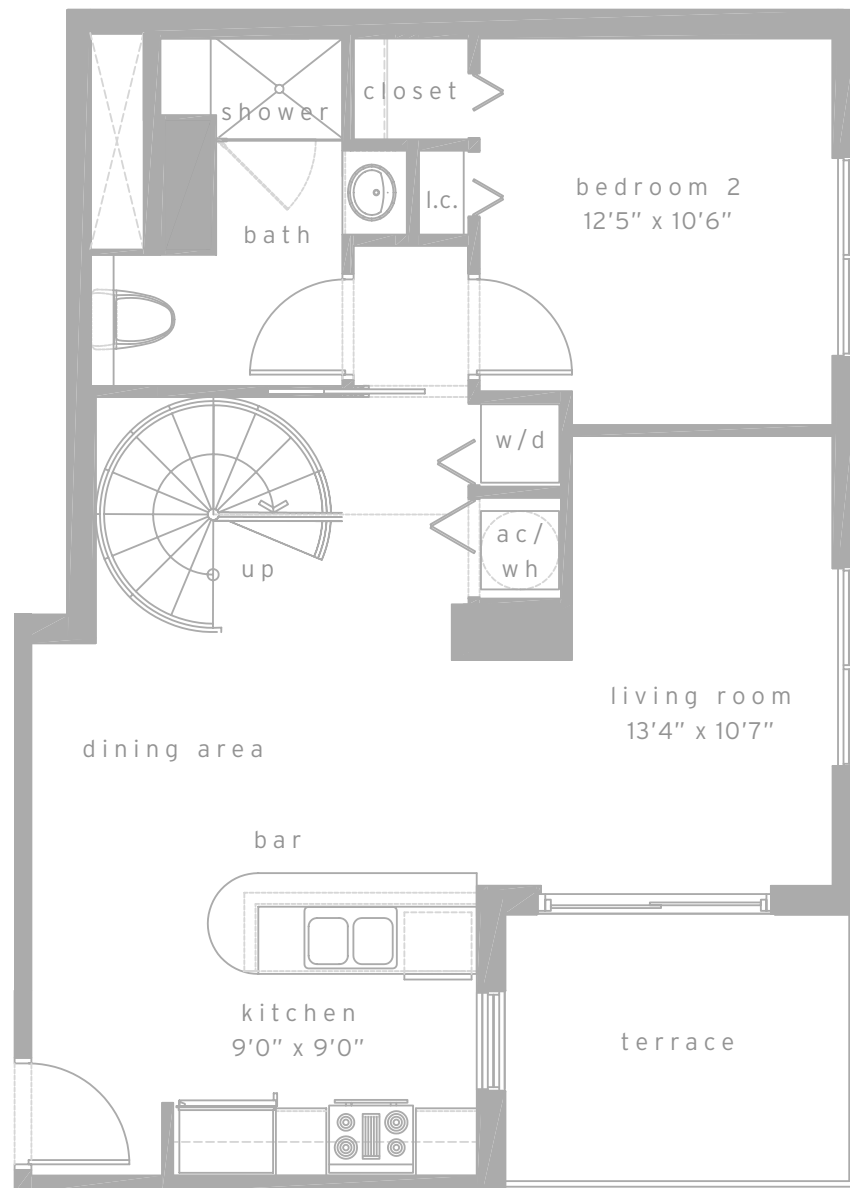

flat level

mezzanine level

loft residences

**loft j**  
2 bed & 2 bath

residence	1106 sq.ft.	102.8 m <sup>2</sup>
terrace	87 sq.ft.	8.0 m <sup>2</sup>
total	1193 sq.ft.	110.8 m <sup>2</sup>