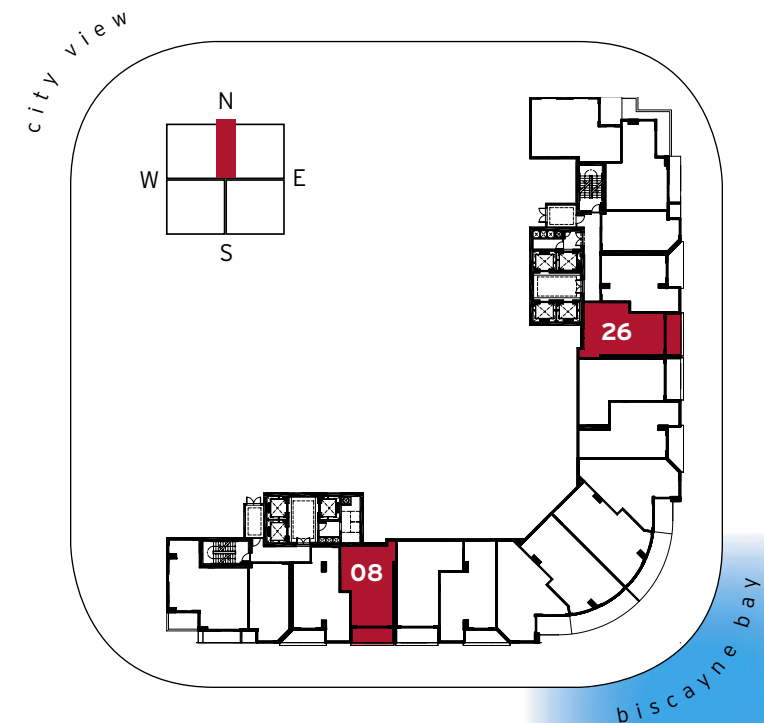

flat level

mezzanine level

loft residences

loft d
1 bed & 1-1/2 bath + den

residence	857 sq.ft.	80.6 m ²
terrace	110 sq.ft.	10.2 m ²
total	967 sq.ft.	90.8 m ²

biscayne bay