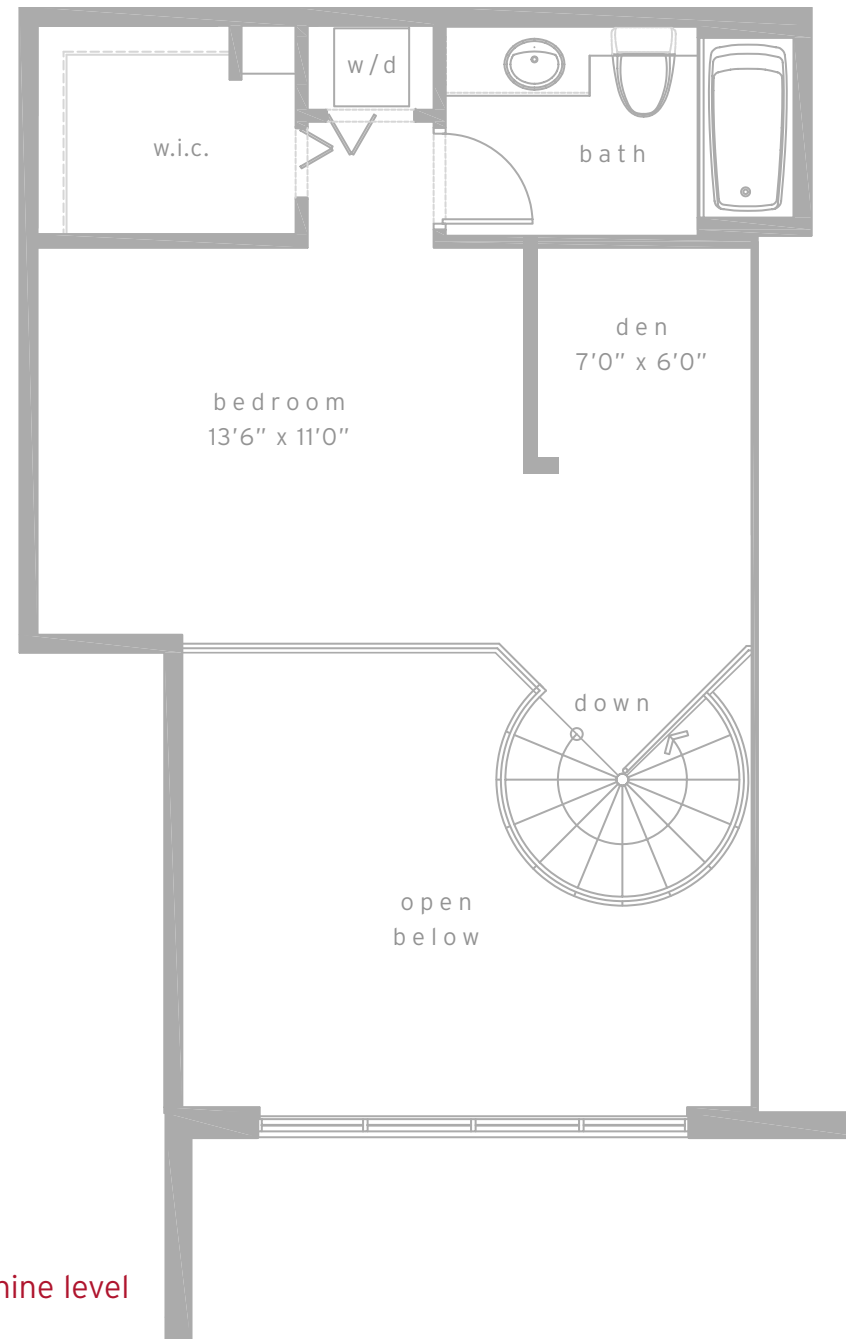

flat level

mezzanine level

loft residences

loft d
1 bed & 1-1/2 bath + den

residence	857 sq.ft.	80.6 m ²
terrace	110 sq.ft.	10.2 m ²
total	967 sq.ft.	90.8 m ²

biscayne bay