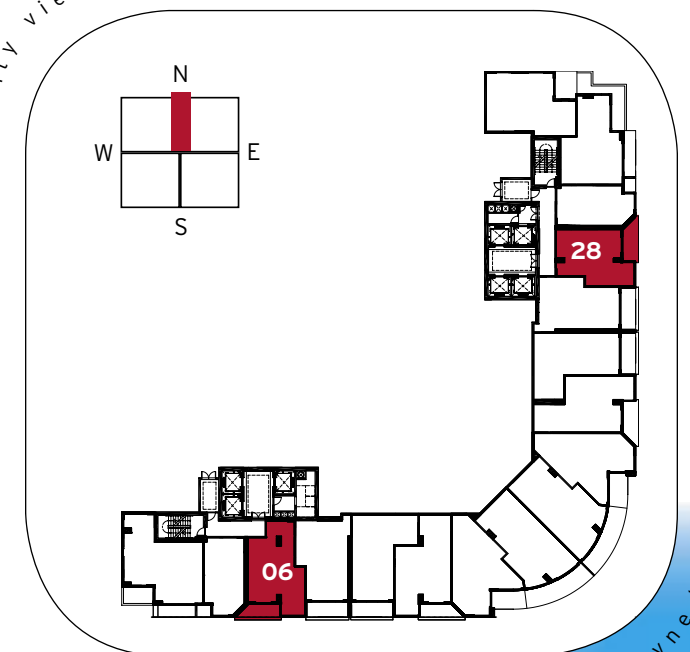

flat level

mezzanine level

loft residences

loft c

1 bed & 1-1/2 bath

residence	886 sq.ft.	82.3 m ²
terrace	90 sq.ft.	8.4 m ²
total	976 sq.ft.	90.7 m ²

city view

biscayne bay