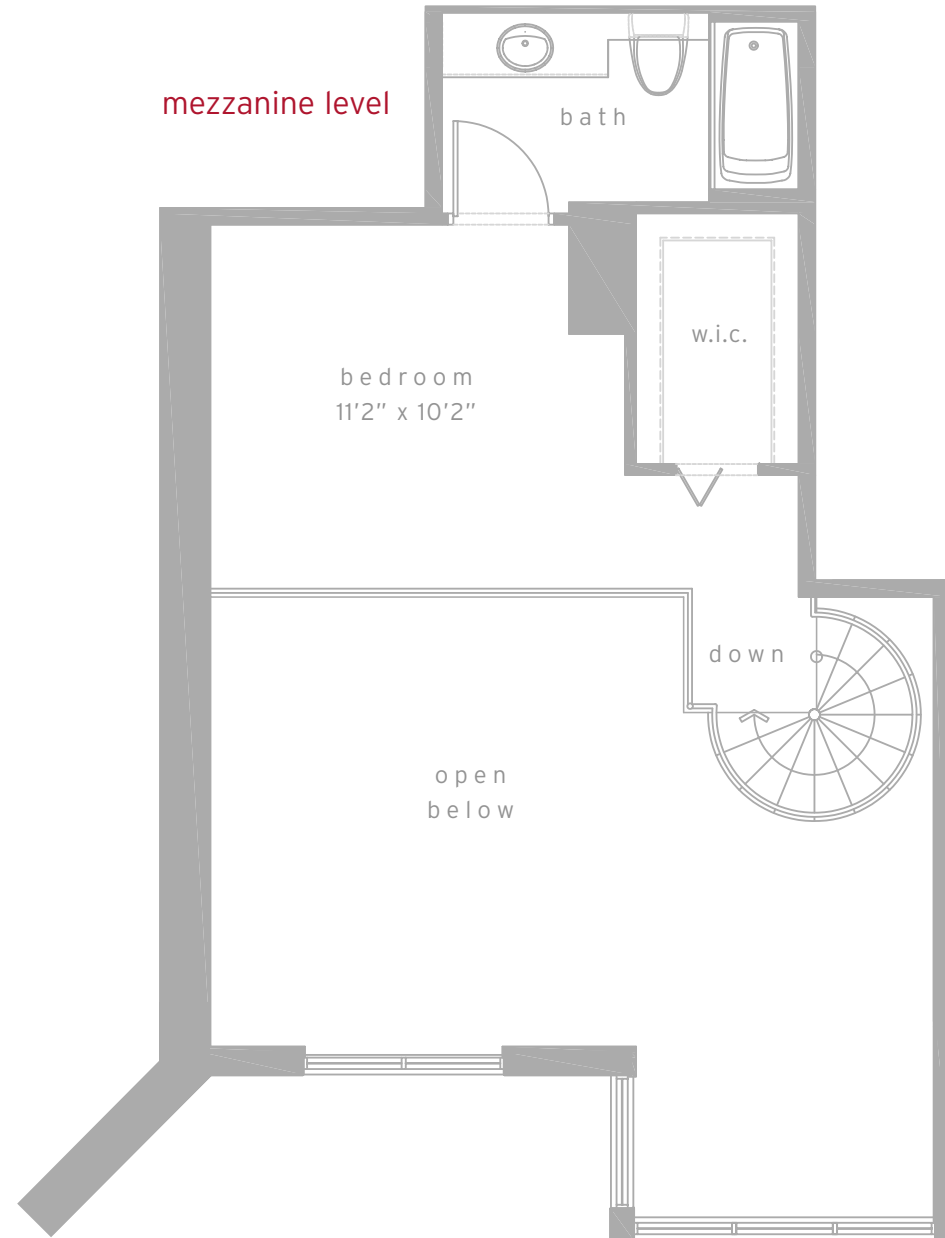

flat level

mezzanine level

loft residences

loft c

1 bed & 1-1/2 bath

residence	886 sq.ft.	82.3 m ²
terrace	90 sq.ft.	8.4 m ²
total	976 sq.ft.	90.7 m ²

city view

biscayne bay