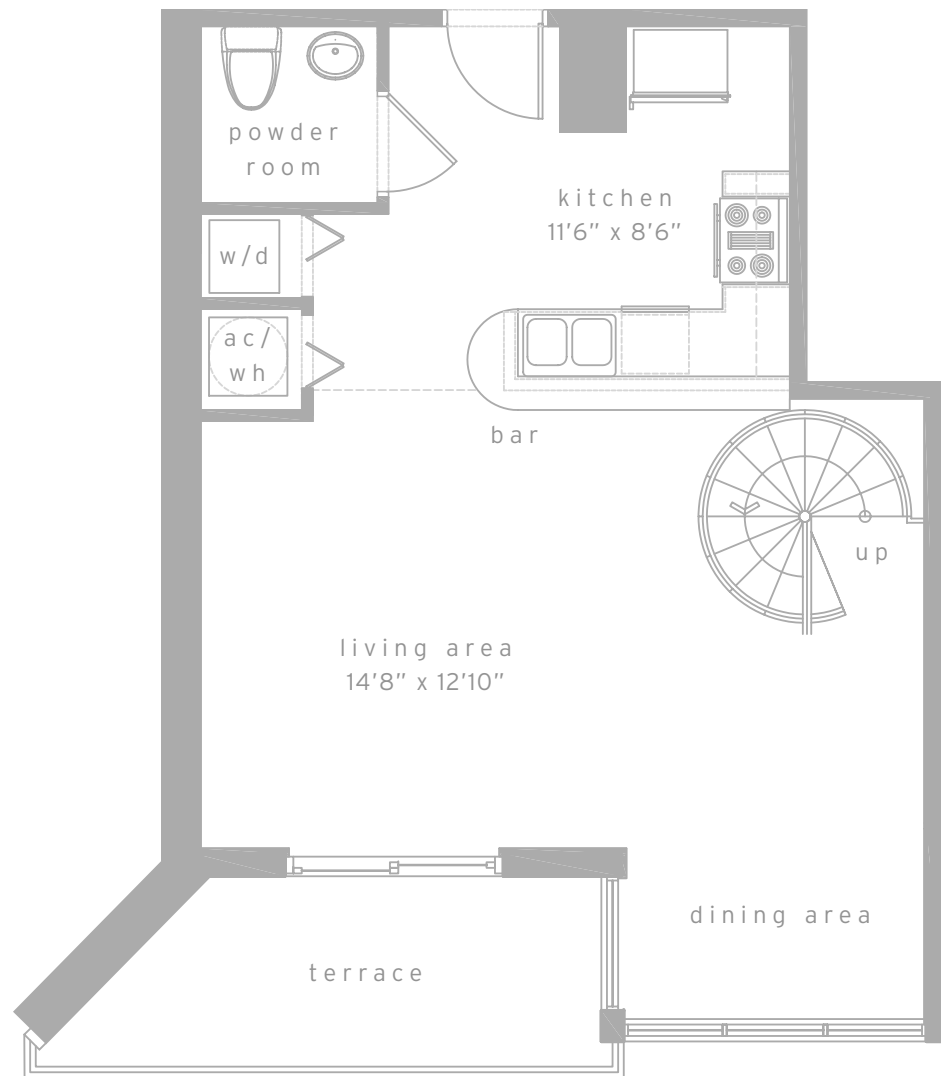

flat level

mezzanine level

loft residences

loft c

1 bed & 1-1/2 bath

residence	886 sq.ft.	82.3 m ²
terrace	90 sq.ft.	8.4 m ²
total	976 sq.ft.	90.7 m ²

city view

biscayne bay