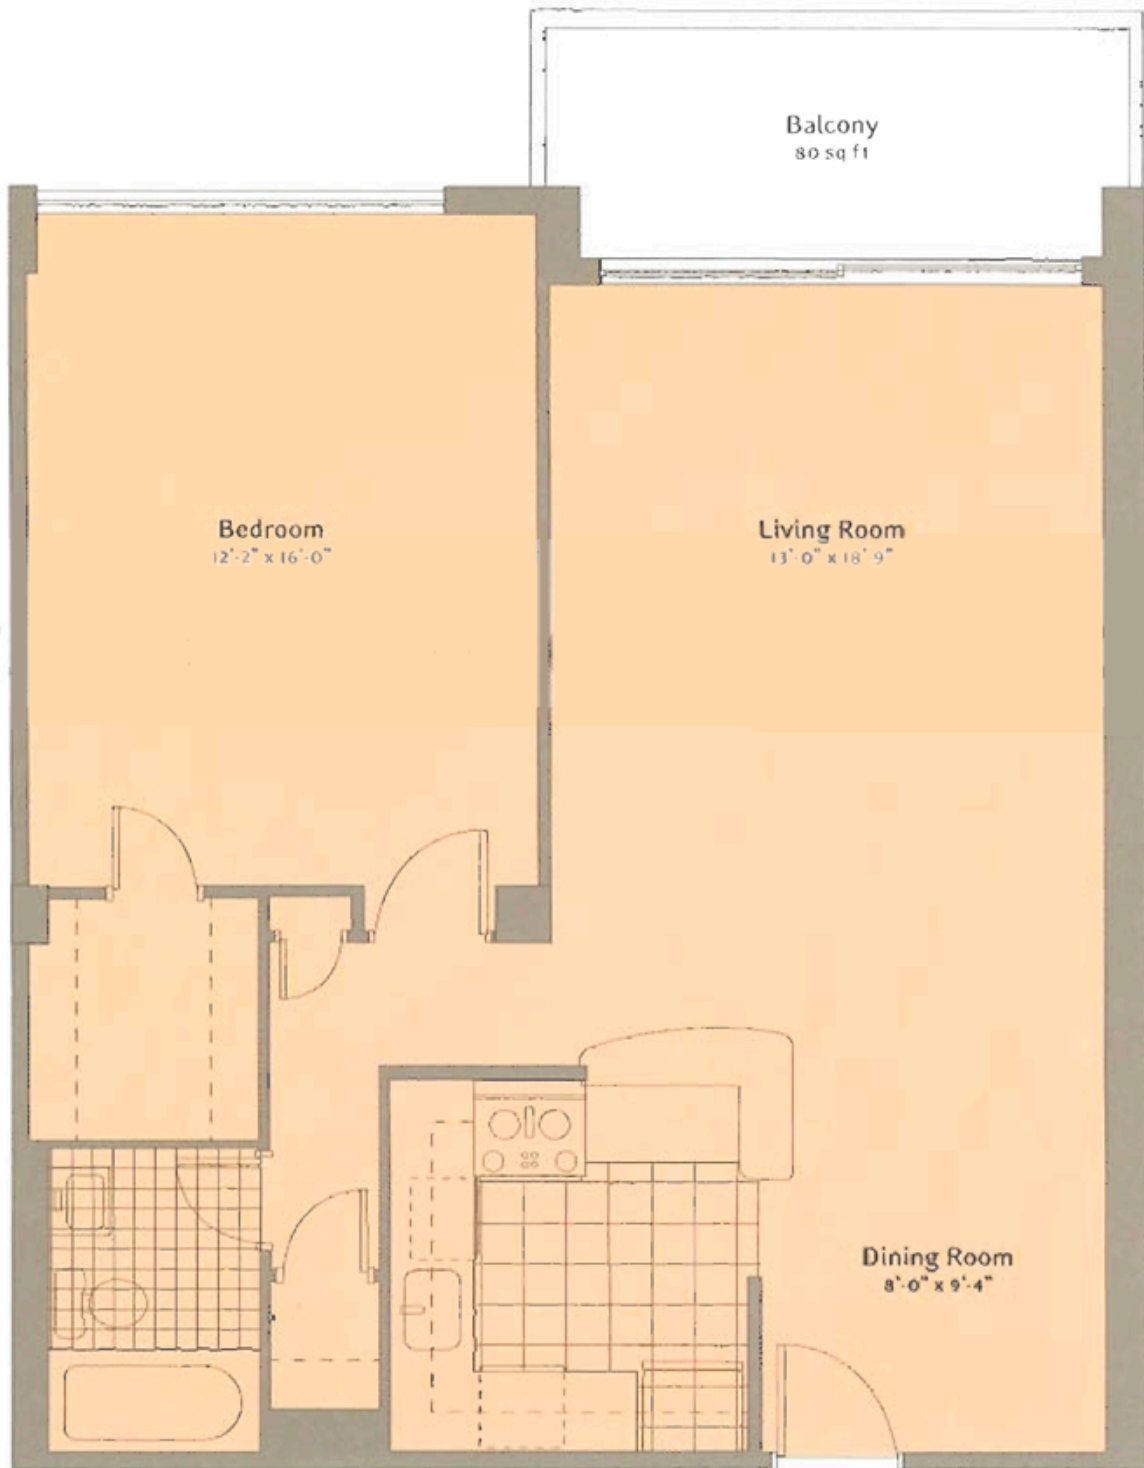

# LENOX C

1 Bedroom | 1 Bath

SOUTH TOWER

718-849 total interior sq ft\*

\*All dimensions are approximate and square feet may vary per individual plan.