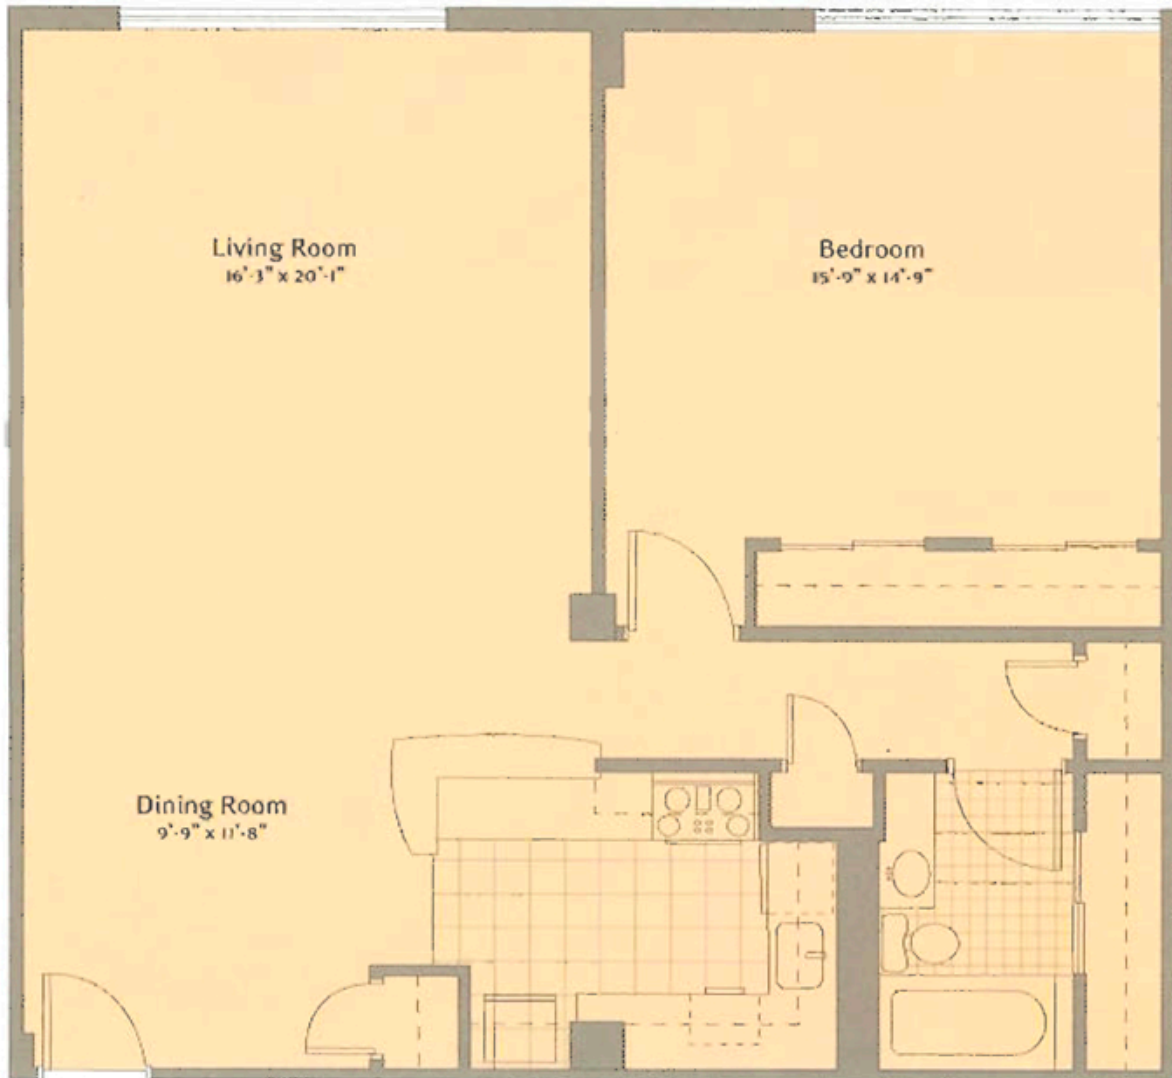

LENOX A

1 Bedroom | 1 Bath

SOUTH TOWER

953-1,026 total interior sq ft*

*All dimensions are approximate and square feet may vary per individual plan.