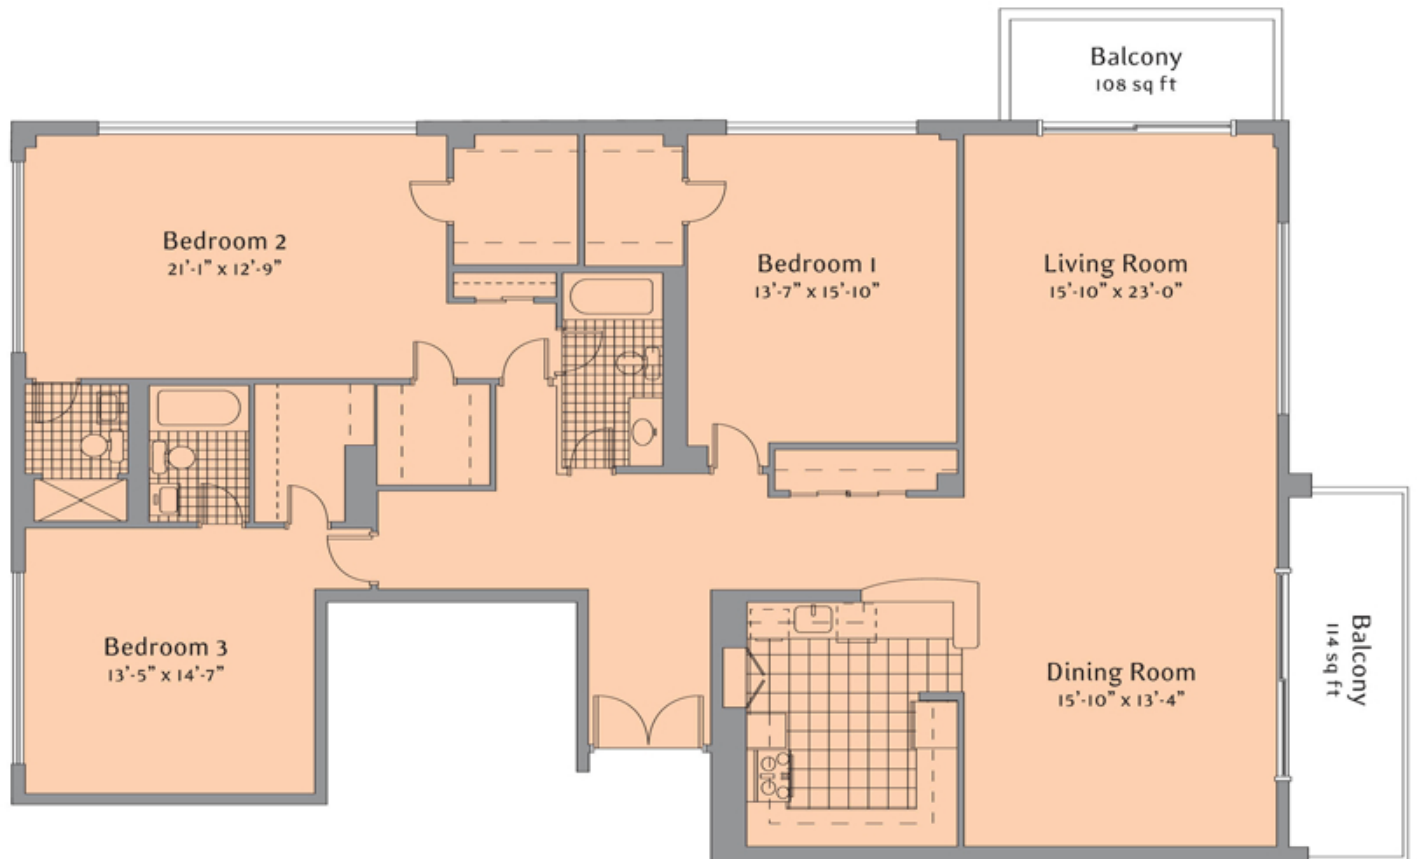

COLLINS A

3 Bedrooms | 3 Baths

SOUTH TOWER
2,050-2,347 total interior sq ft*

*All dimensions are approximate and square feet may vary per plan. Bathroom entry is subject to change per individual plan.