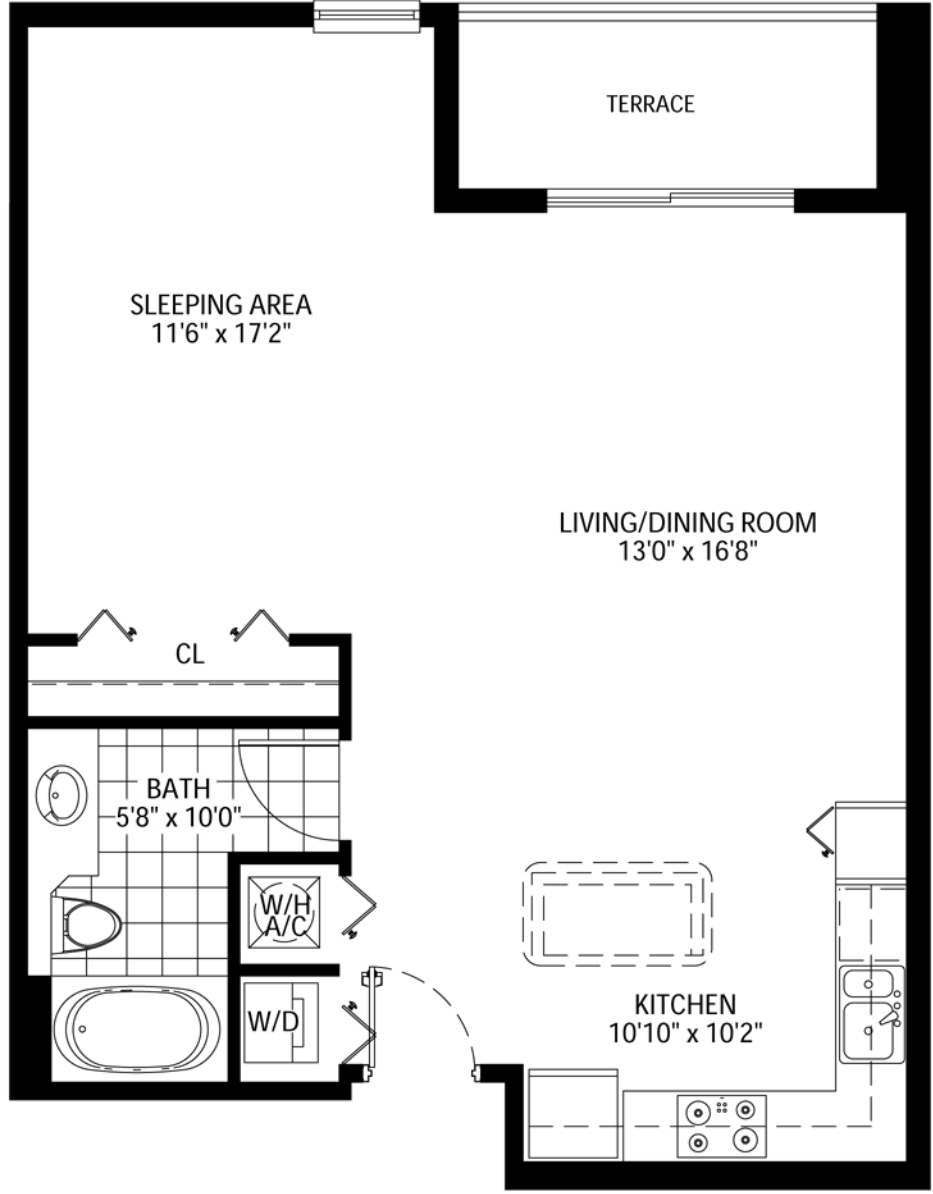

THE LOFT

D O W N T O W N

Unit A4
1 Bedroom
1 Bath
Under A/C
738 sq. ft.
68.56 m²