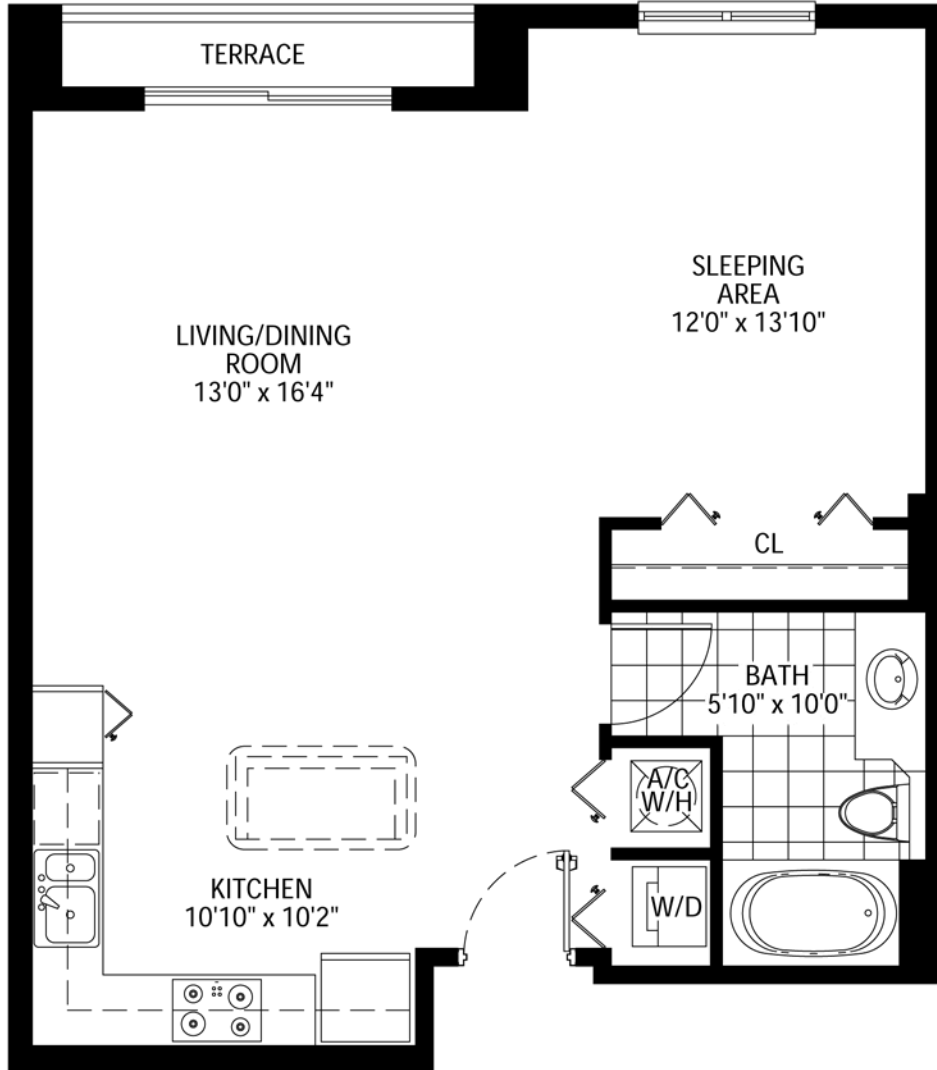

THE LOFT

D O W N T O W N

Unit A3

1 Bedroom
1 Bath

Under A/C
712 sq. ft.
66.15 m²