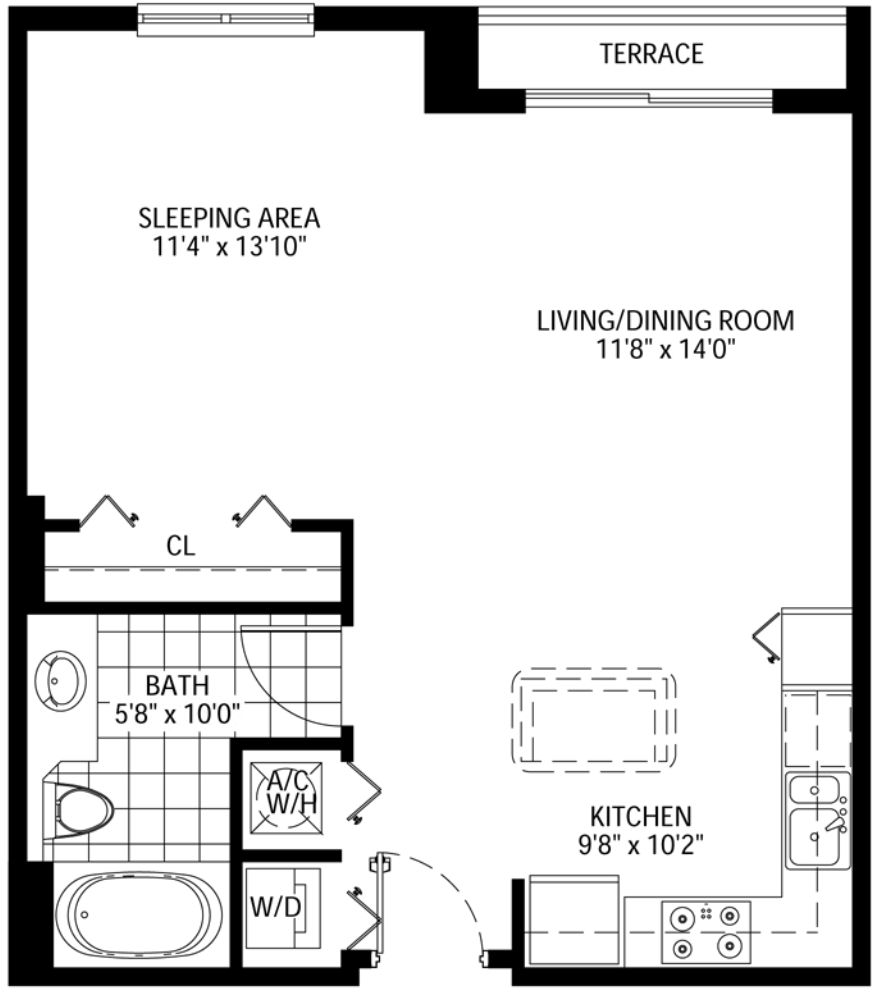

THE LOFT

D O W N T O W N

Unit A1
1 Bedroom
1 Bath
Under A/C
625 sq. ft.
58.06 m²