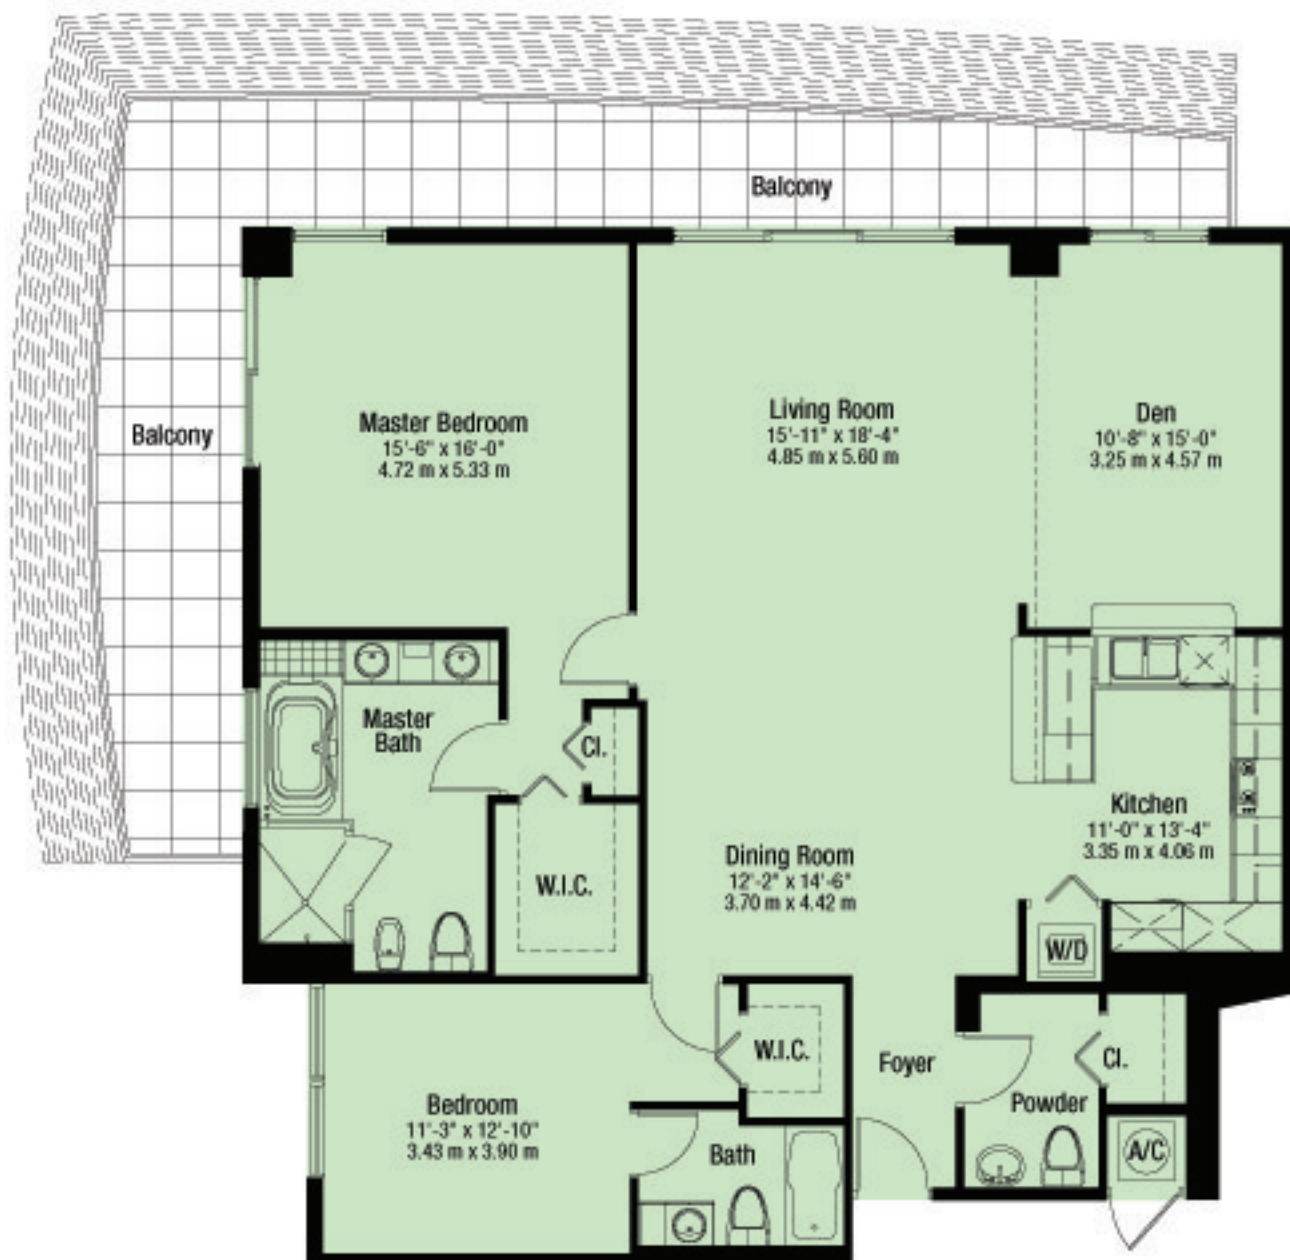

UNIT A

2 Bedroom + Den / 2.5 Bath

THE LEXI
Bayview Residences

UNIT "A"

A/C AREA 1753 Sq. Ft. / 162.9 m2

TERRACE AREA 403-608 Sq. Ft. / 37.4-56.5 m2

TOTAL AREA 2156-2361 Sq. Ft. / 200.3-219.3 m2