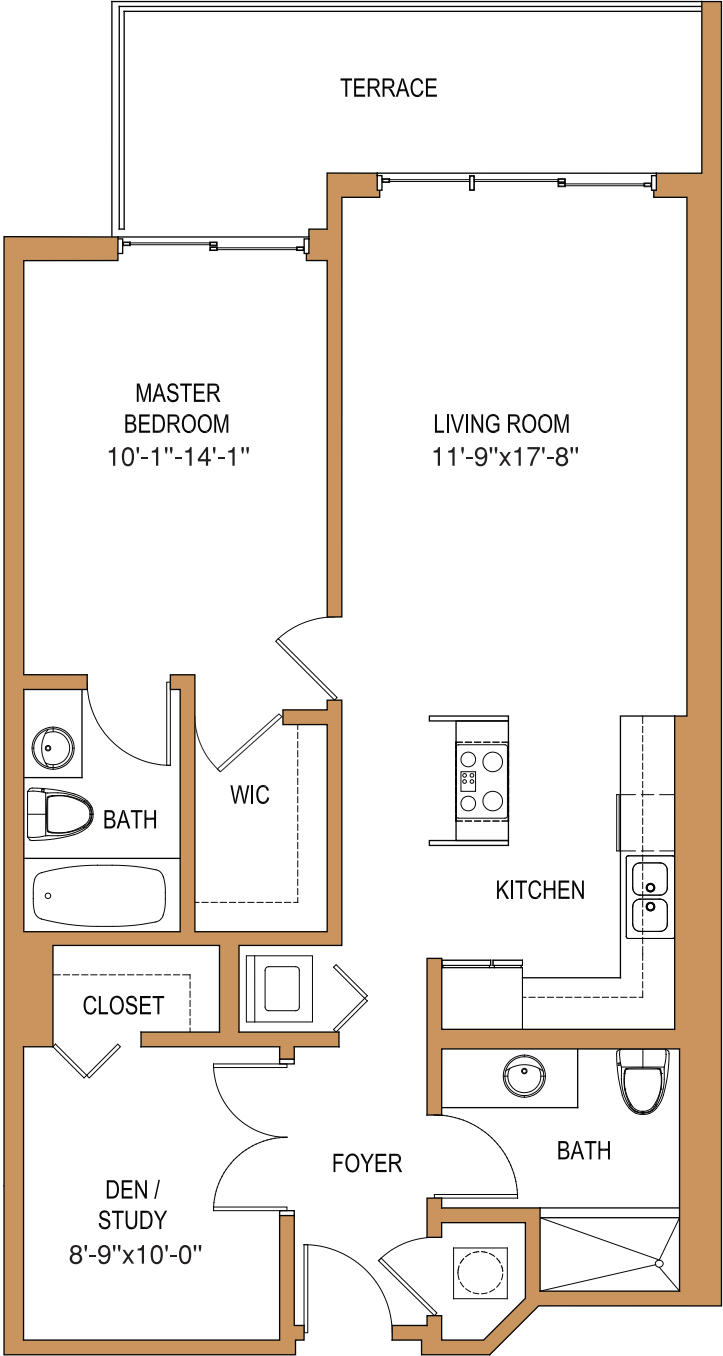

UNIT B1-B3

1 BED/2 BATH + DEN

Living Area Sq. Ft. 917

Terrace Sq. Ft. 132

www.eloquencecondo.com
Square Footage shown is Architectural.

B1-B3

ELOQUENCE
ON THE BAY