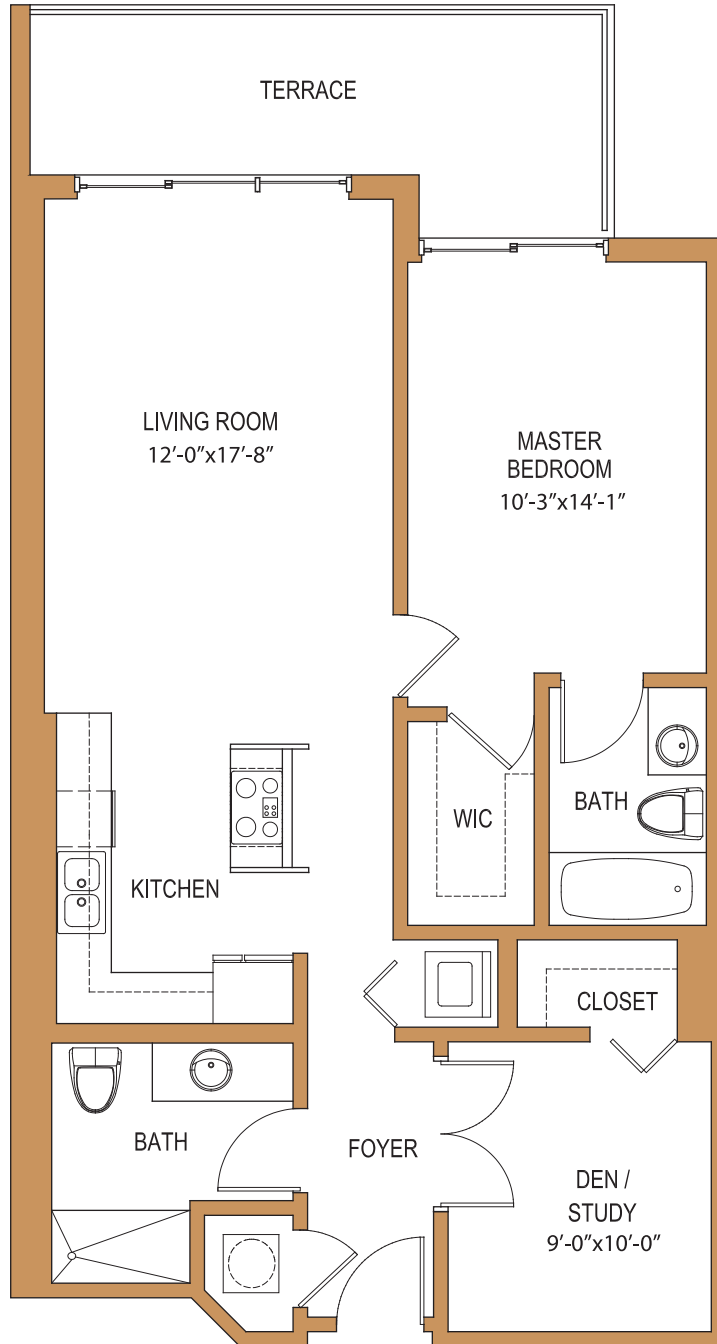

UNIT B

1 BED/2 BATH
+ DEN

Living Area Sq. Ft. 917
Terrace Sq. Ft. 132

www.eloquencecondo.com
Square Footage shown is Architectural.

B

ELOQUENCE
ON THE BAY