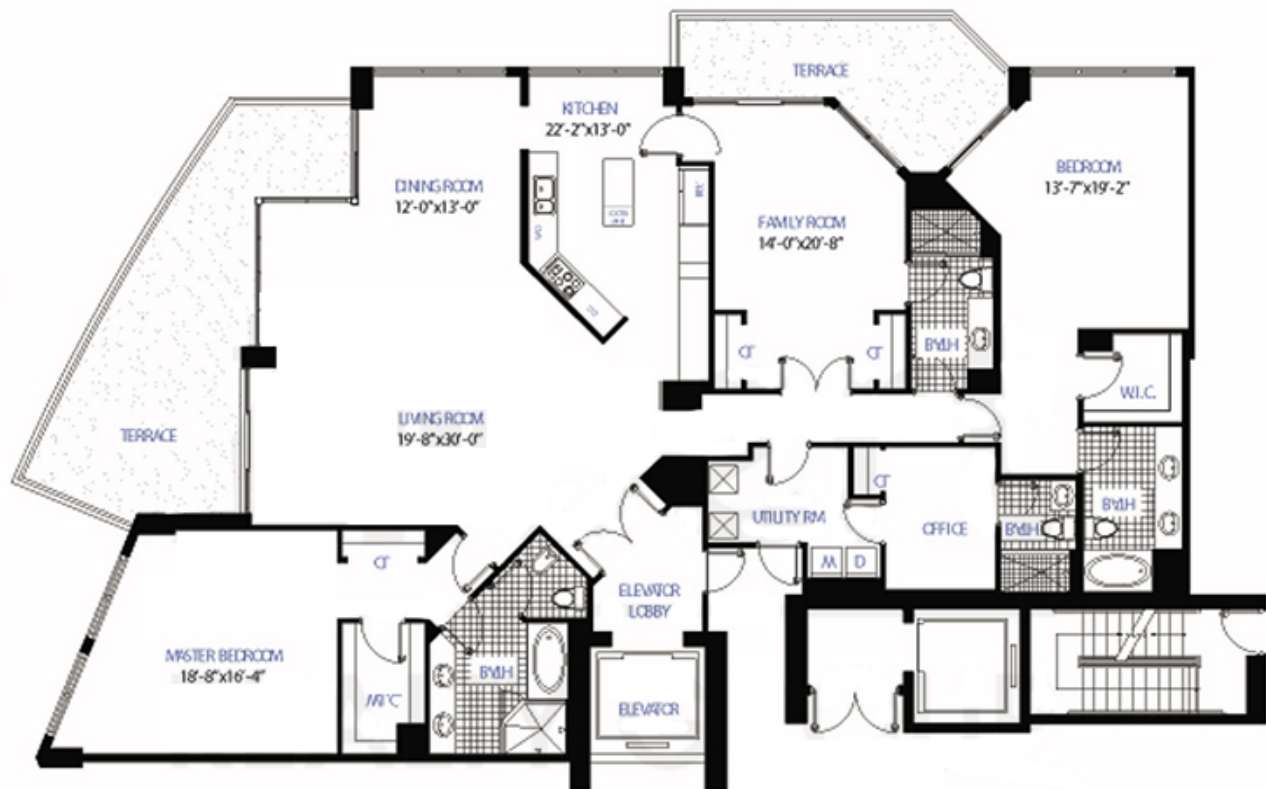

BAY

UNIT B

RESIDENCE 2918 S.F.
BALCONY 346 S.F.