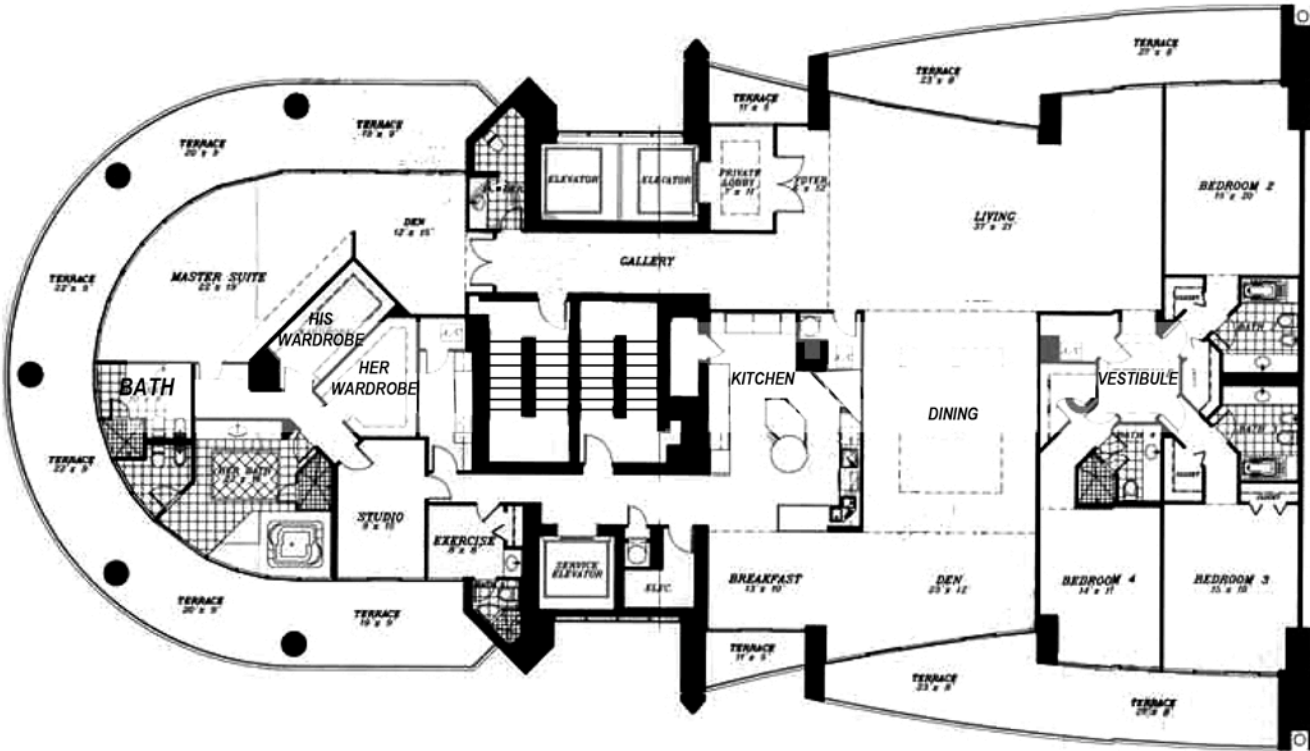

PENTHOUSE 01
5 BEDROOMS / 6.5 BATHS / DEN / EXERCISE

FLOOR PLAN
8,522 sq. ft.

PENTHOUSE LEVEL

BISCAYNE BAY