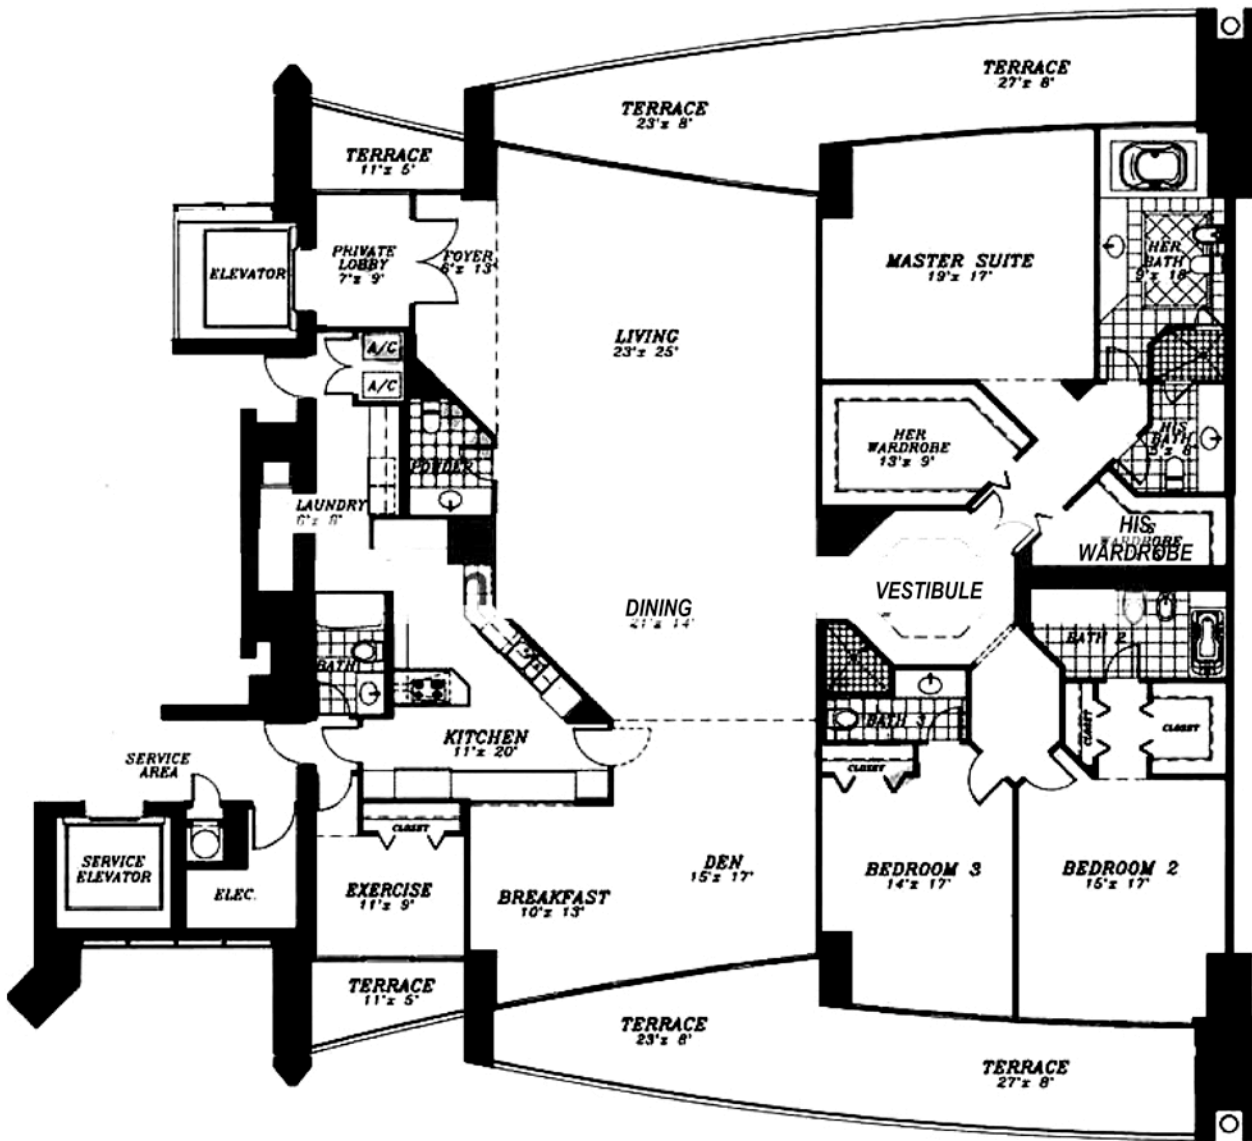

TOWER 03

4 BEDROOMS / 5.5 BATHS / DEN / EXERCISE

FLOOR PLAN

5,046 sq. ft.

BISCAYNE BAY