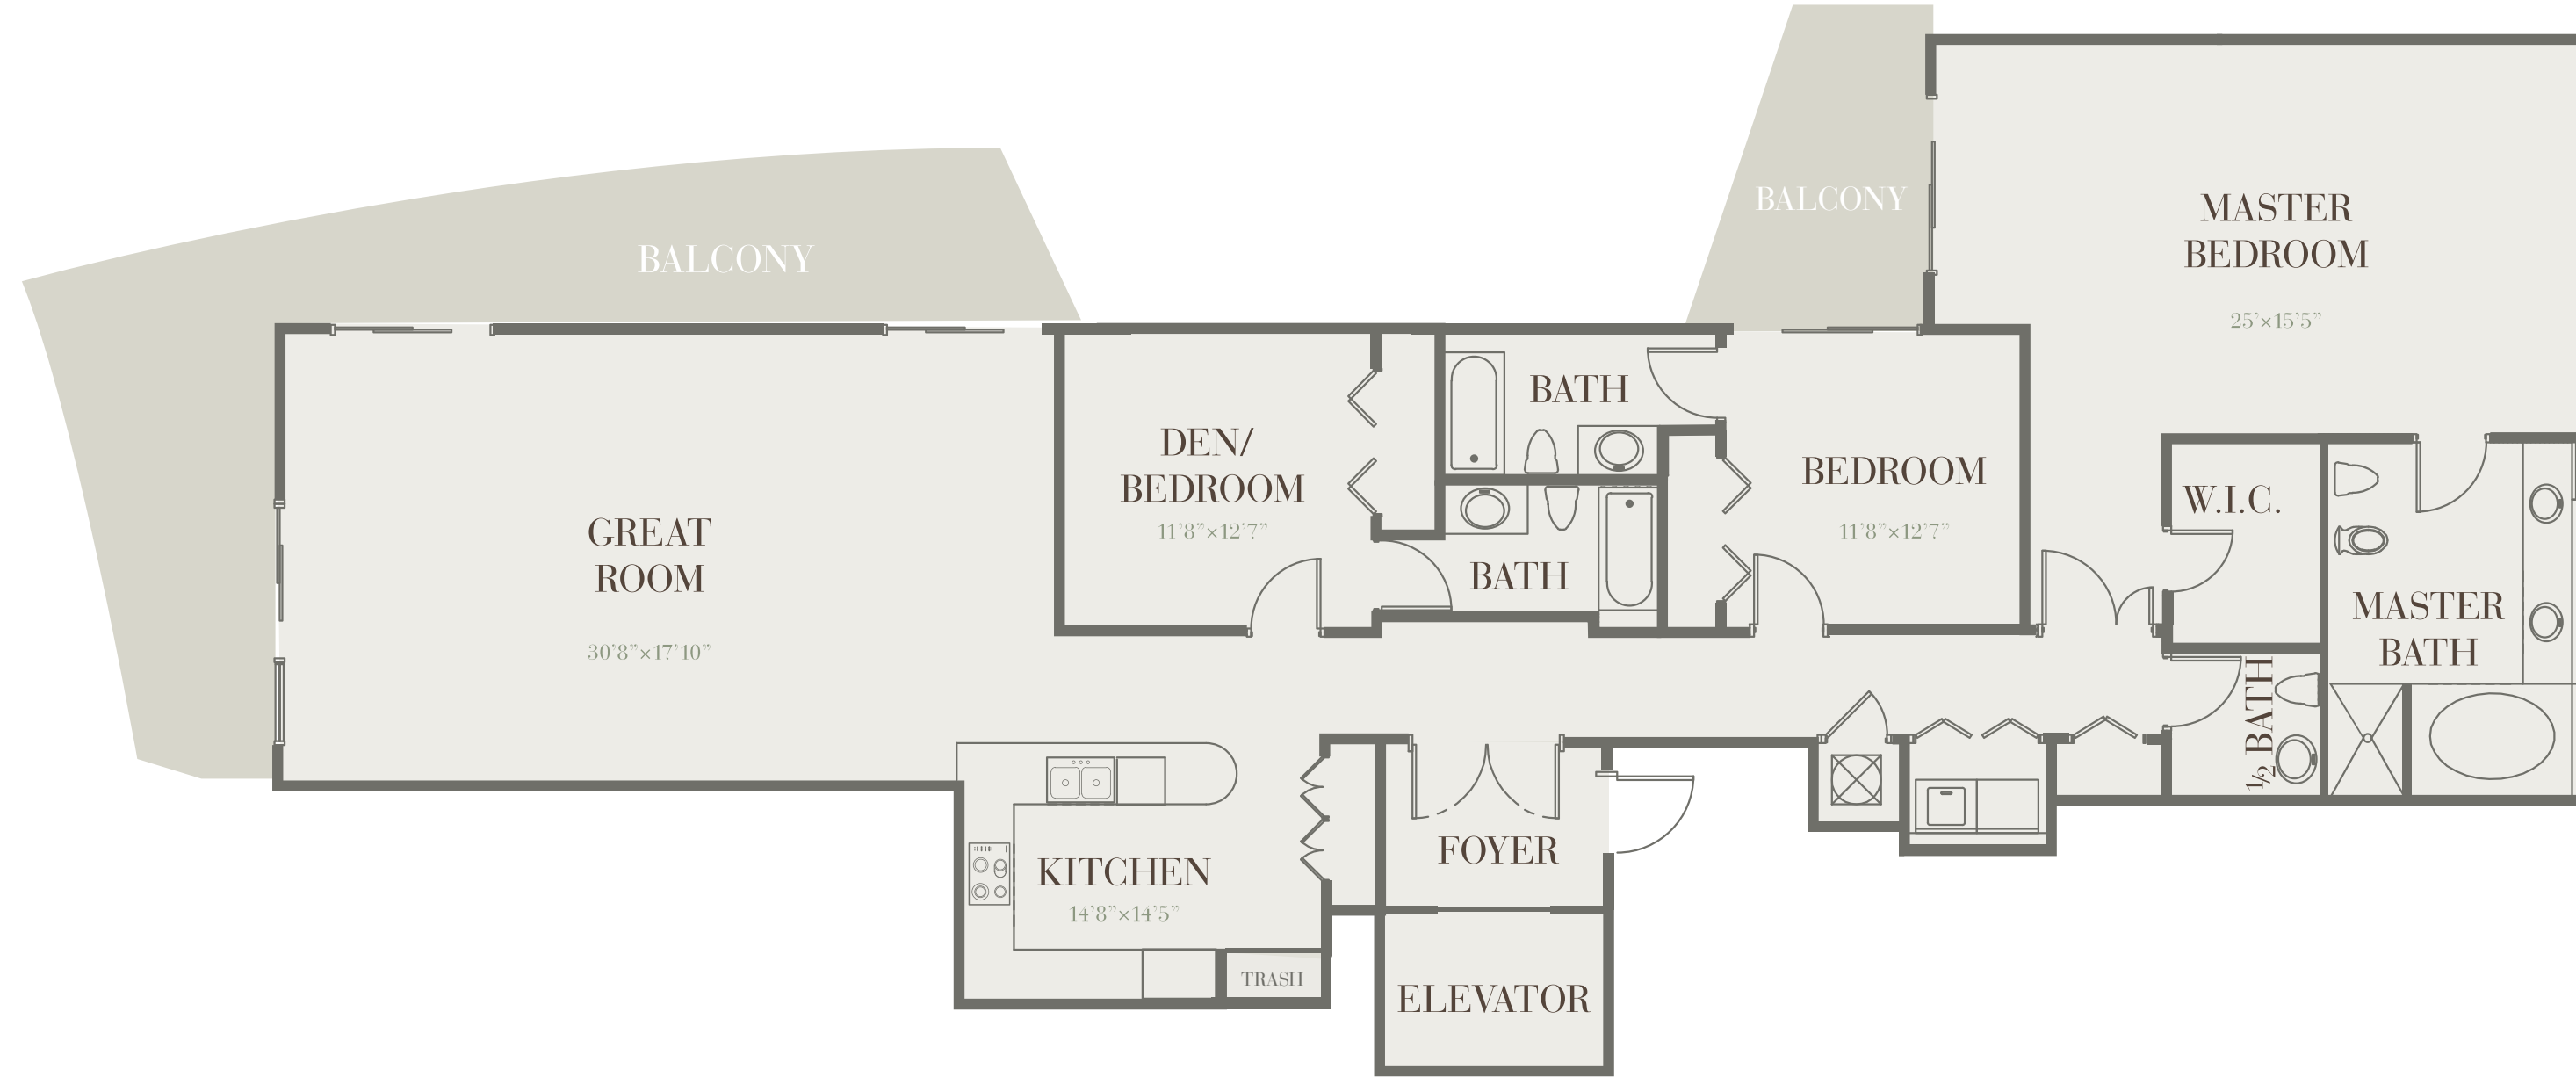

UNIT 2-6(04) **TYPE C**

Indian Creek Lake

West Bay Harbor Drive

3 BEDS 3.5 BATHS

INTERIOR *footage* 2,347 SQ FT 218 SQ M

TERRACE *footage* 729 SQ FT 68 SQ M

TOTAL *footage* 3,076 SQ FT 286 SQ M