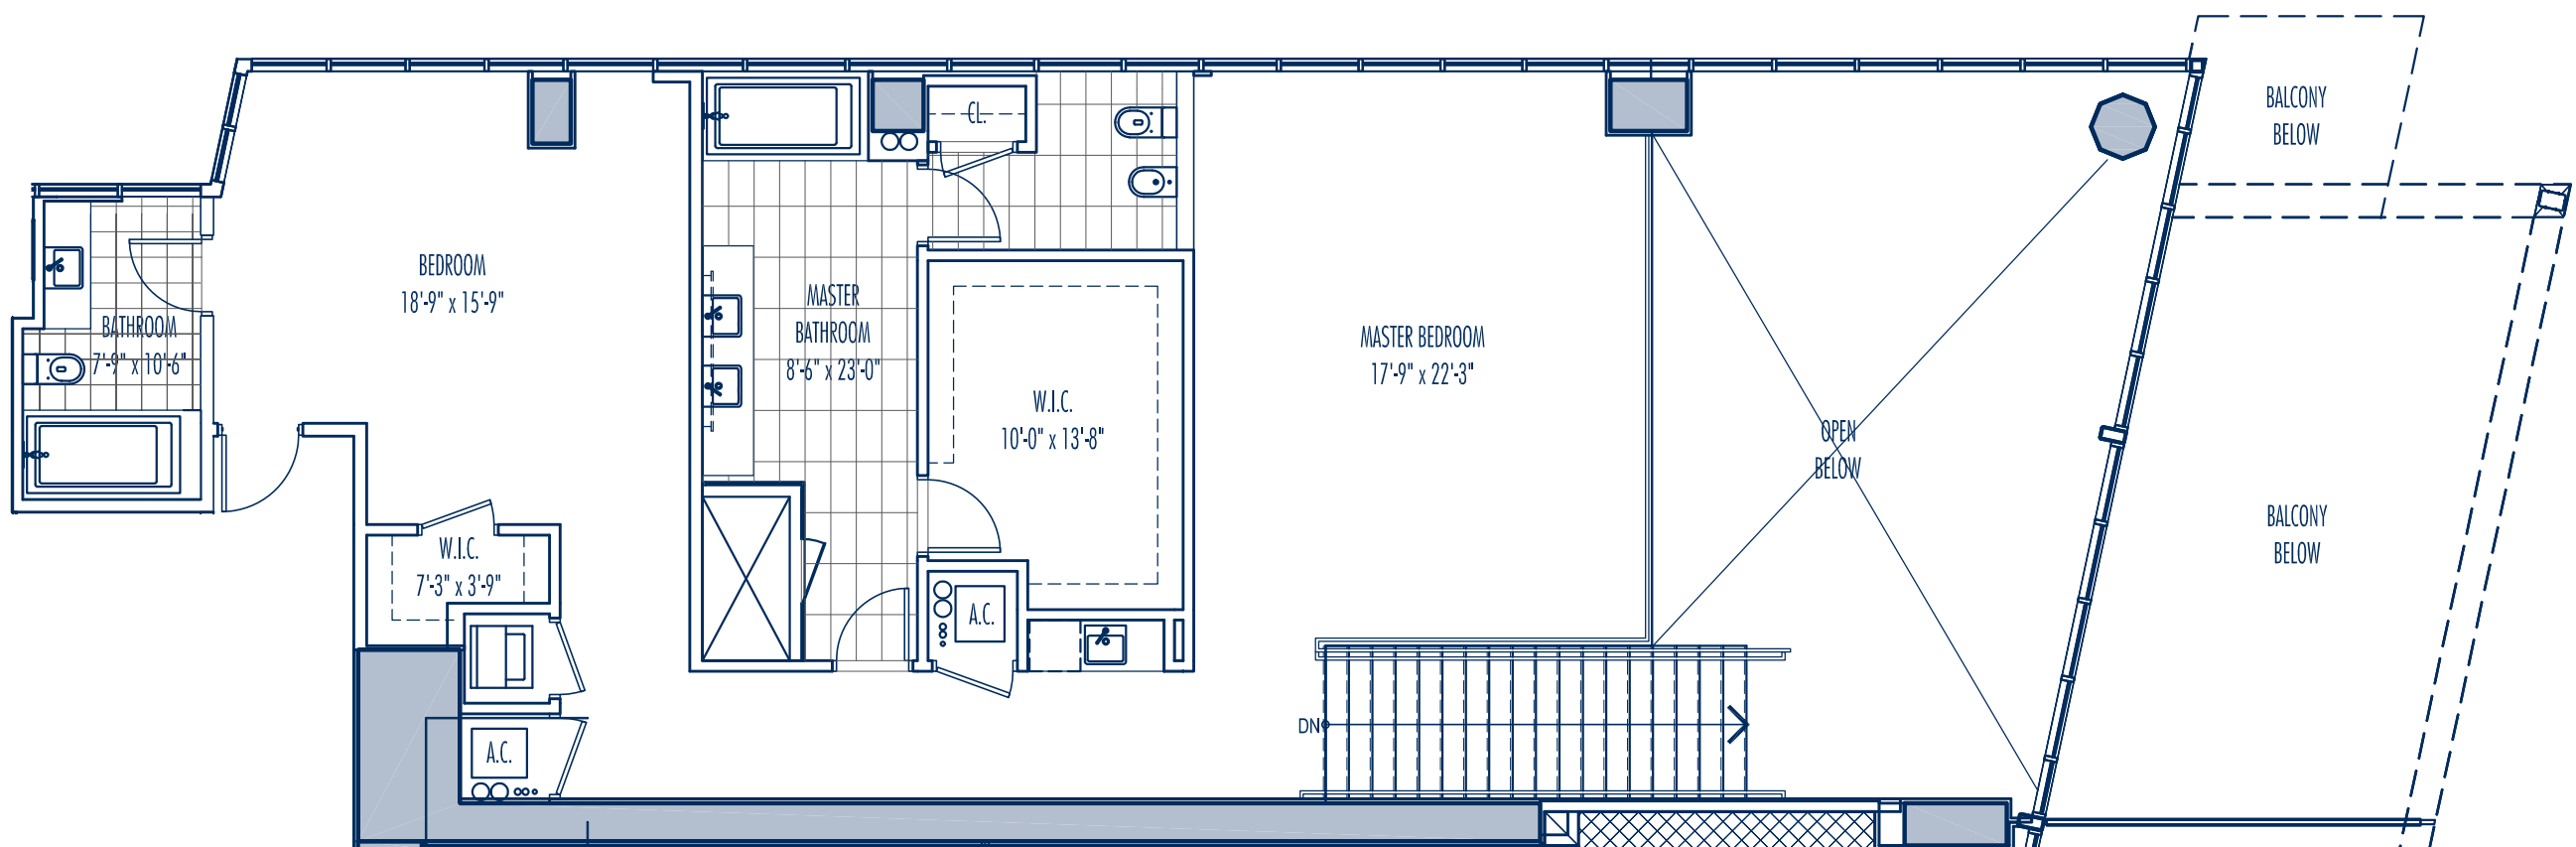

## RESIDENCE L 4 BEDROOM / 3.5 BATH

Interior:	3,800 SF	353.0 M <sup>2</sup>
Exterior:	428 SF	39.8 M <sup>2</sup>
Total:	4,228 SF	392.8 M <sup>2</sup>