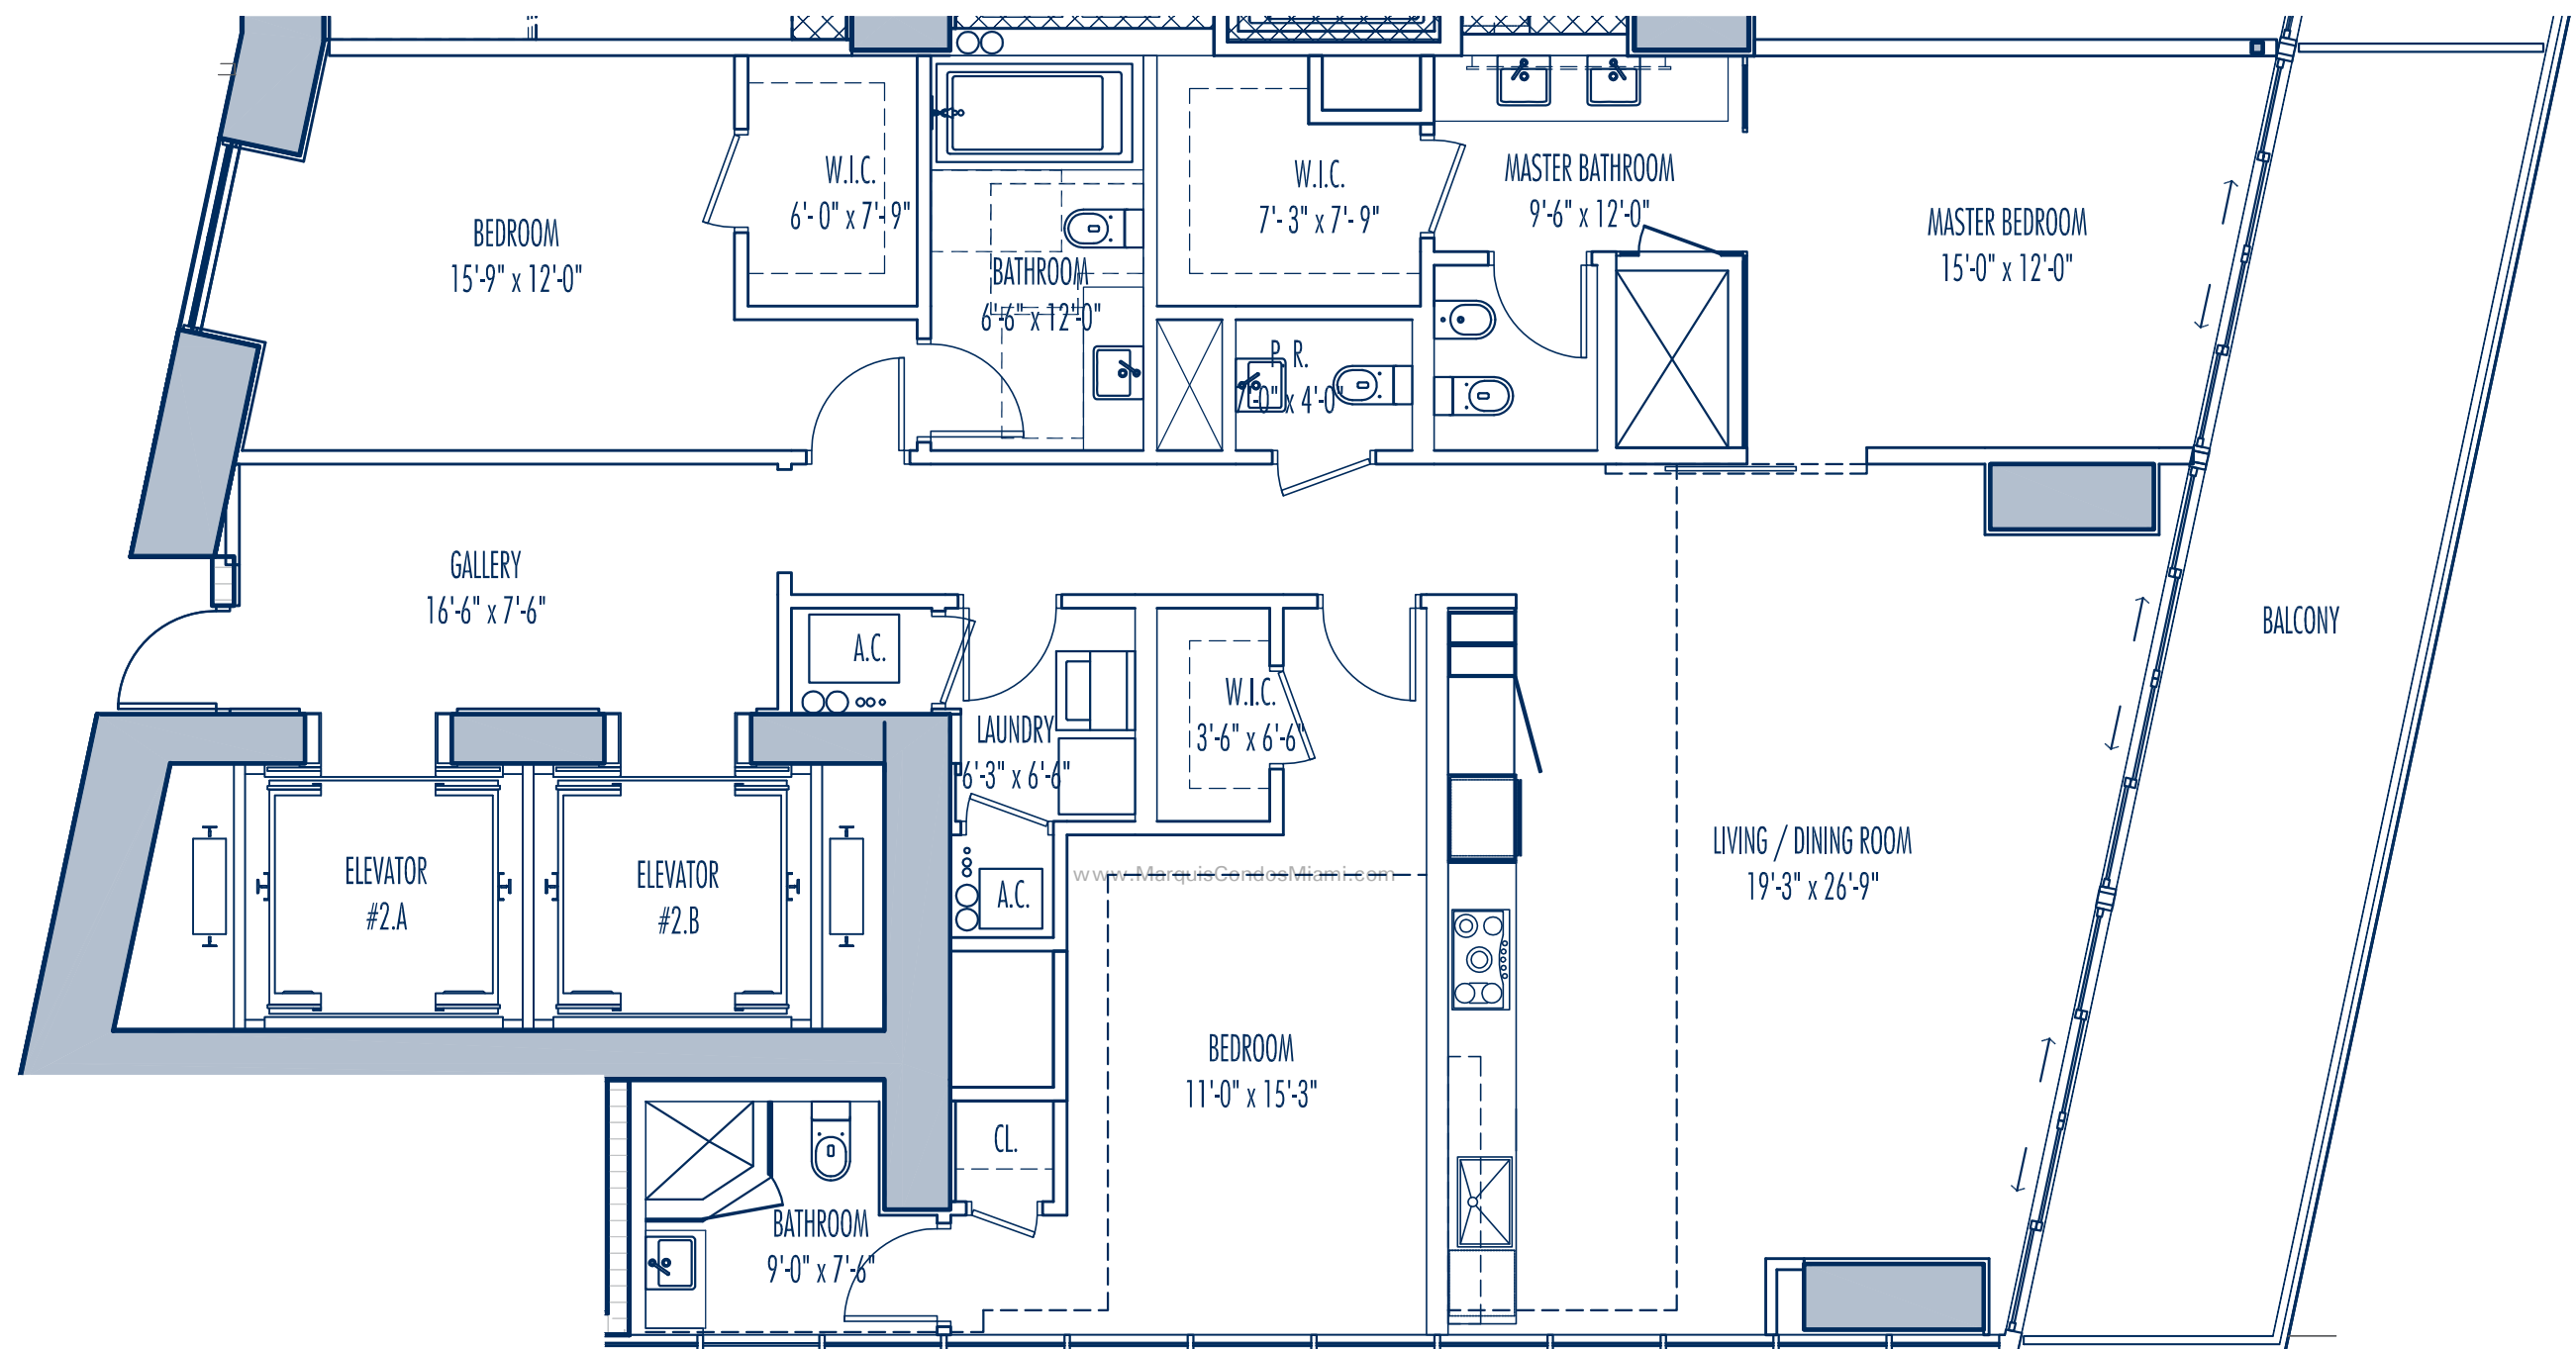

MARQUIS

RESIDENCES

RESIDENCE B 3 BEDROOM / 3.5 BATH

Interior:	2,046 SF	190.0 M ²
Exterior:	326 SF	30.2 M ²
Total:	2,372 SF	220.2 M ²