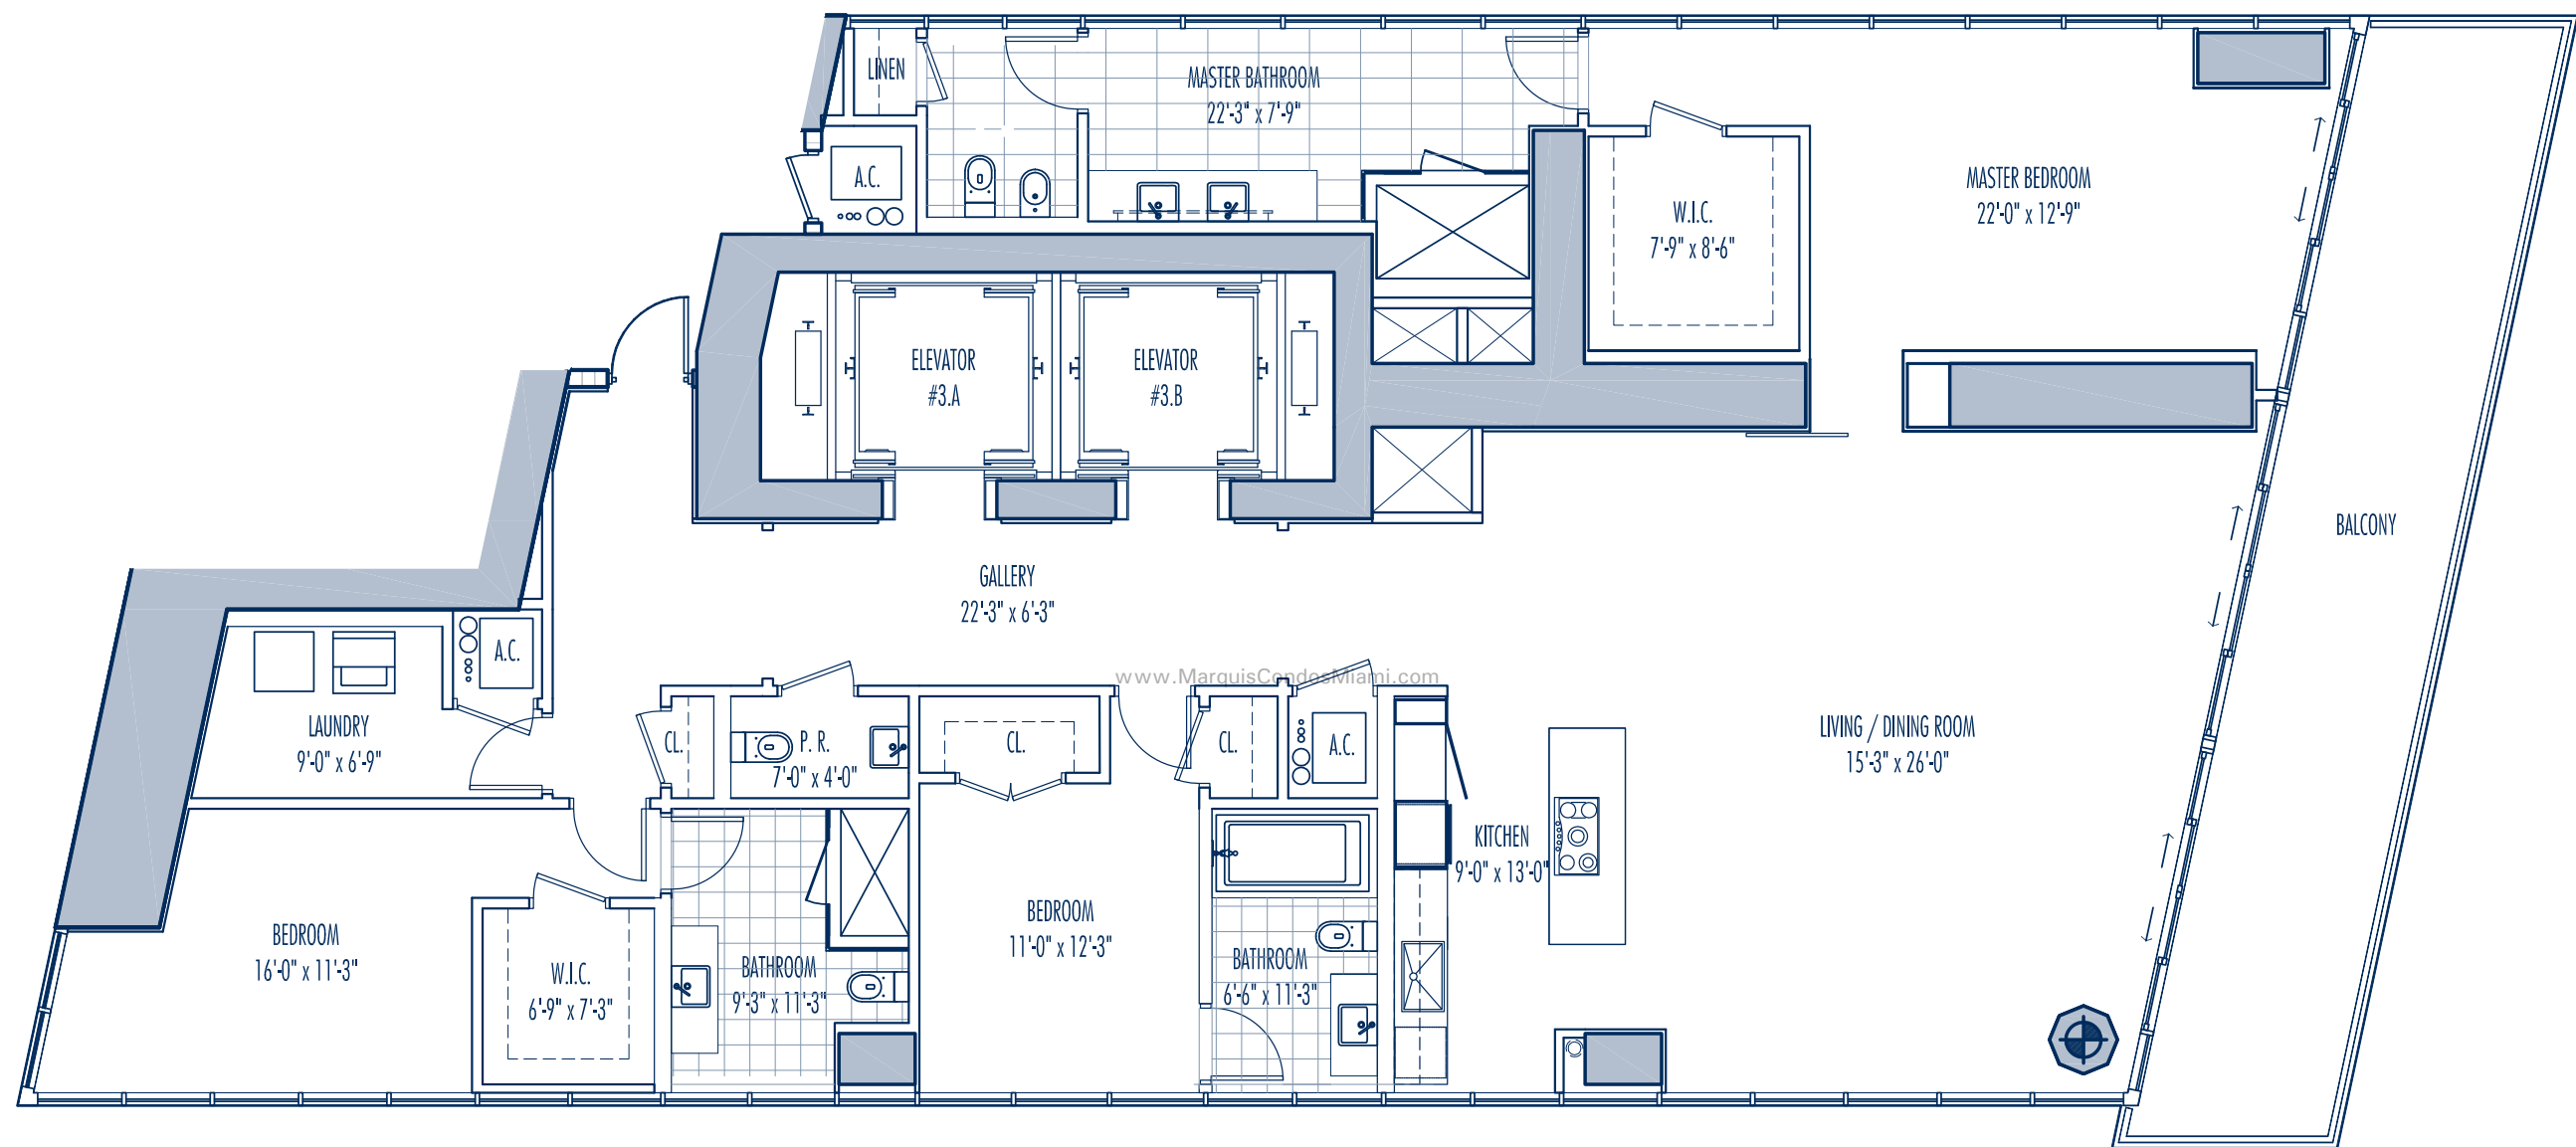

MARQUIS

RESIDENCES

RESIDENCE A 3 BEDROOM / 3.5 BATH

Interior:	2,888 SF	268.3 M ²
Exterior:	365 SF	33.9 M ²
Total:	3,253 SF	302.2 M ²