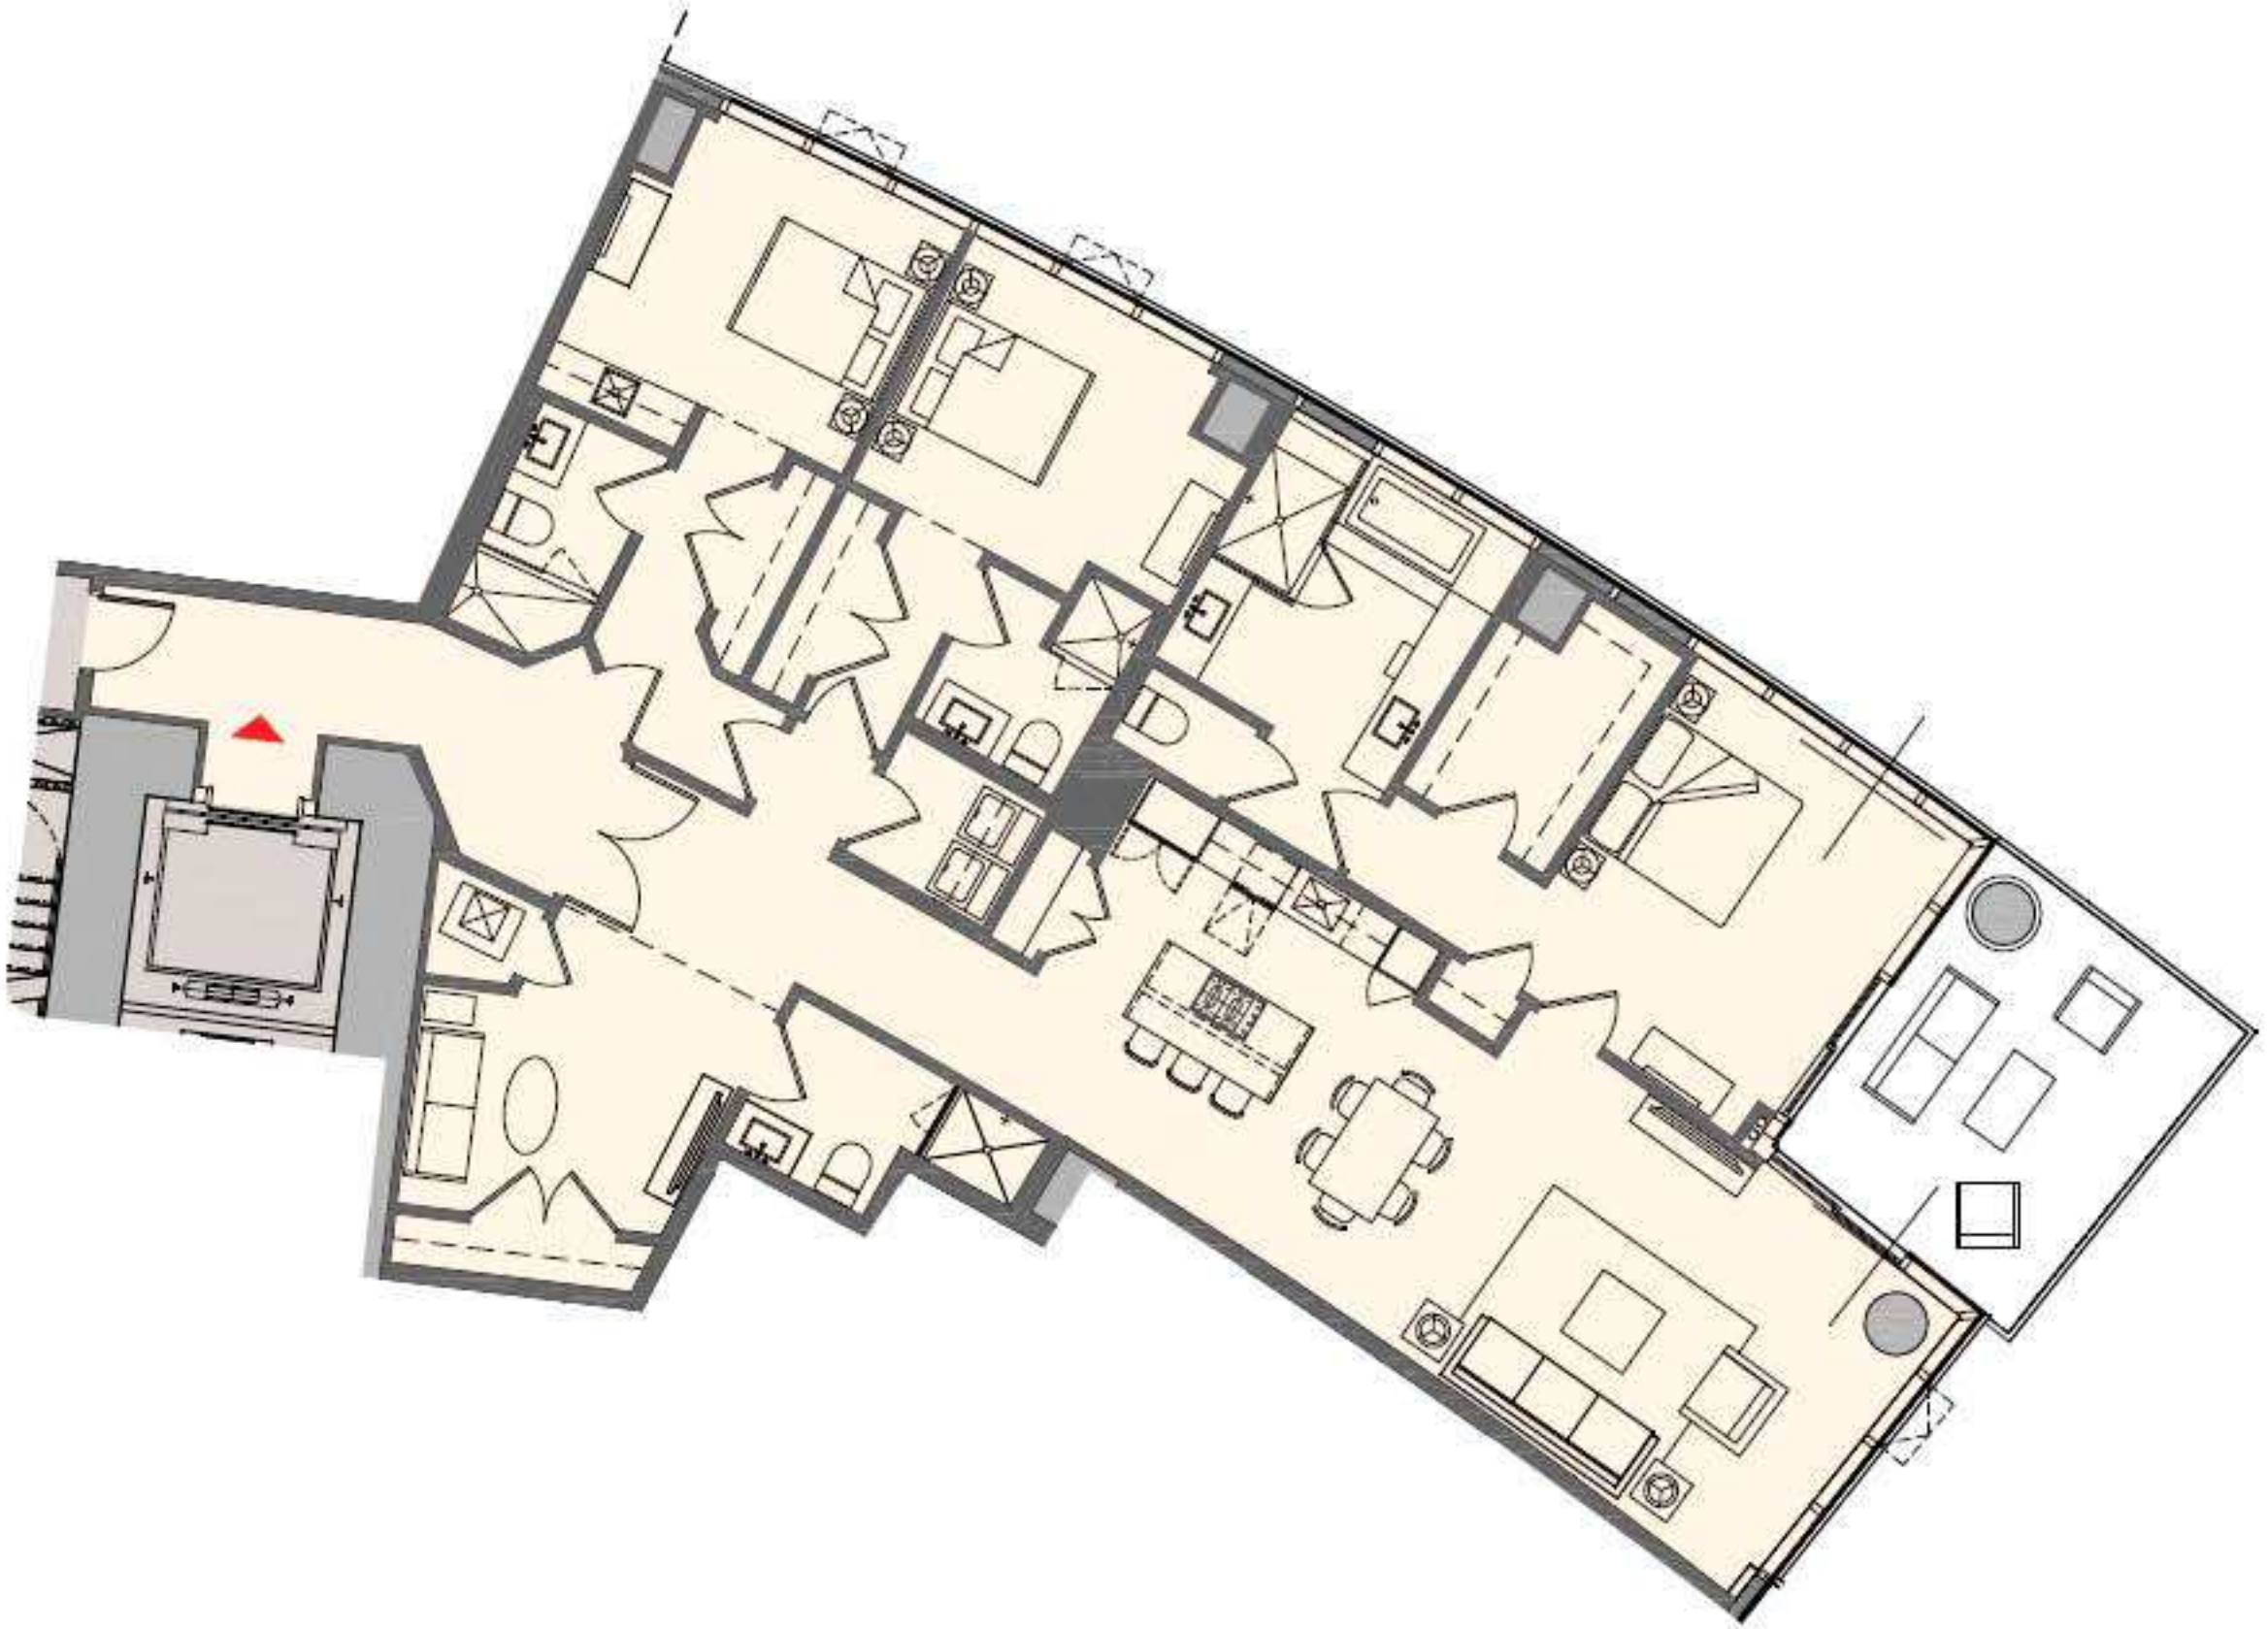

Residence F2

3 Bedroom + Den | 4 Bath

Interior:	2,376 sq. ft.	221 m ²
Outdoor:	202 sq. ft.	19 m ²
Total:	2,578 sq. ft.	240 m ²

These drawings are conceptual only and are for the convenience of reference. They should not be relied upon as representations, express or implied, of the final detail of the residences. Units shown are examples of unit types and may not depict actual units. Stated square footages are ranges for a particular unit type and are measured to the exterior boundaries of the exterior walls and the centerline of interior demising walls and in fact vary from the area that would be determined by using the description and definition of the "Unit" set forth in the Declaration (which generally only includes the interior airspace between the perimeter walls and excludes interior structural components).