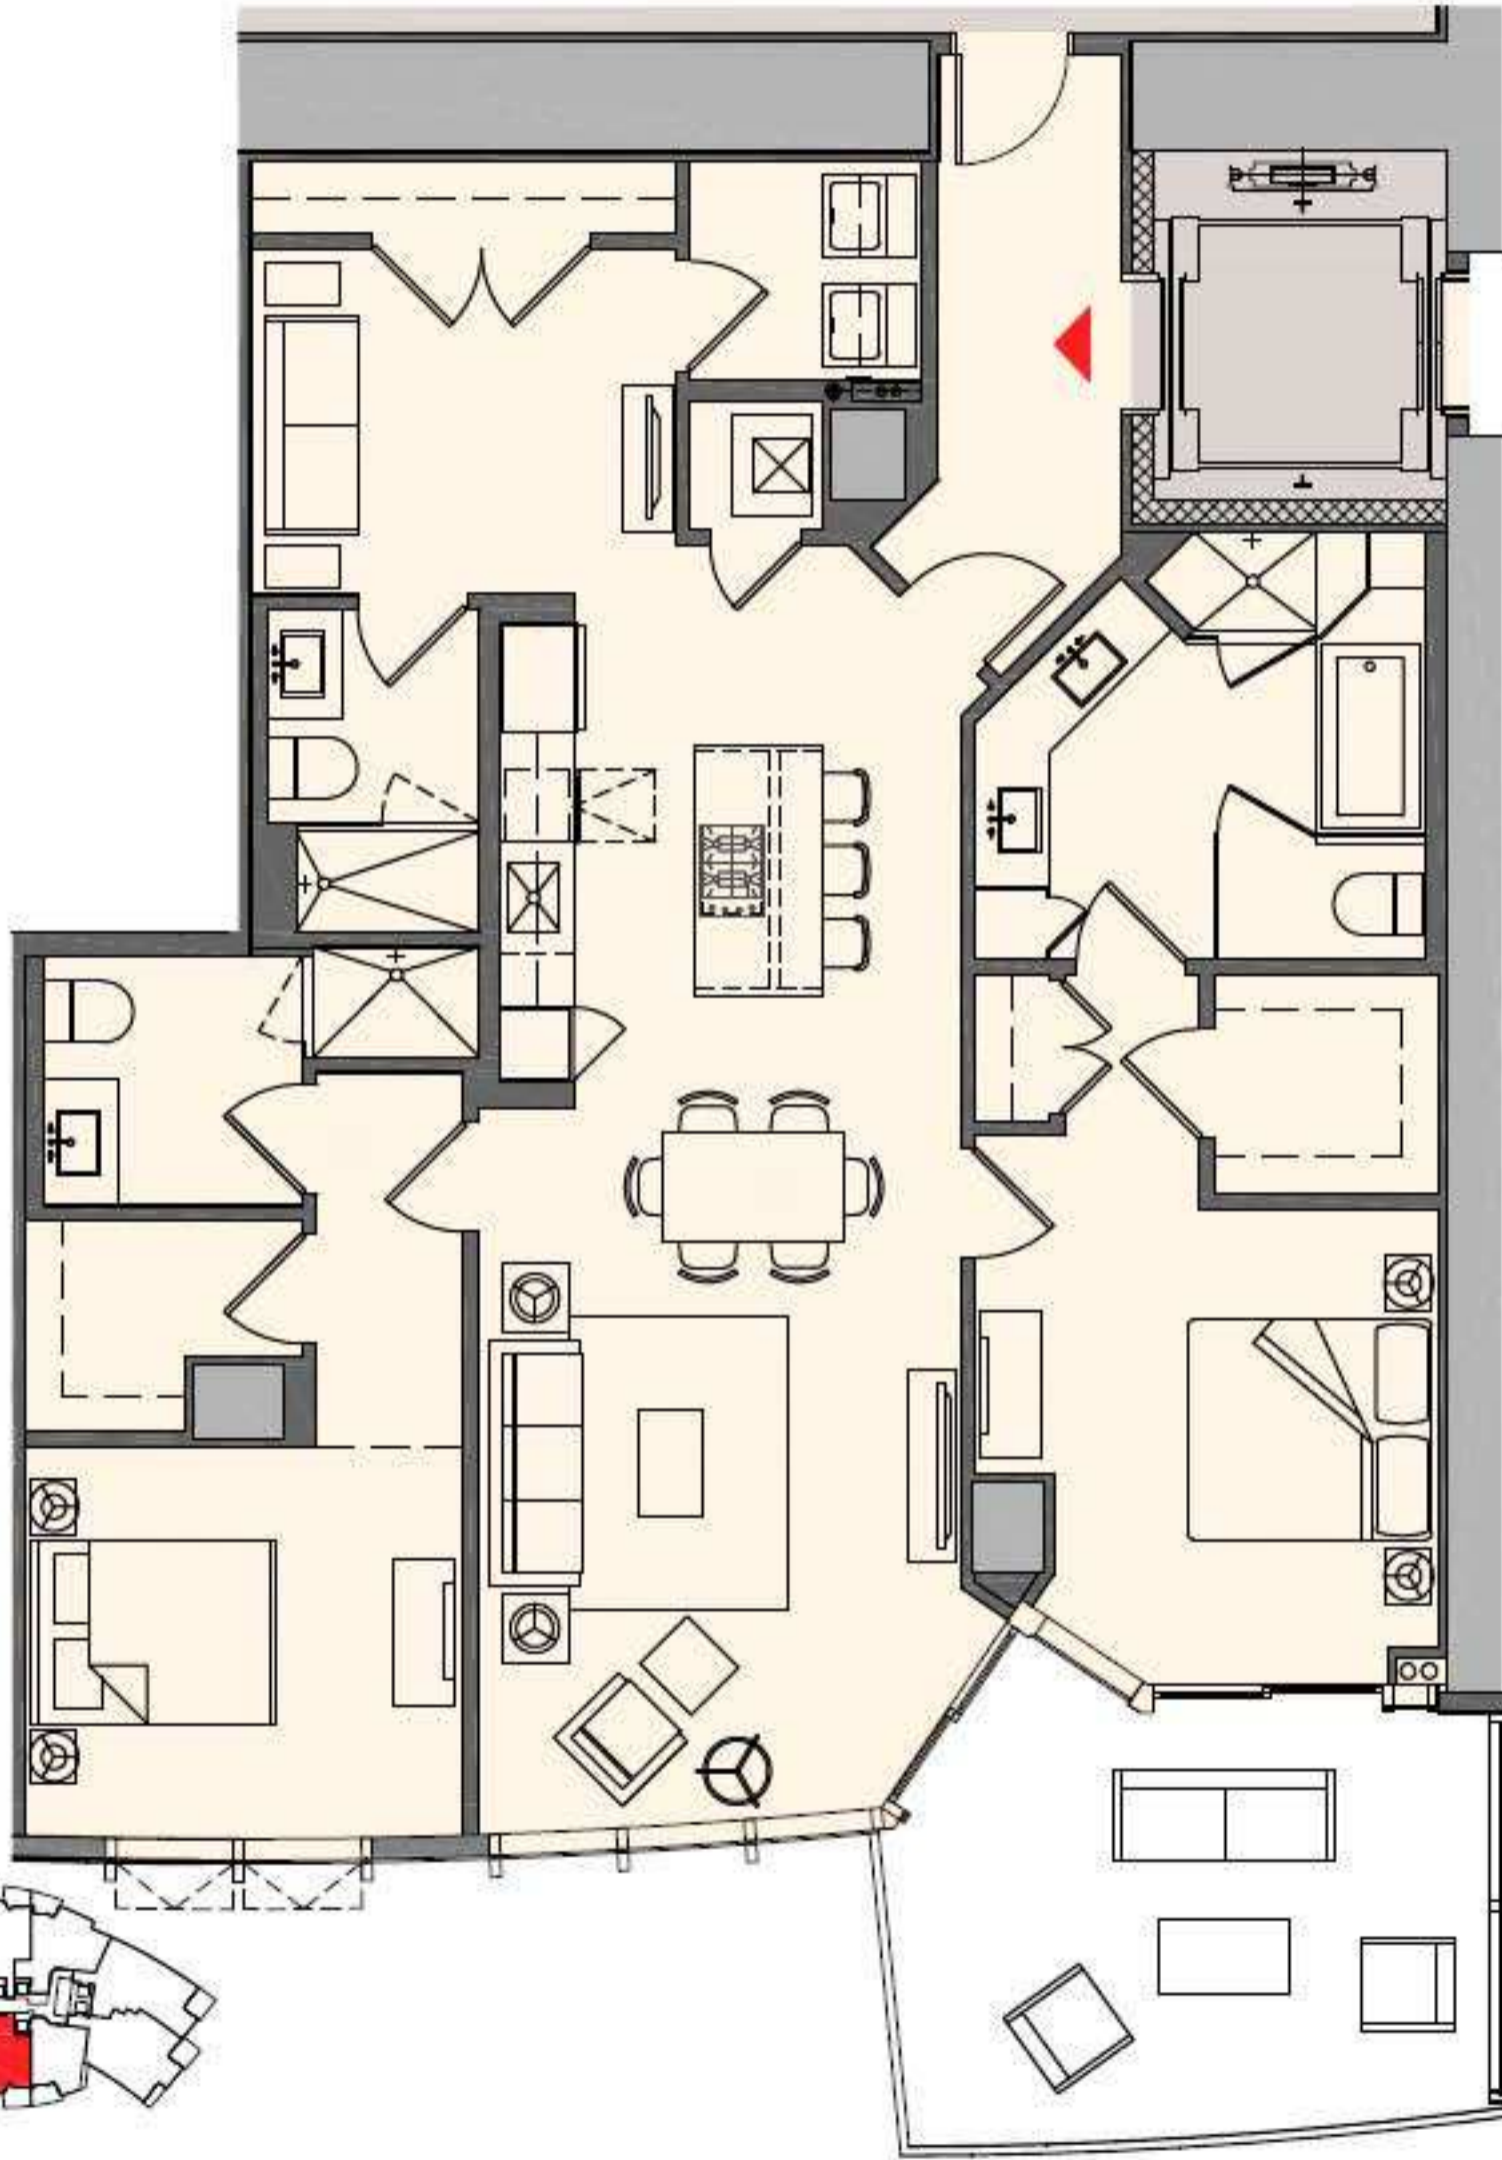

Residence C1

2 Bedroom + Den | 3 Bath

Interior:	1,630 sq. ft.	151 m ²
Outdoor:	205 sq. ft.	19 m ²
Total:	1,835 sq. ft.	170 m ²

These drawings are conceptual only and are for the convenience of reference. They should not be relied upon as representations, express or implied, of the final detail of the residences. Units shown are examples of unit types and may not depict actual units. Stated square footages are ranges for a particular unit type and are measured to the exterior boundaries of the exterior walls and the centerline of interior demising walls and in fact vary from the area that would be determined by using the description and definition of the "Unit" set forth in the Declaration (which generally only includes the interior airspace between the perimeter walls and excludes interior structural components).