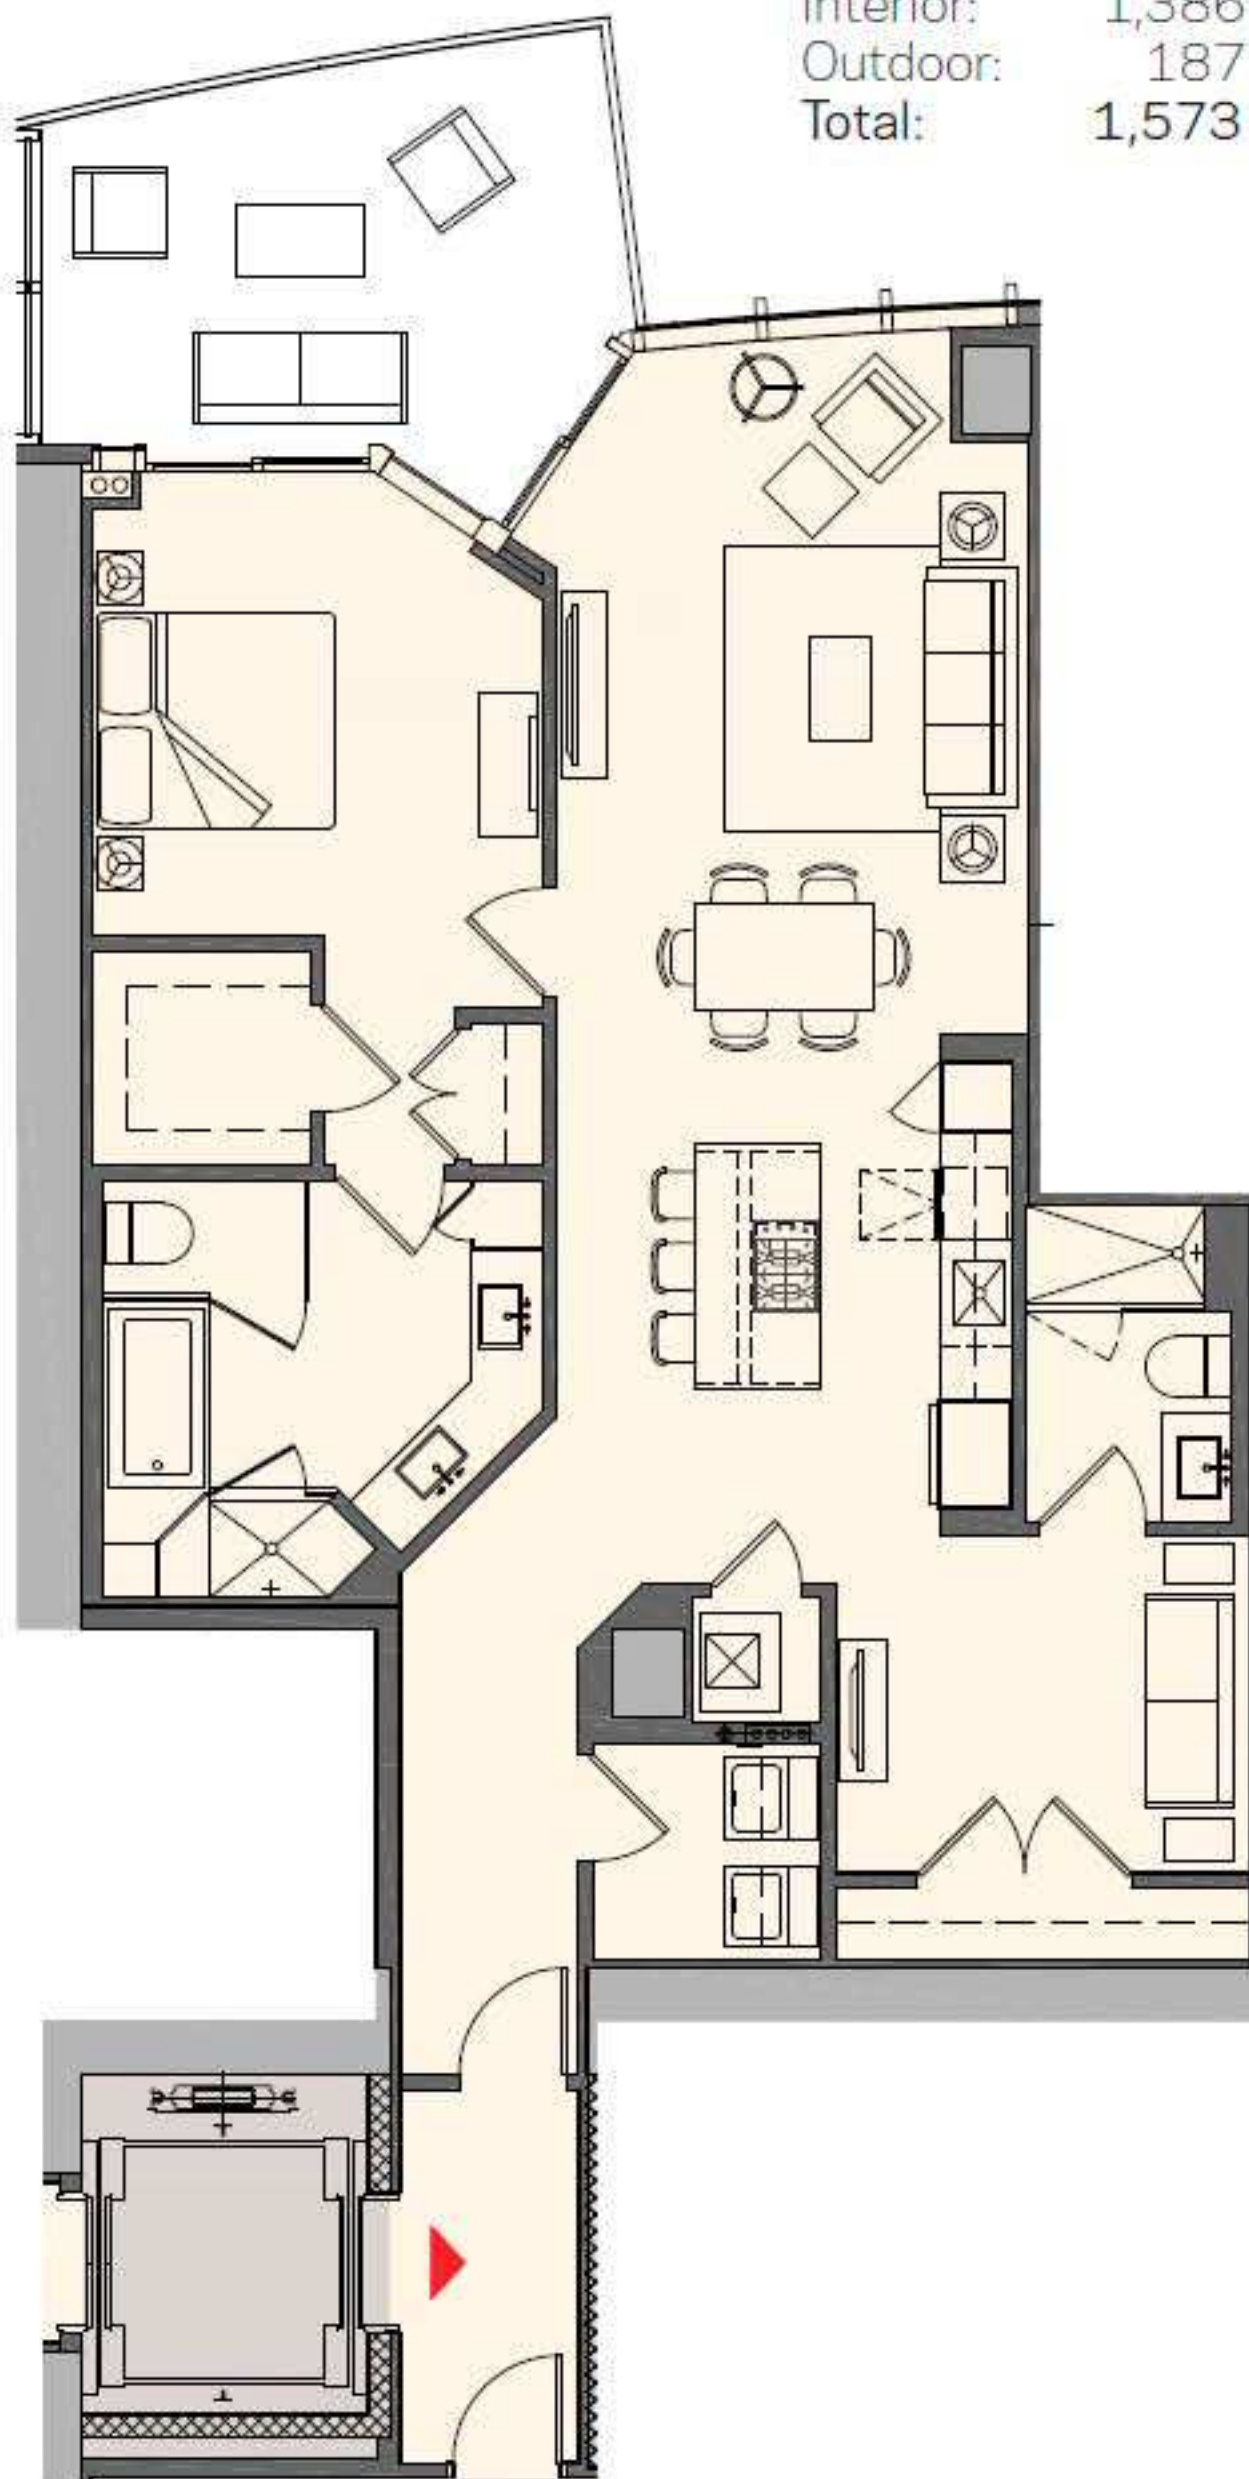

Residence B2

1 Bedroom + Den | 2 Bath

Interior:	1,386 sq. ft.	129 m ²
Outdoor:	187 sq. ft.	17 m ²
Total:	1,573 sq. ft.	146 m ²

These drawings are conceptual only and are for the convenience of reference. They should not be relied upon as representations, express or implied, of the final detail of the residences. Units shown are examples of unit types and may not depict actual units. Stated square footages are ranges for a particular unit type and are measured to the exterior boundaries of the exterior walls and the centerline of interior demising walls and in fact vary from the area that would be determined by using the description and definition of the "Unit" set forth in the Declaration (which generally only includes the interior airspace between the perimeter walls and excludes interior structural components).