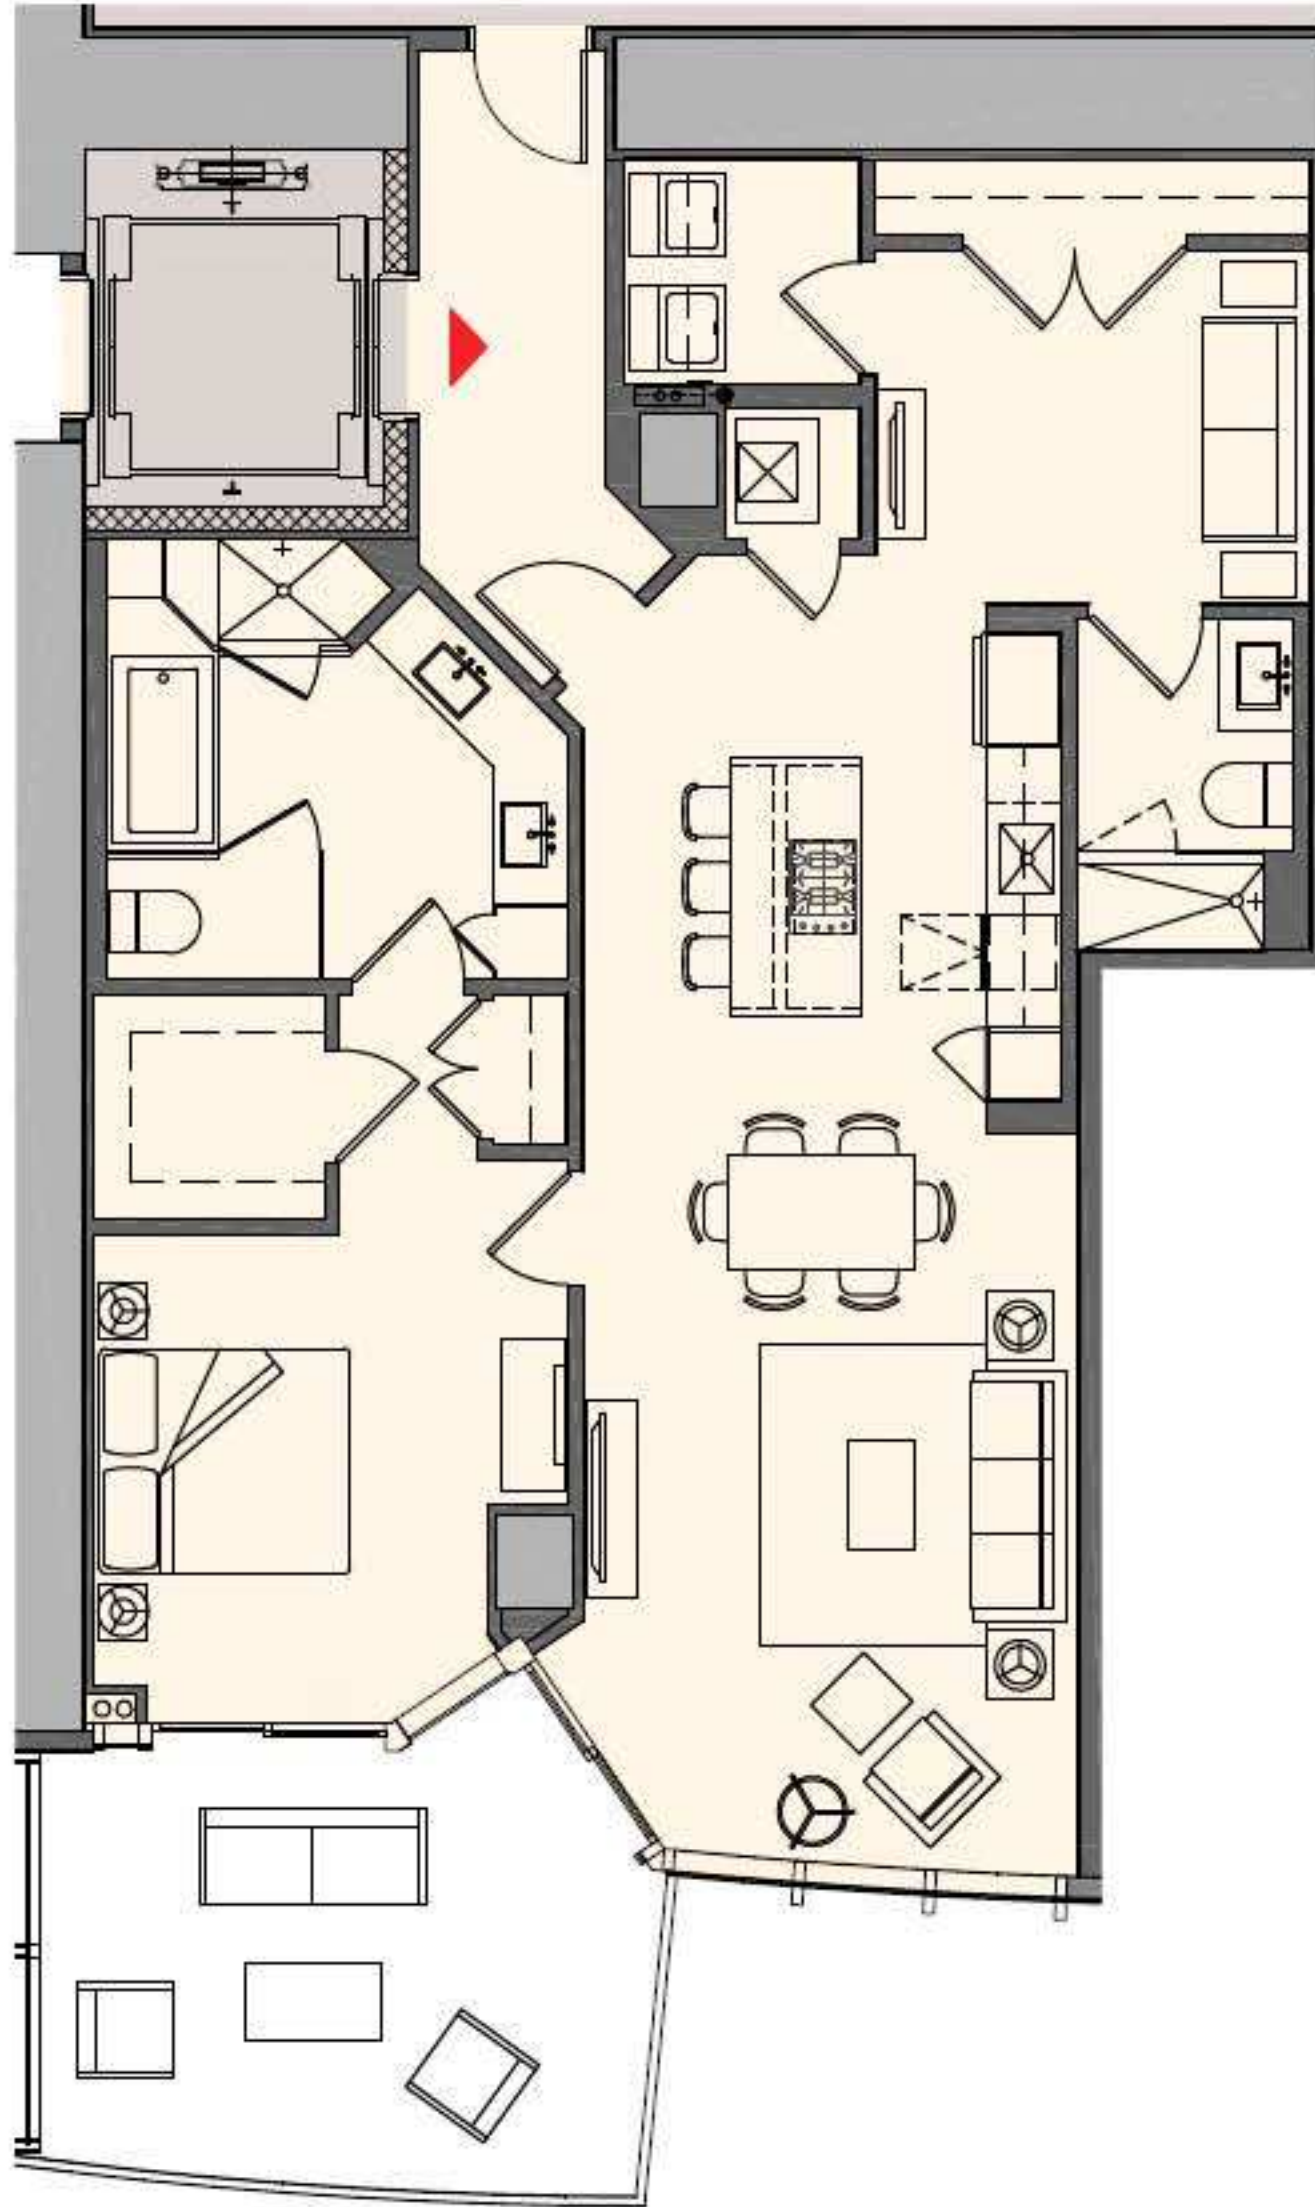

Residence B1

1 Bedroom + Den | 2 Bath

Interior:	1,318 sq. ft.	122 m ²
Outdoor:	205 sq. ft.	19 m ²
Total:	1,521 sq. ft.	141 m ²

These drawings are conceptual only and are for the convenience of reference. They should not be relied upon as representations, express or implied, of the final detail of the residences. Units shown are examples of unit types and may not depict actual units. Stated square footages are ranges for a particular unit type and are measured to the exterior boundaries of the exterior walls and the centerline of interior demising walls and in fact vary from the area that would be determined by using the description and definition of the "Unit" set forth in the Declaration (which generally only includes the interior airspace between the perimeter walls and excludes interior structural components).