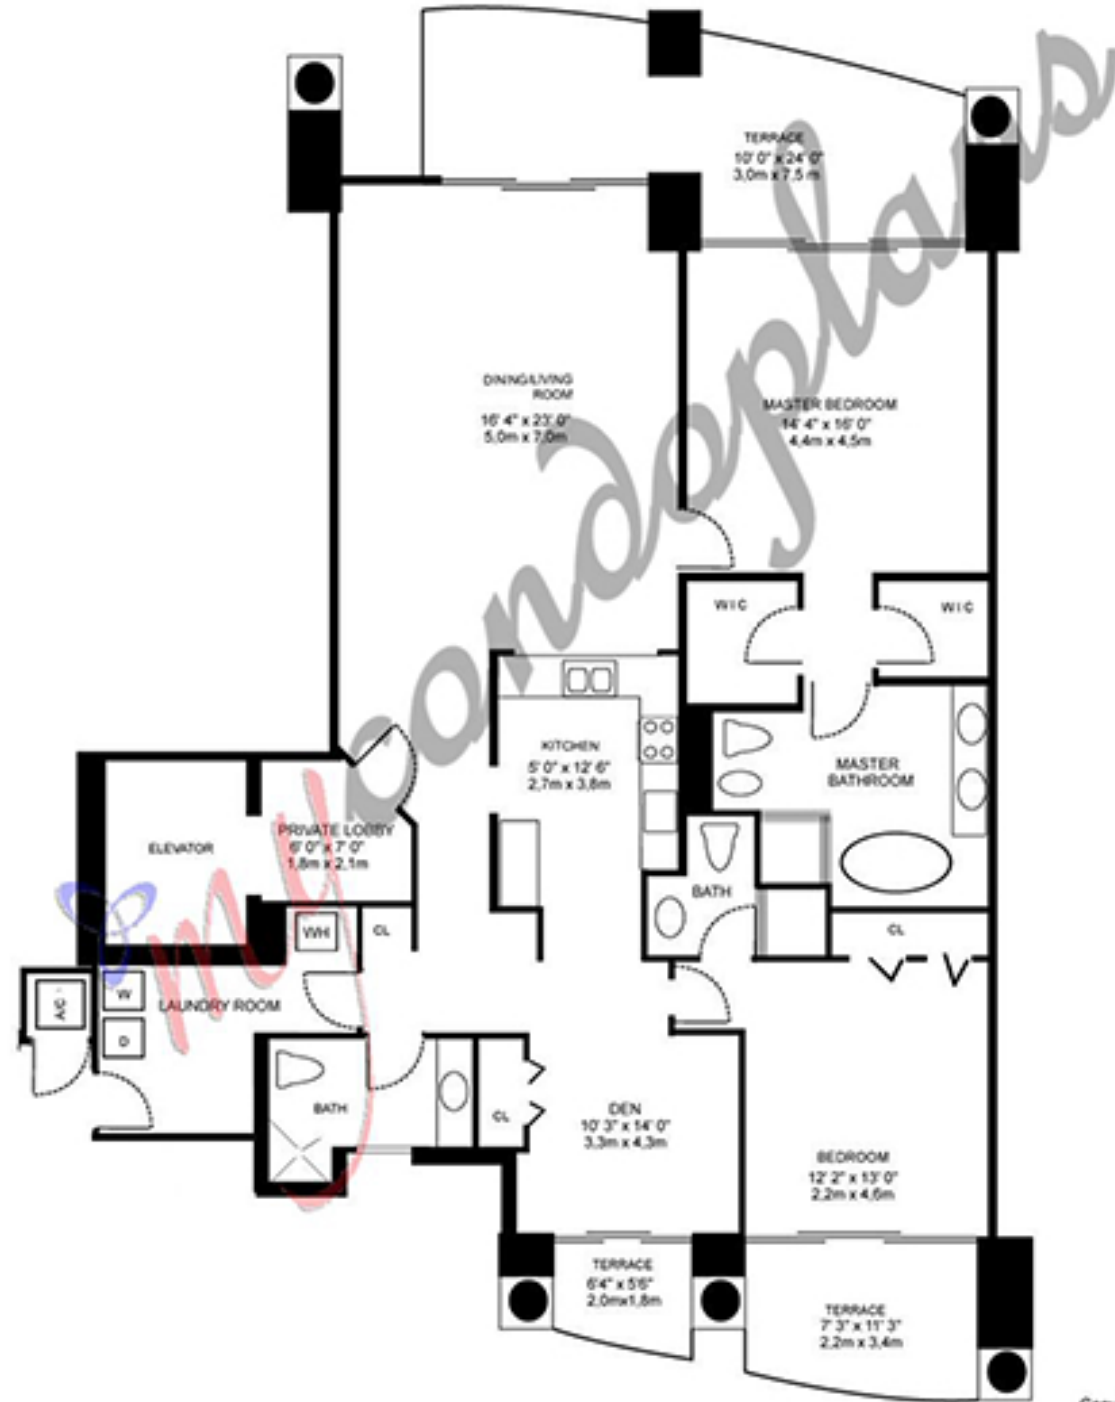

IL VILLAGGIO

Line 07

Floors 8 to 16
& PH 05 Floor 17

2 Bedrooms- Den - 3 Bathrooms
Interior 1 810 SqF - 168 SqM
Terrace 327 SqF - 30 SqM

1500 OCEAN DRIVE

15th Street

Not to scale - All dimensions are approximate