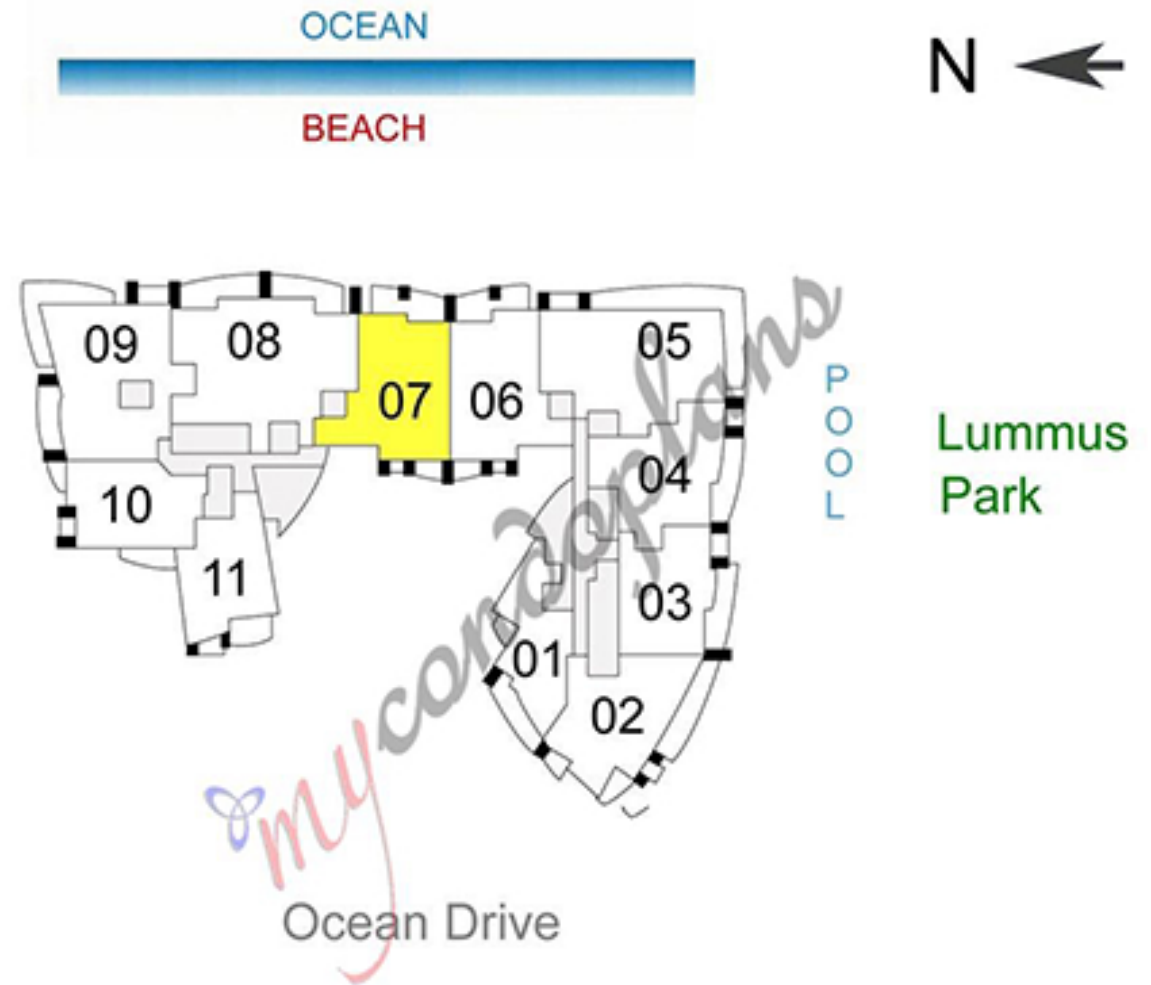

IL VILLAGGIO

Line 07

Floors 8 to 16
& PH 05 Floor 17

2 Bedrooms- Den - 3 Bathrooms
Interior 1 810 SqF - 168 SqM
Terrace 327 SqF - 30 SqM

1500 OCEAN DRIVE

15th Street

Not to scale - All dimensions are approximate