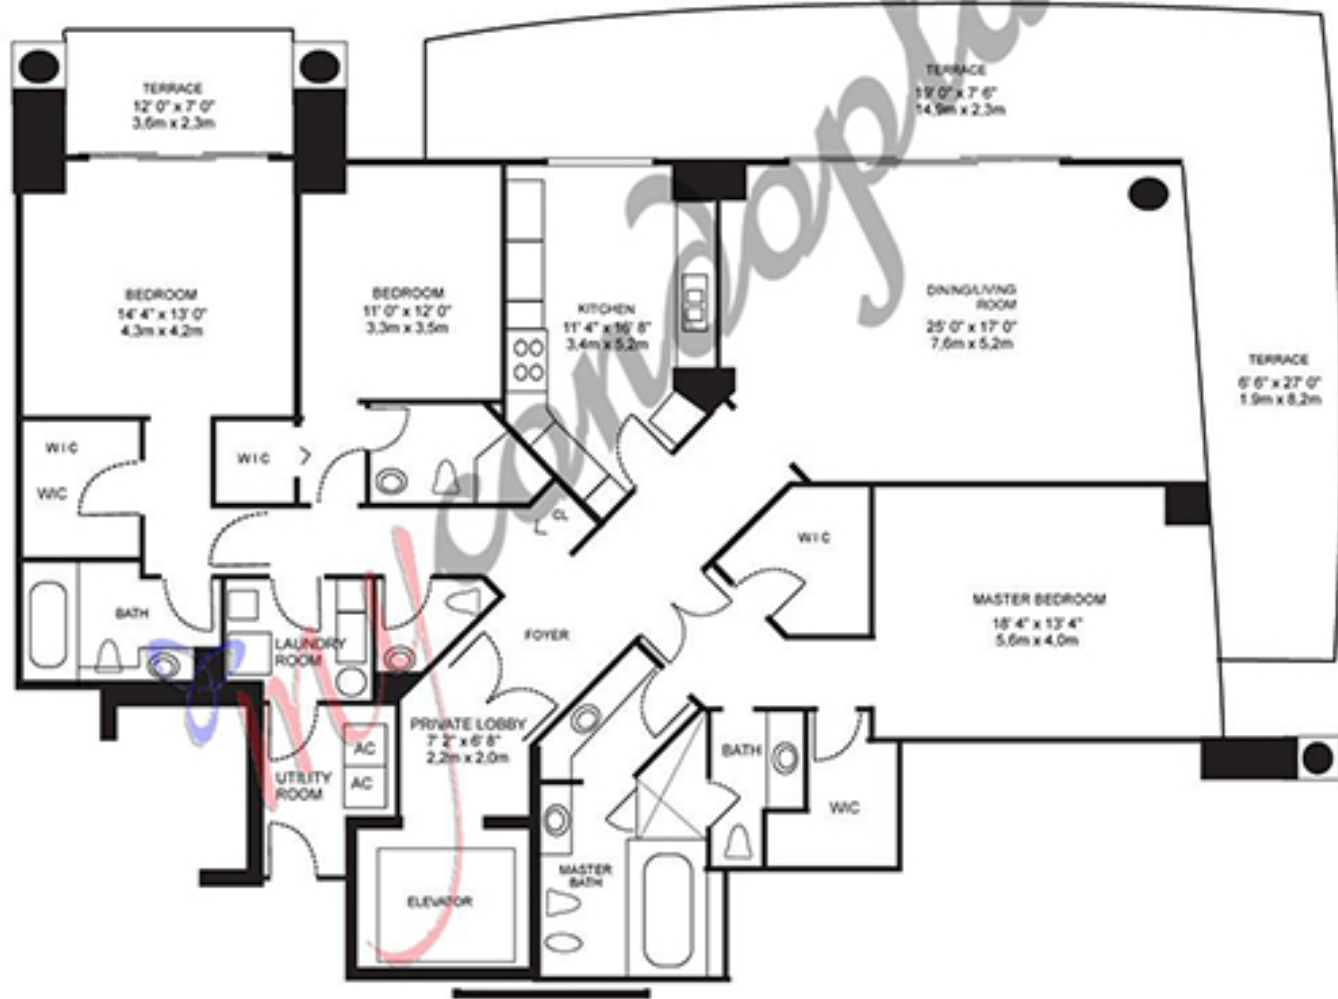

IL VILLAGGIO

Line 05

Floors 6 to 16

3 Bedrooms - 4,5 Bathrooms
Interior 2 310 SqF - 214 SqM
Terrace 644 SqF - 60 SqM

1500
OCEAN DRIVE

15th Street

Not to scale - All dimensions are approximate