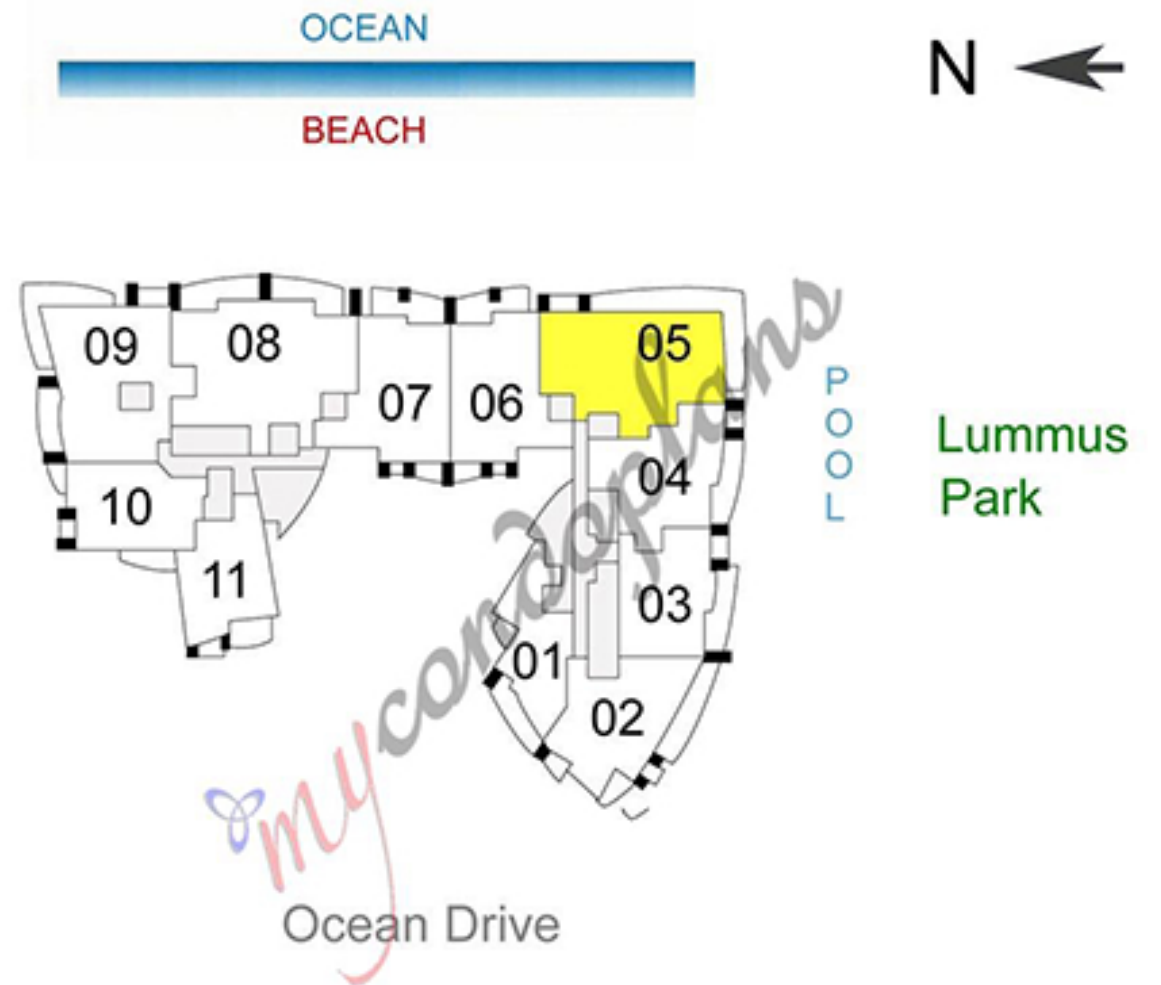

IL VILLAGGIO

Line 05

Floors 6 to 16

3 Bedrooms - 4,5 Bathrooms
Interior 2 310 SqF - 214 SqM
Terrace 644 SqF - 60 SqM

1500
OCEAN DRIVE

15th Street

Not to scale - All dimensions are approximate