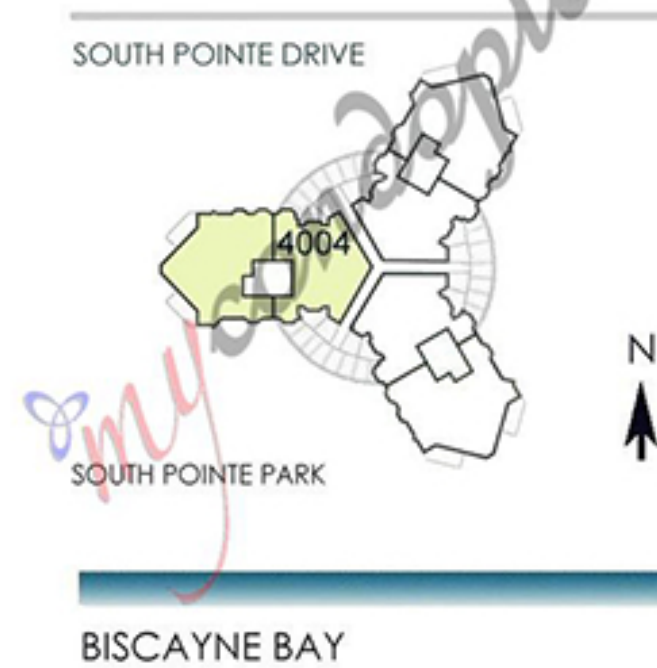

# PORTOFINO SOUTH BEACH

## RESIDENCE 4004

FLOORS 40 & 41

Living area 4 095 SqF 380 SqM  
Balconies 371 SqF 35 SqM

SOUTH POINTE  
TOWERS