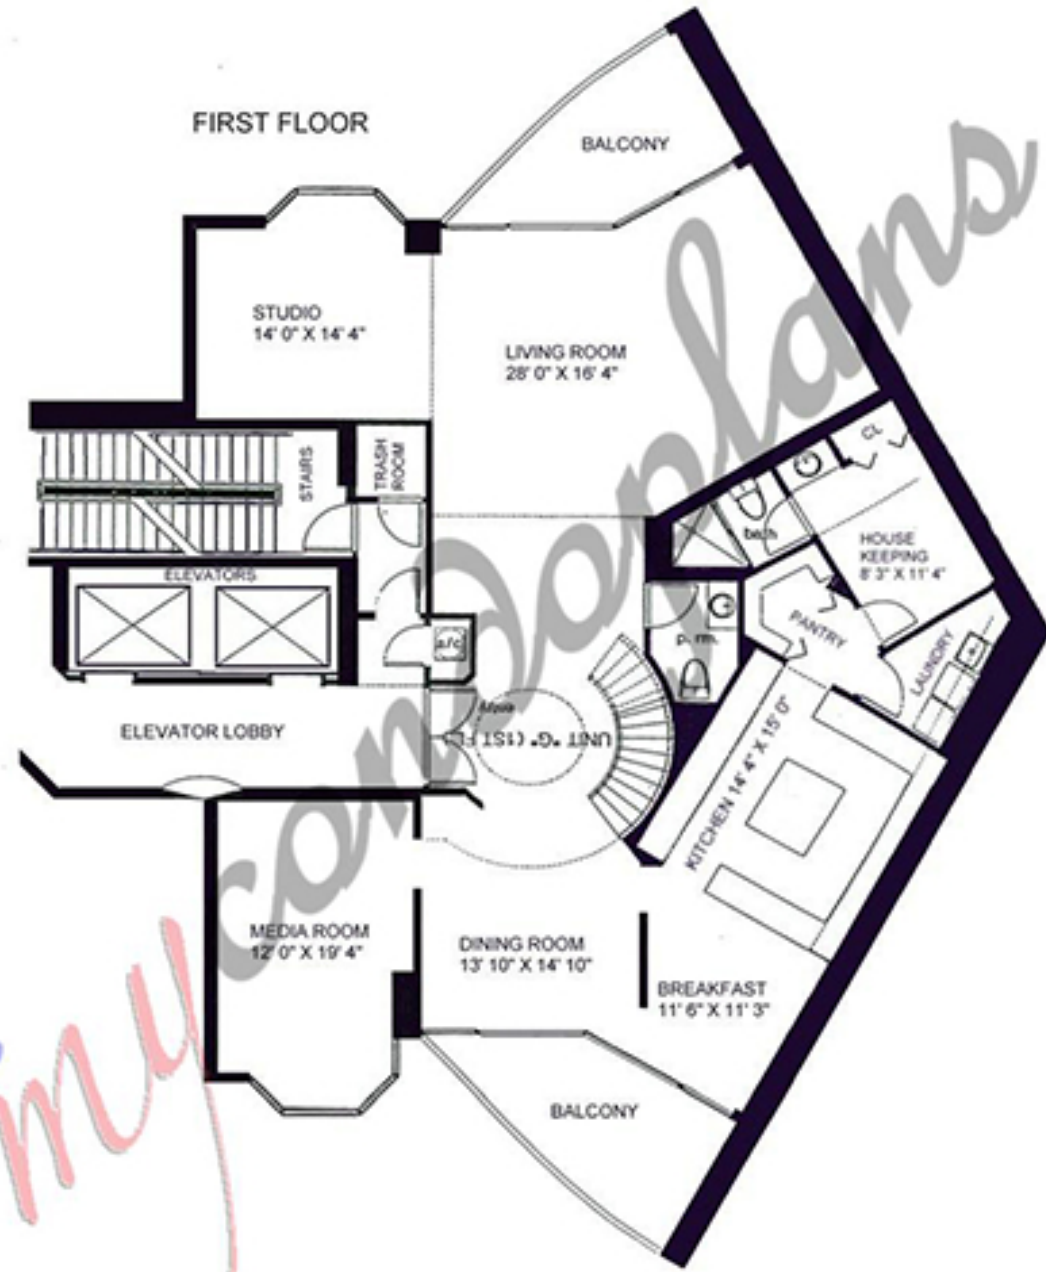

# PORTOFINO SOUTH BEACH

## RESIDENCE 4004

FLOORS 40 & 41

Living area 4 095 SqF 380 SqM  
Balconies 371 SqF 35 SqM

SOUTH POINTE  
TOWERS