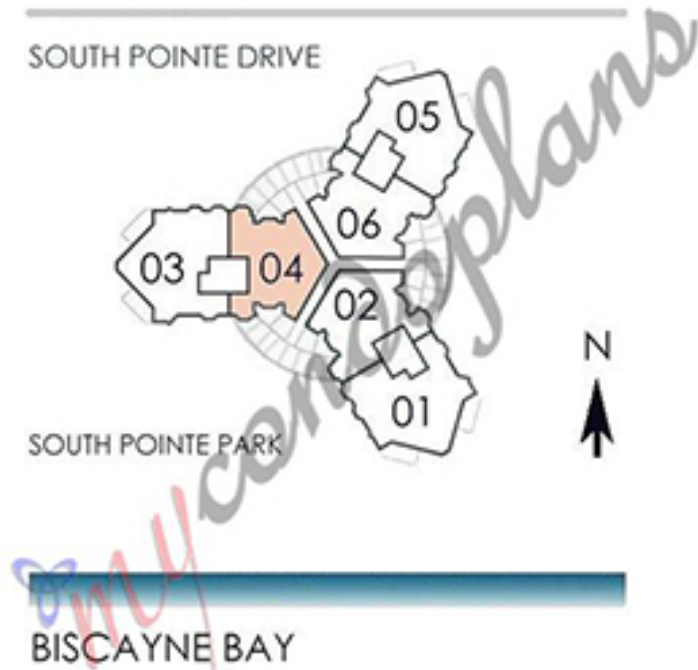

# PORTOFINO SOUTH BEACH

# UNIT 04 DD

FLOORS 32-39

3 bedrooms  
2,5 bathrooms

Living area 2 040 SqF 190 SqM  
Balconies 293 SqF 27 SqM

SOUTH POINTE  
TOWERS