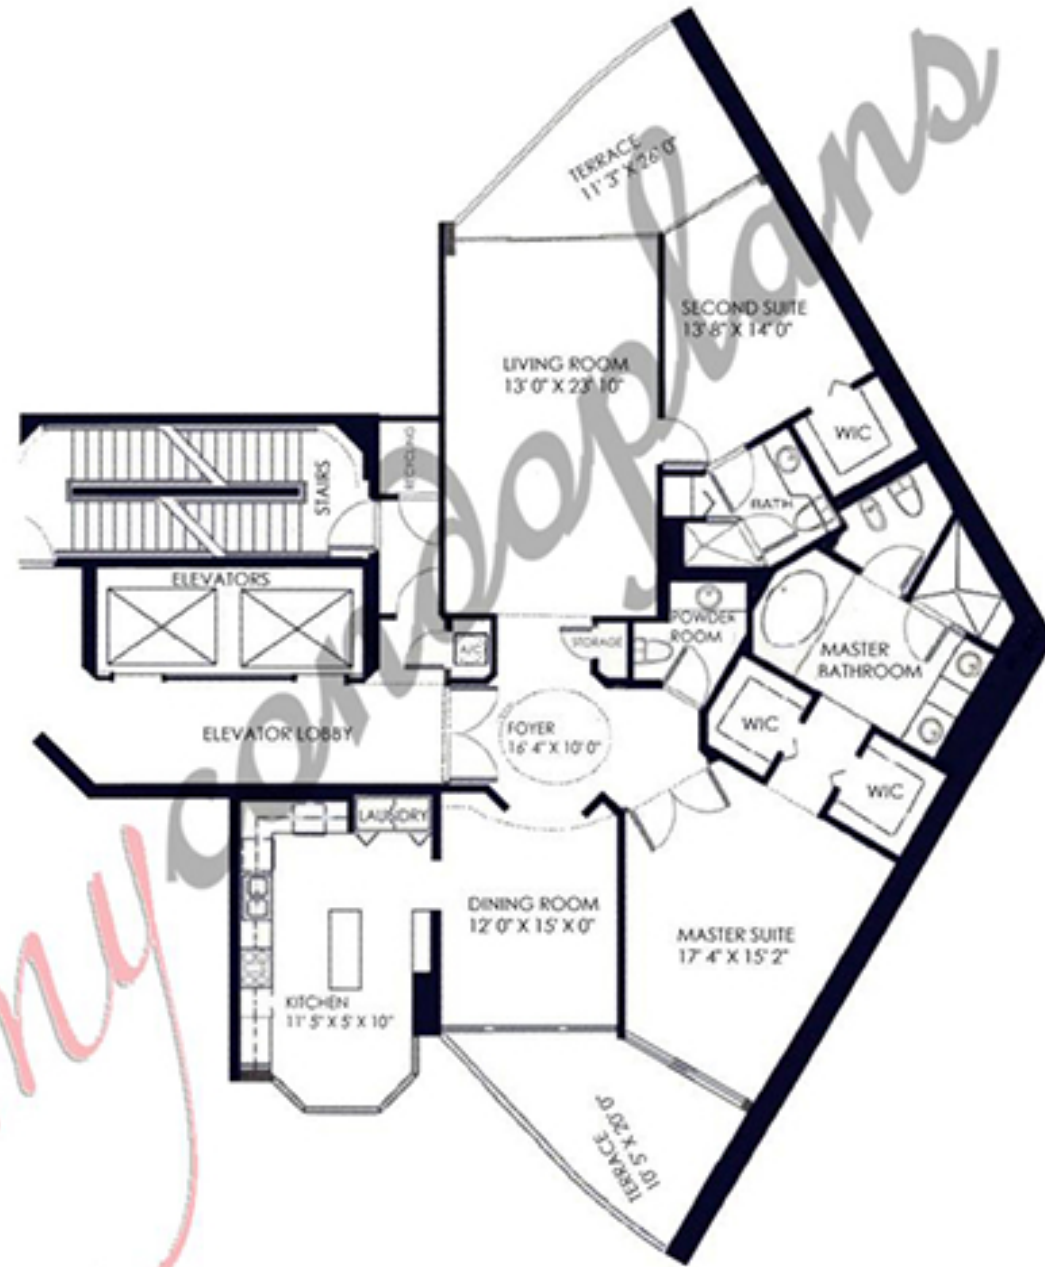

# PORTOFINO SOUTH BEACH

# UNIT 04 DD

FLOORS 32-39

3 bedrooms  
2,5 bathrooms

Living area 2 040 SqF 190 SqM  
Balconies 293 SqF 27 SqM

SOUTH POINTE  
TOWERS