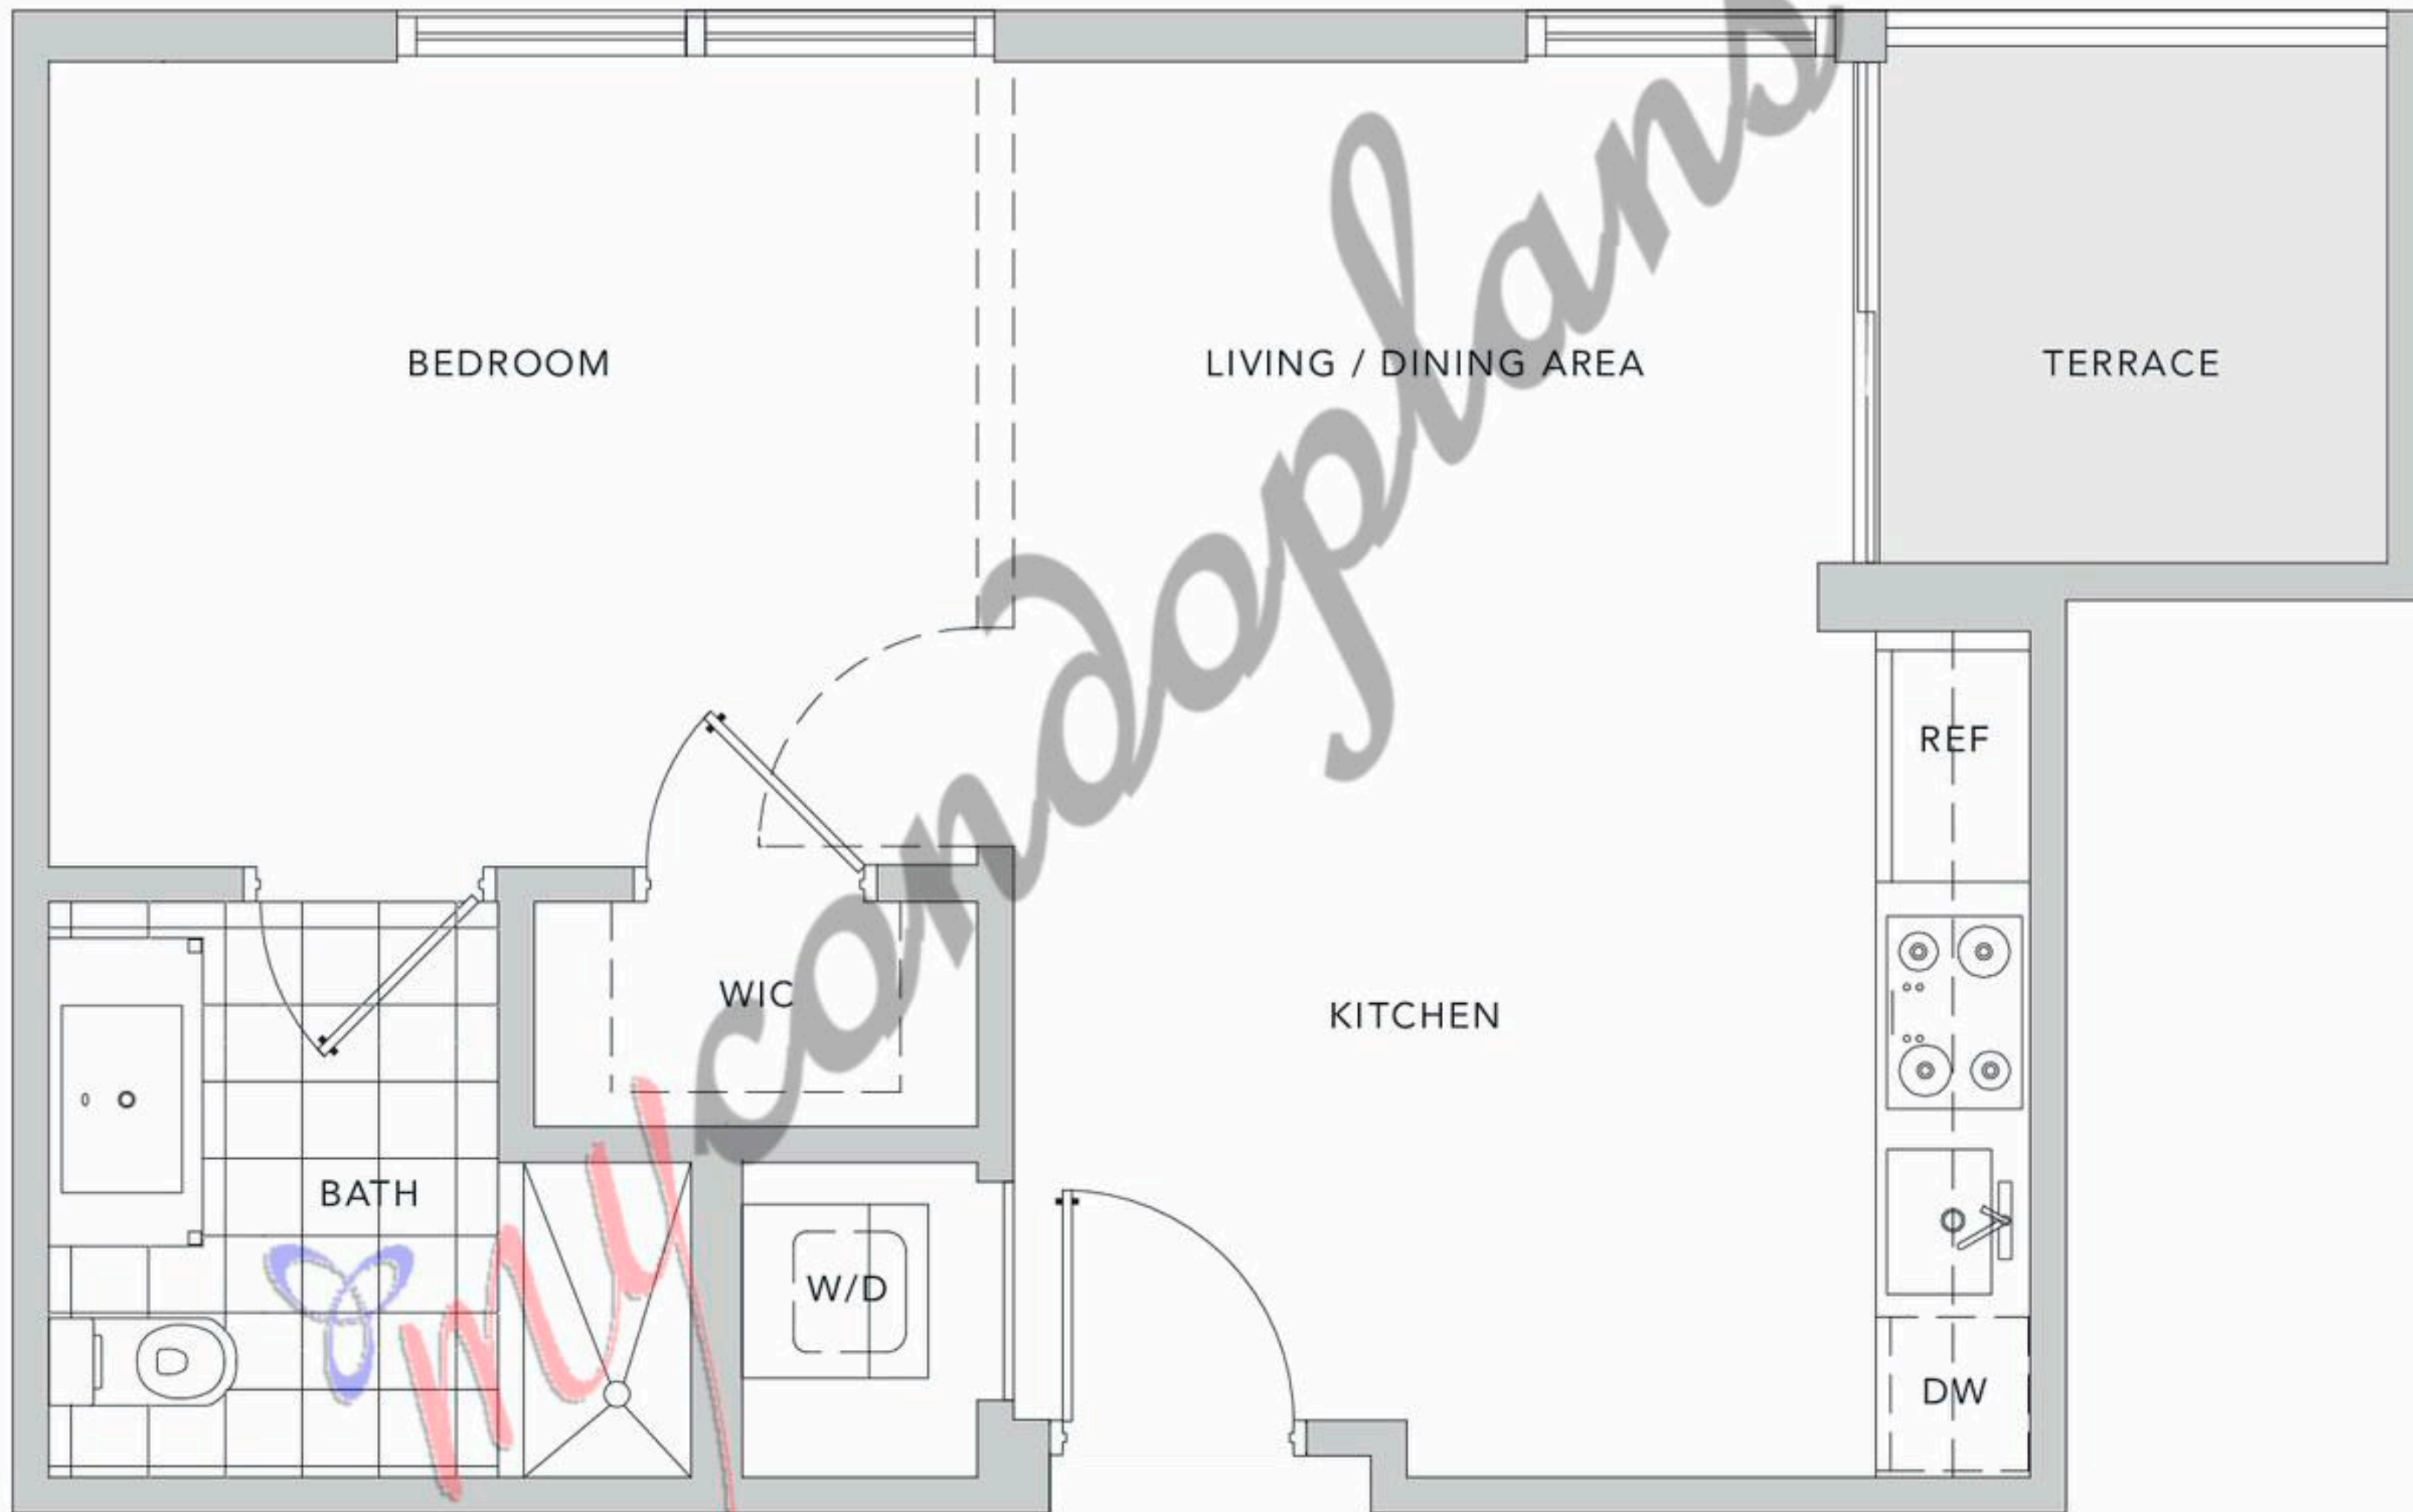

Centro

151 SE 1st St
Unit 04 Floor 4-36

Bed 1 Bath 1 Half 0 Levels 1
Living Area 445 sf 41 sm

Penthouse on 36

Plan Type H

Units 03 05 06 07 and 09 may be flipped