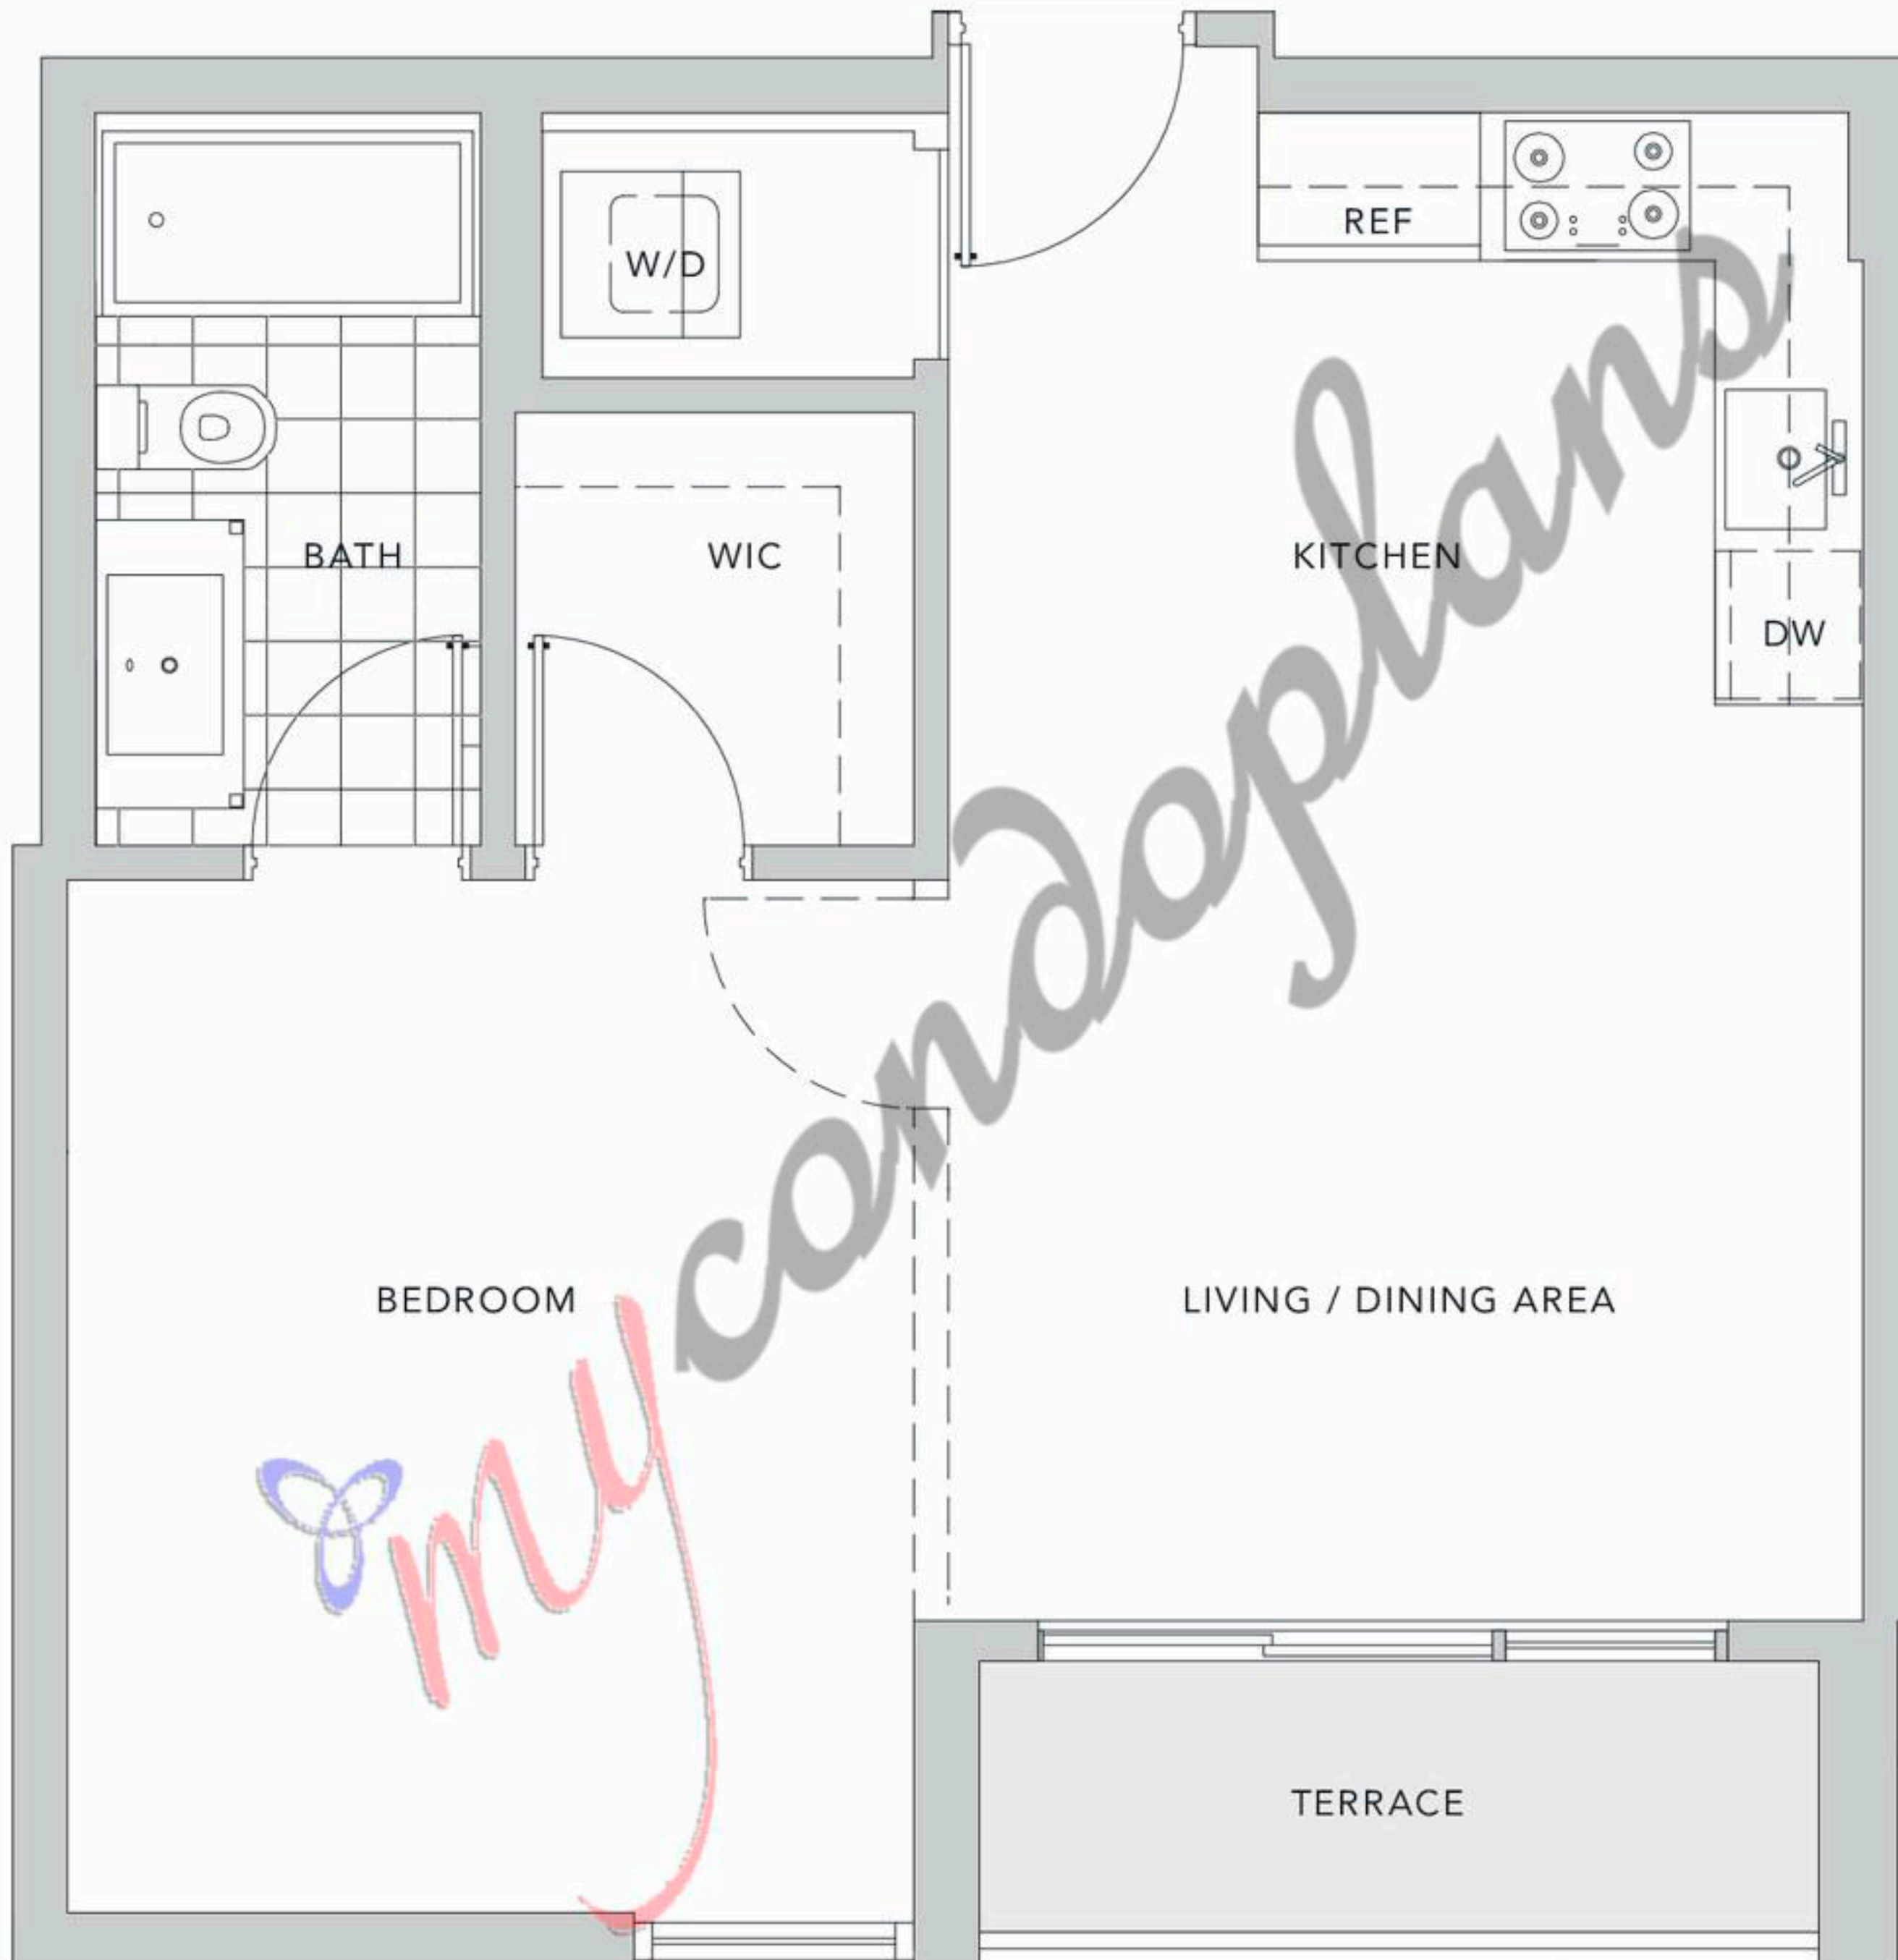

# Centro

151 SE 1st St  
Unit 03 Floor 4-36

Bed 1 Bath 1 Half 0 Levels 1  
Living Area 535 sf 50 sm

Penthouse on 36

Plan Type E1

Units 03 05 06 07 and 09 may be flipped