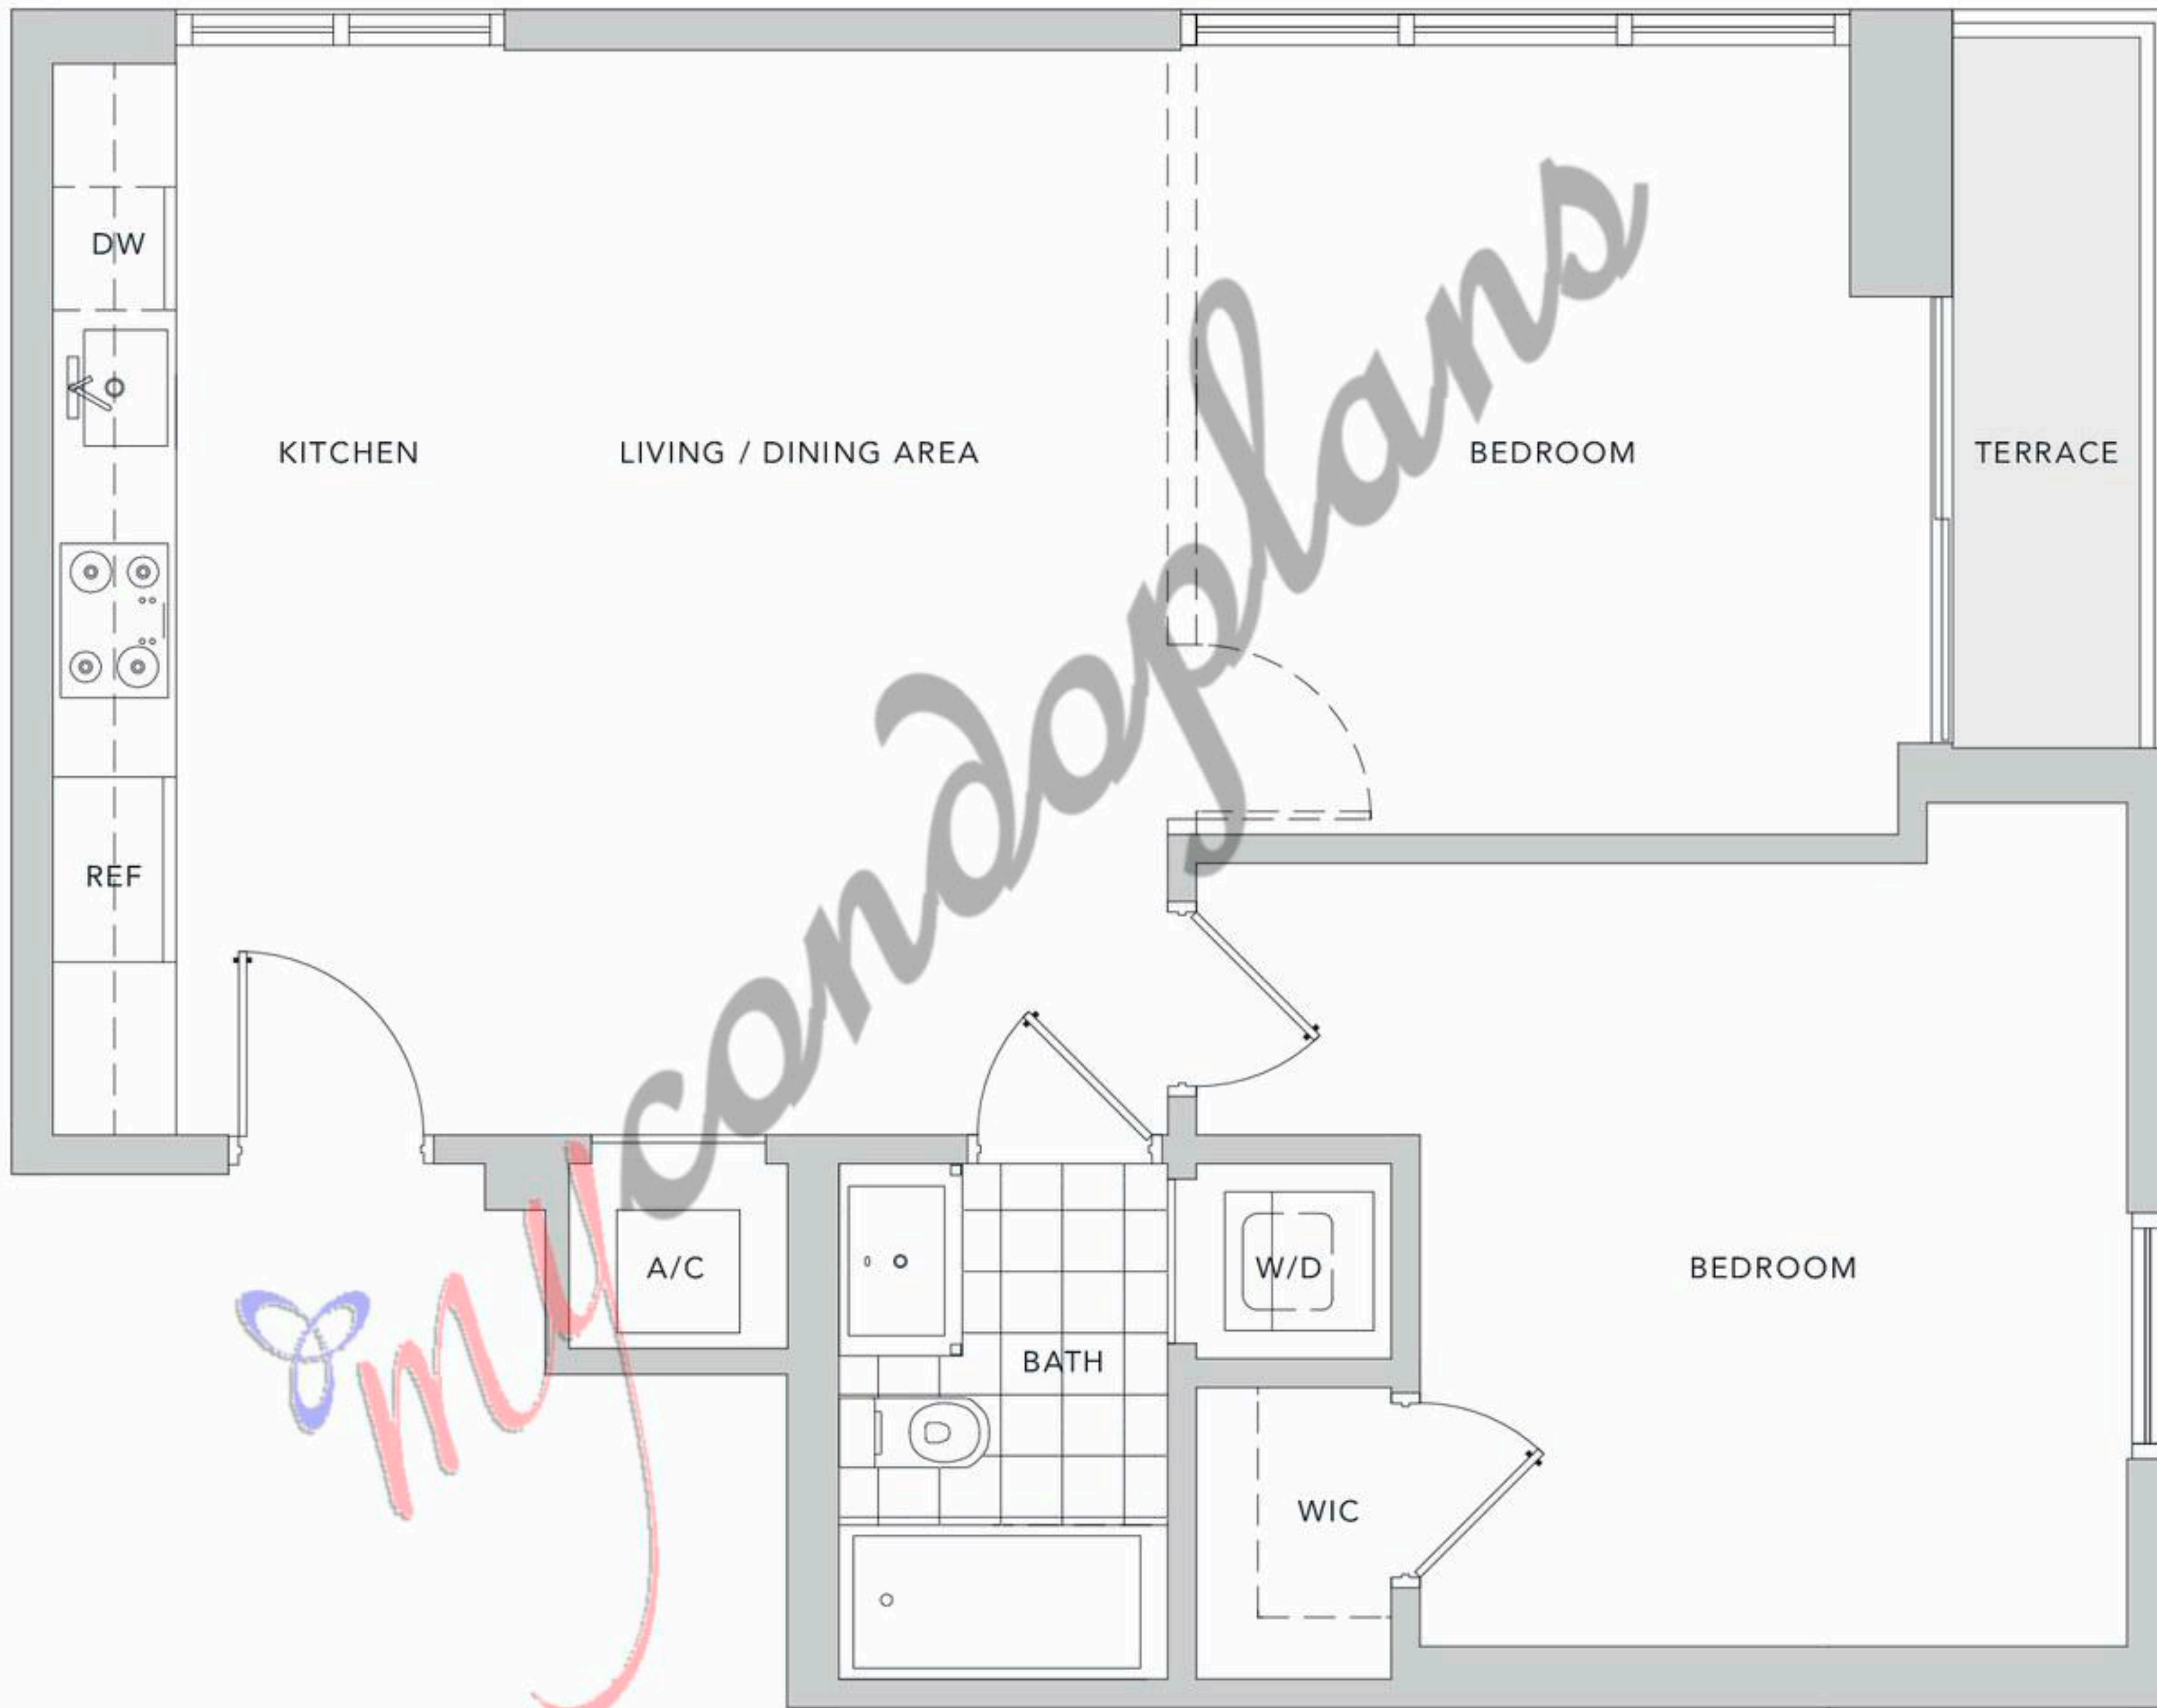

Centro

151 SE 1st St
Unit 02 Floor 4-36

Bed 2 Bath 1 Half 0 Levels 1
Living Area 735 sf 68 sm

Penthouse on 36

Plan Type C

Units 03 05 06 07 and 09 may be flipped