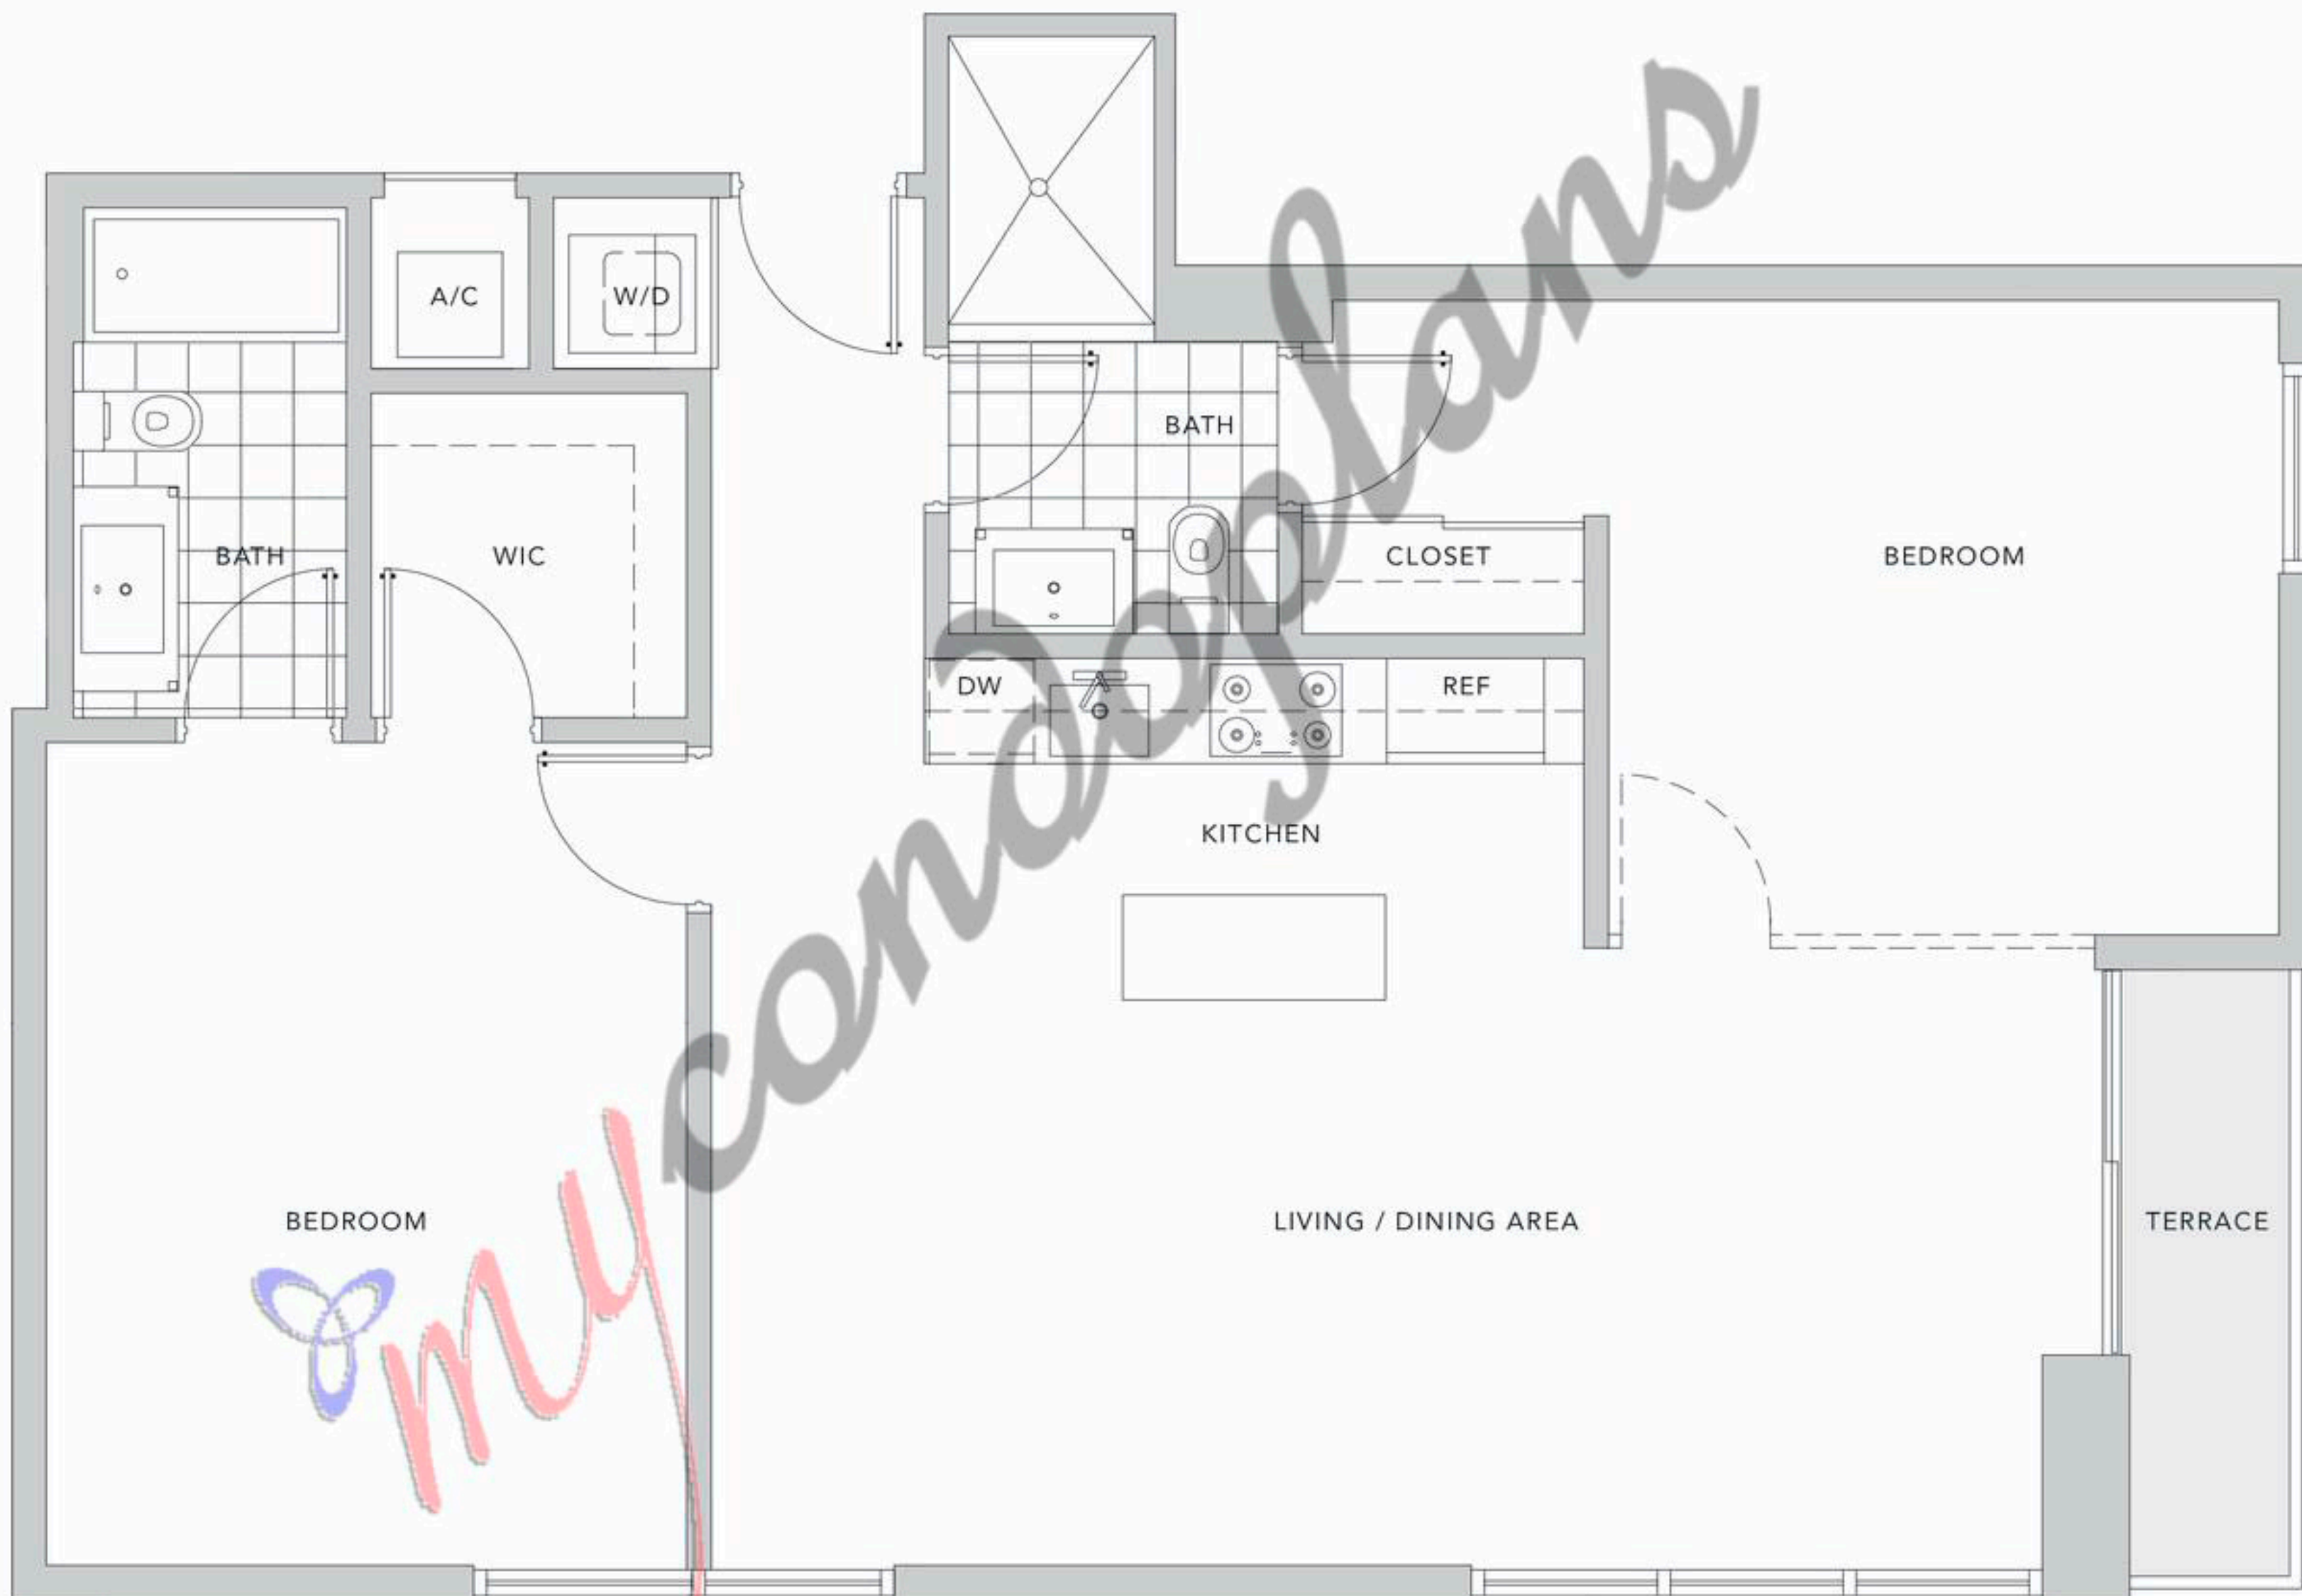

Centro

151 SE 1st St
Unit 01 Floor 4-36

Bed 2 Bath 2 Half 0 Levels 1
Living Area 975 sf 91 sm

Penthouse on 36

Plan Type A

Units 03 05 06 07 and 09 may be flipped