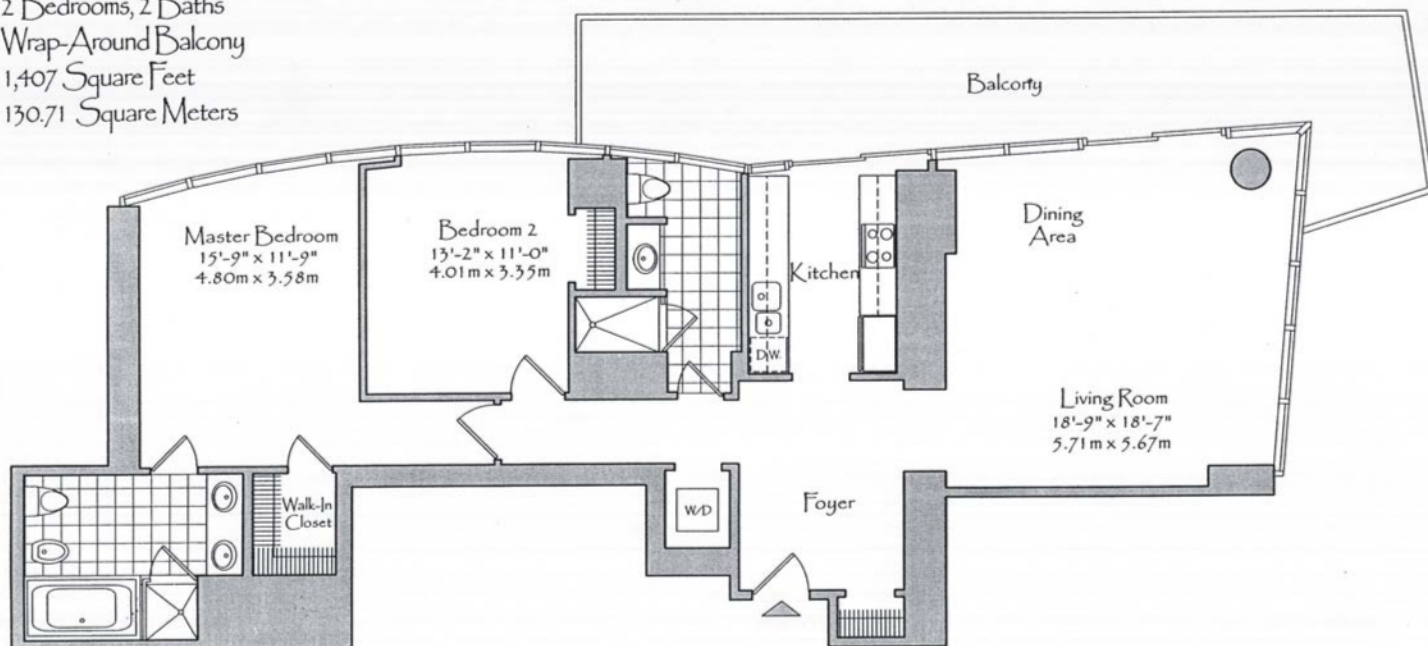

Setai Condominiums

THE SETAI

Residence 07

Floors 17-38

2 Bedrooms, 2 Baths

Wrap-Around Balcony

1,407 Square Feet

130.71 Square Meters

All dimensions are approximate, and all floor plans and development plans are subject to change.