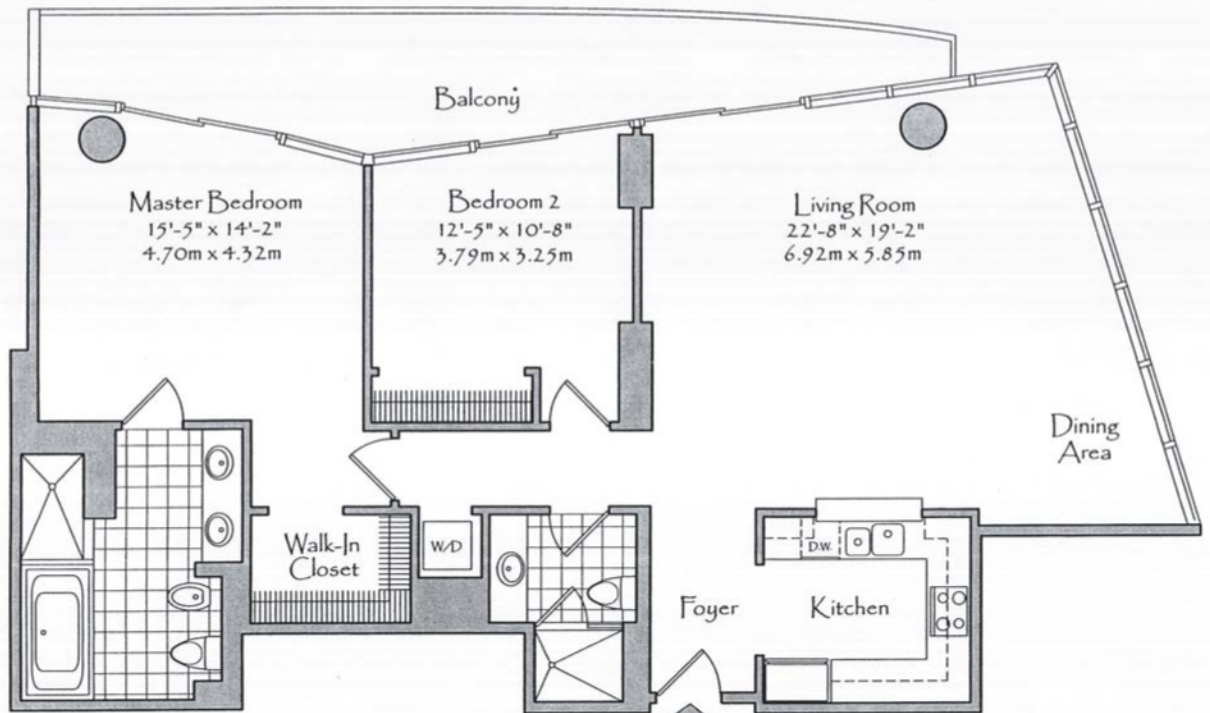

Setai Condominiums

THE SETAI

Residence 06

Floors 17-38
 2 Bedrooms, 2 Baths
 Balcony
 1,405 Square Feet
 130.52 Square Meters

*Balcony dimensions vary from floor to floor from 150 Square Feet to 265 Square Feet (13.93 Square Meters to 24.61 Square Meters).

All dimensions are approximate, and all floor plans and development plans are subject to change.