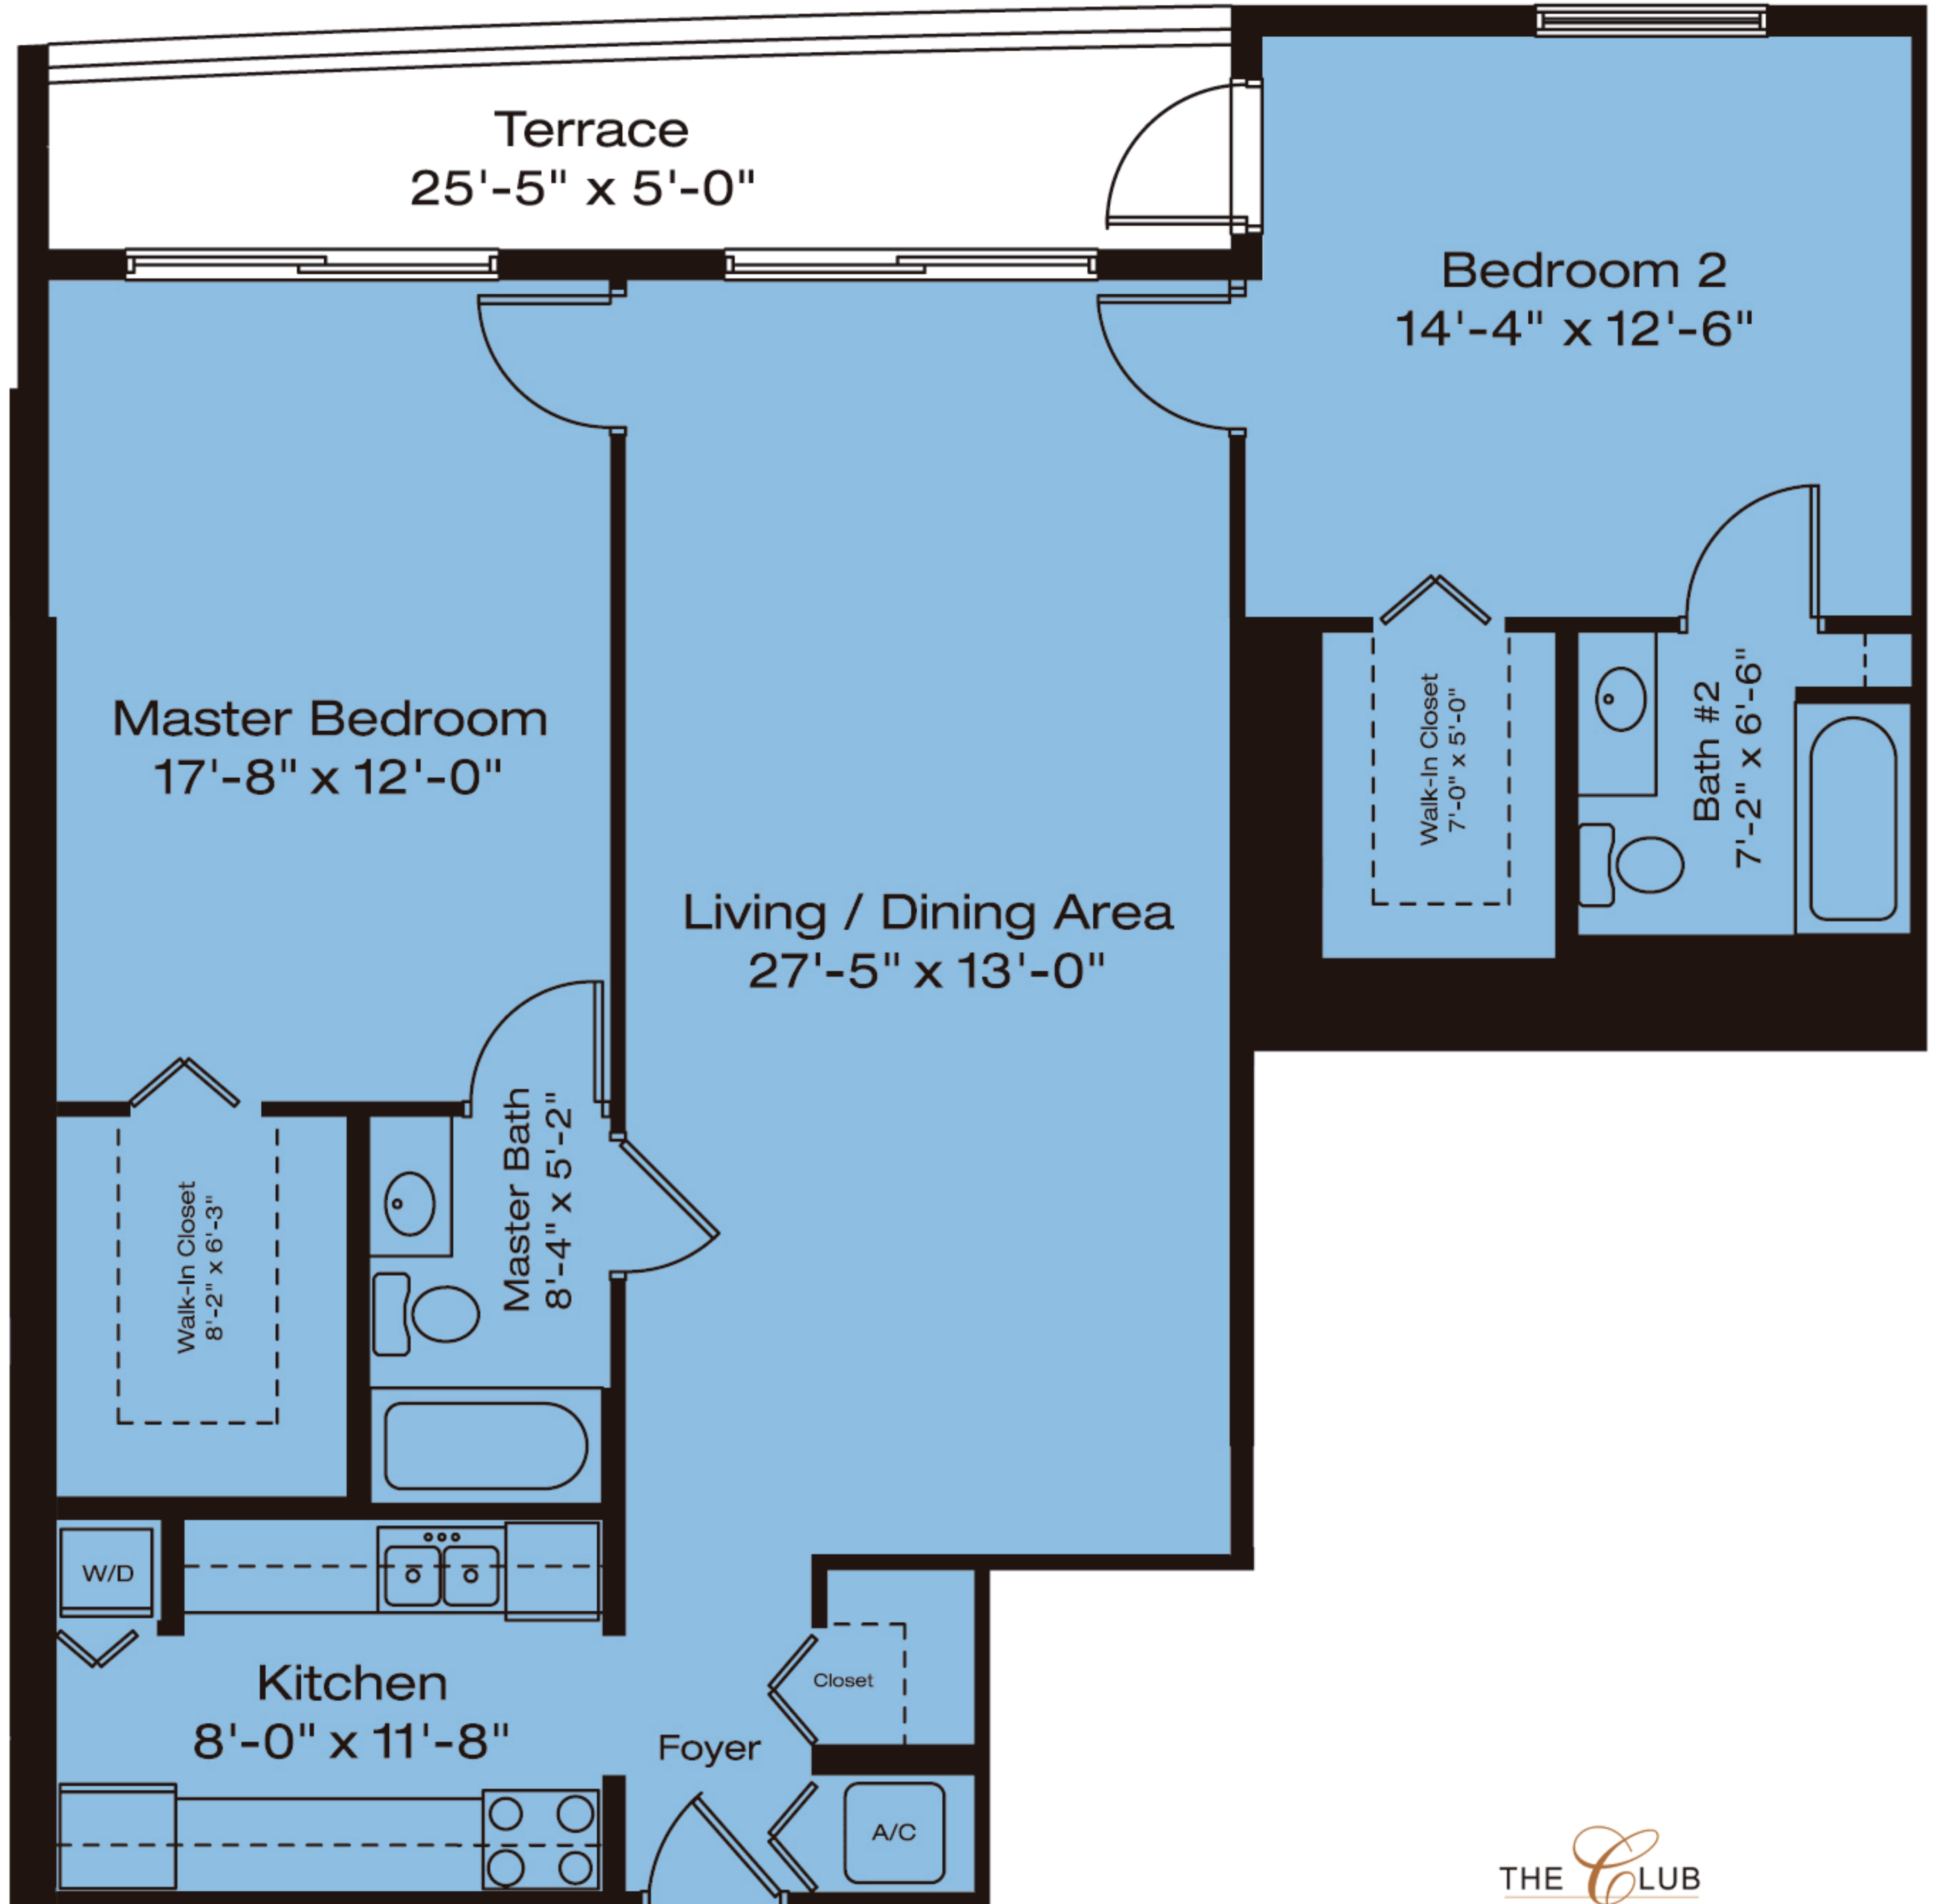

B-4

2 Bedroom / 2 Bath

Interior: 1,183 Sq. Ft.
Terrace: 127 Sq. Ft.

1,310 Total Sq. Ft.
121.7 Sq. Mtrs.

THE CLUB
AT BRICKELL BAY