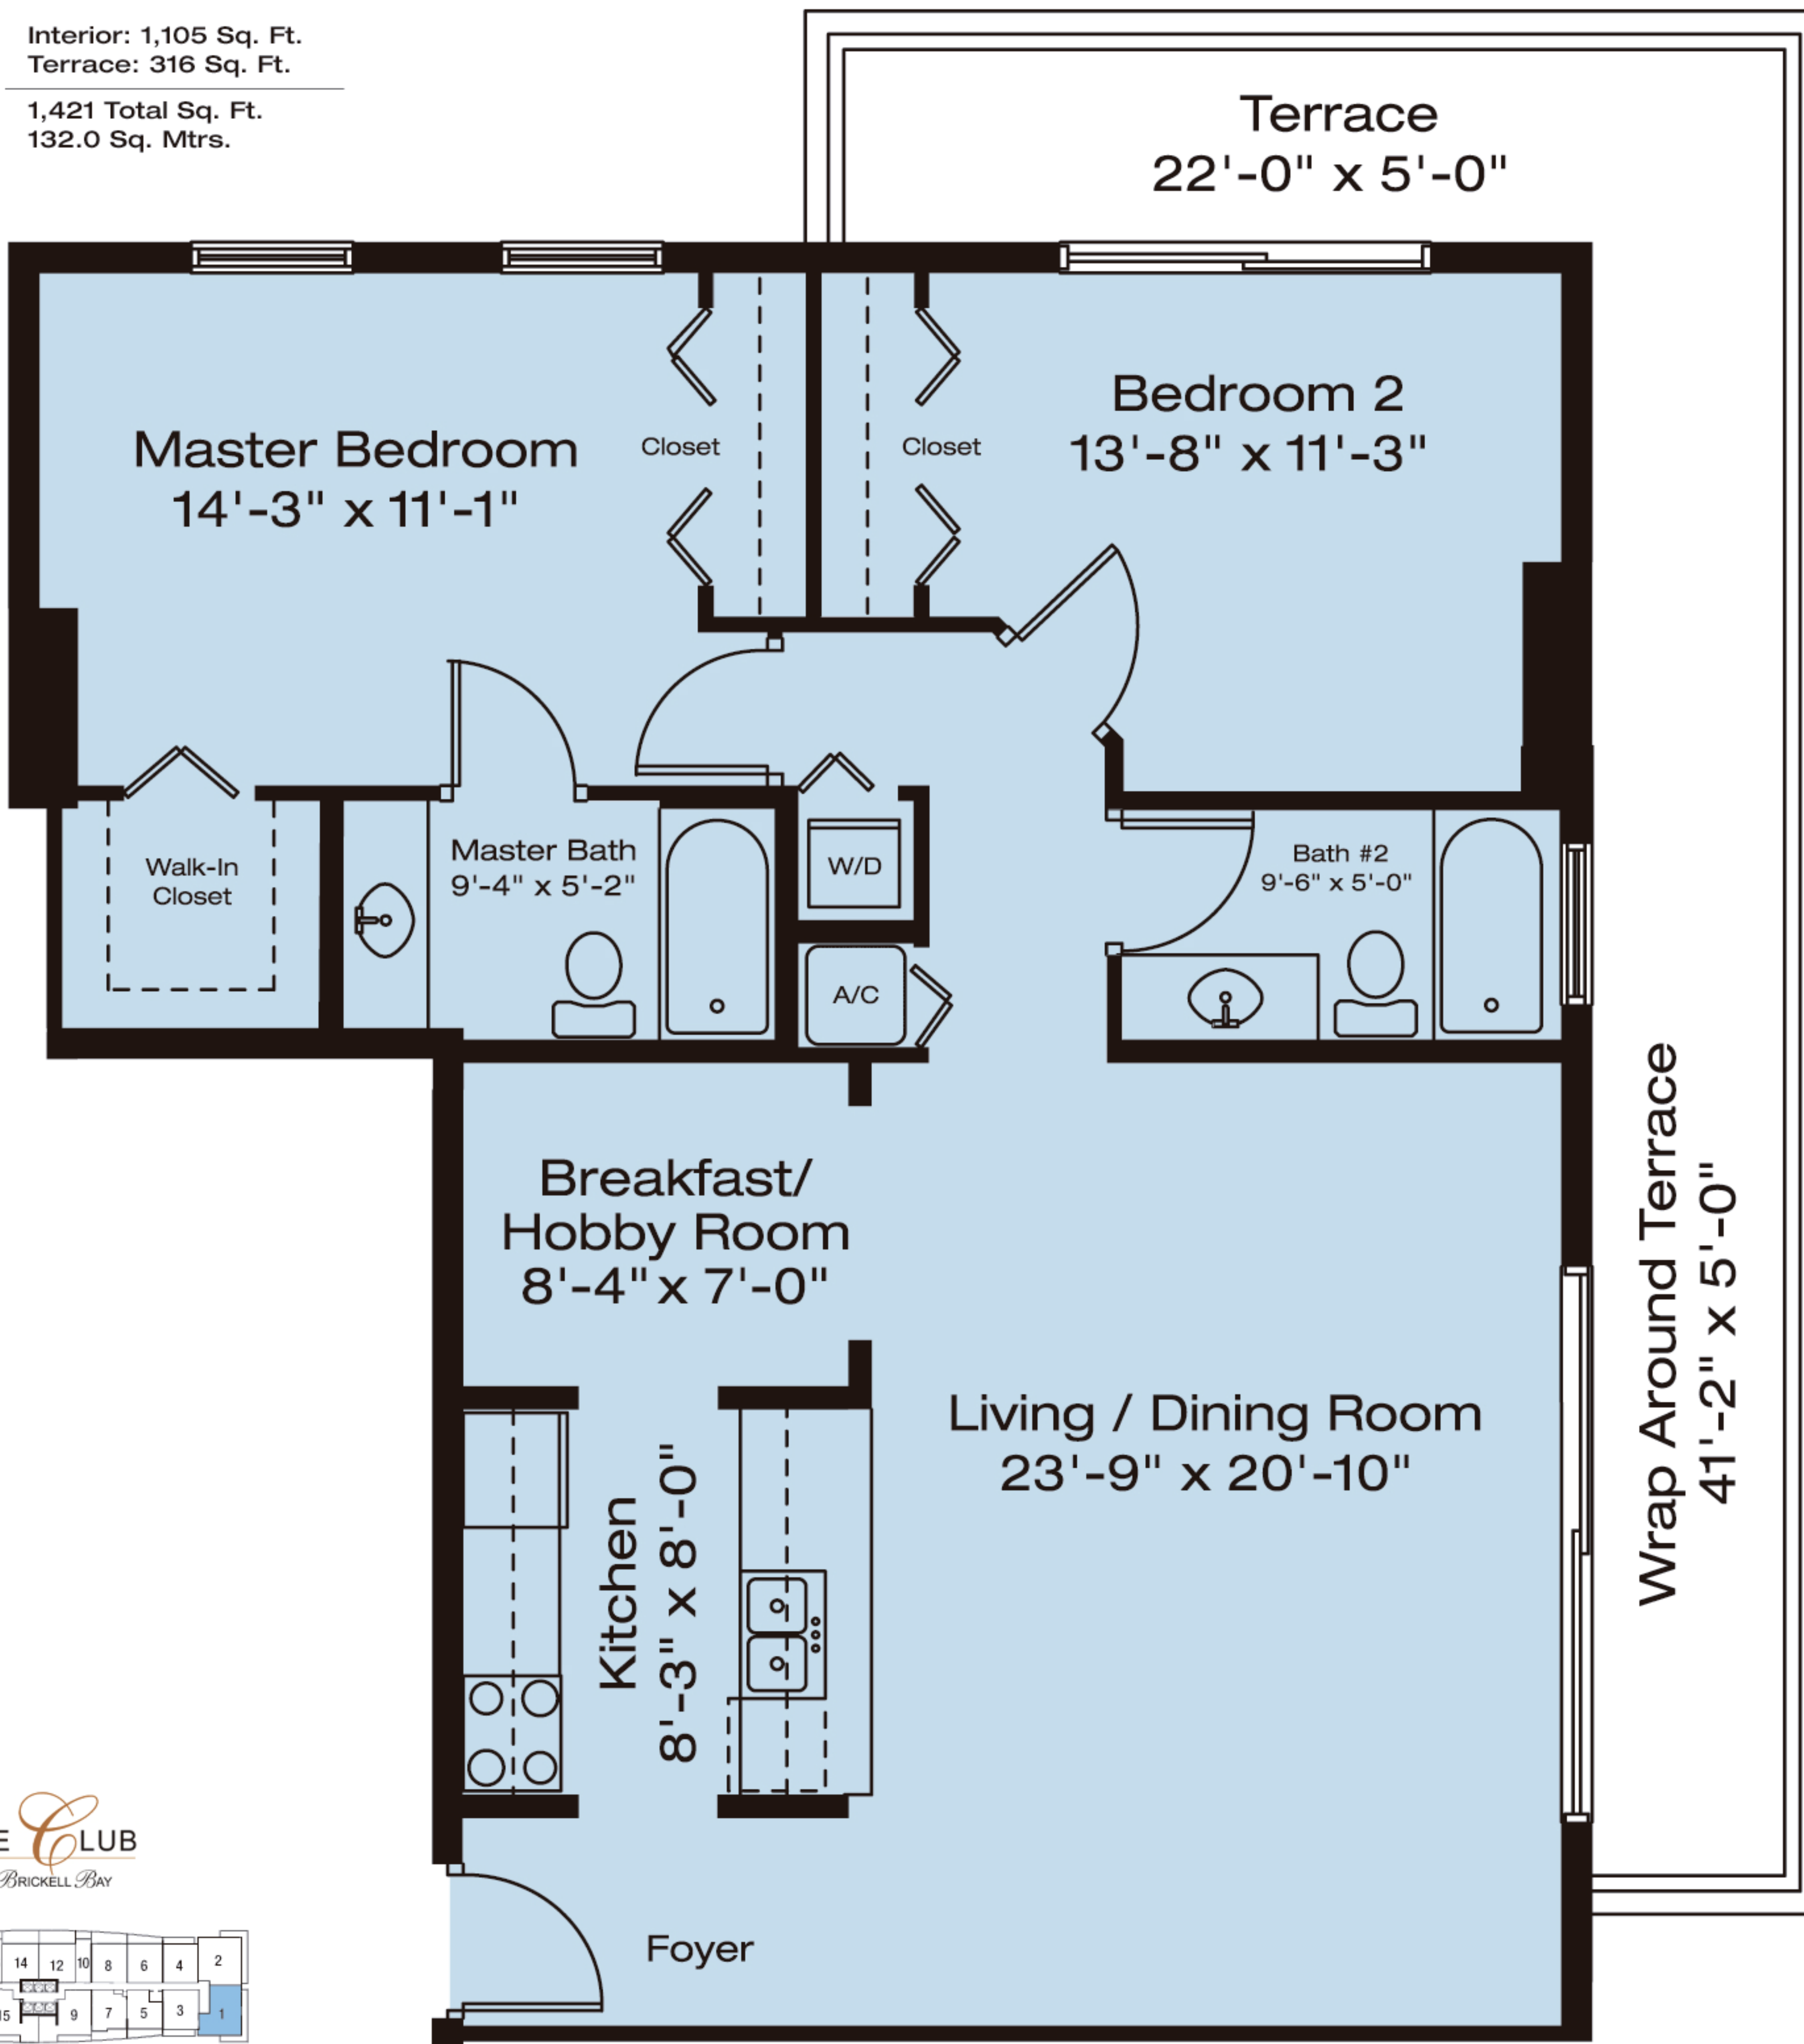

B-2

2 Bedroom / 2 Bath

Interior: 1,105 Sq. Ft.
Terrace: 316 Sq. Ft.

1,421 Total Sq. Ft.
132.0 Sq. Mtrs.

THE CLUB
AT BRICKELL BAY