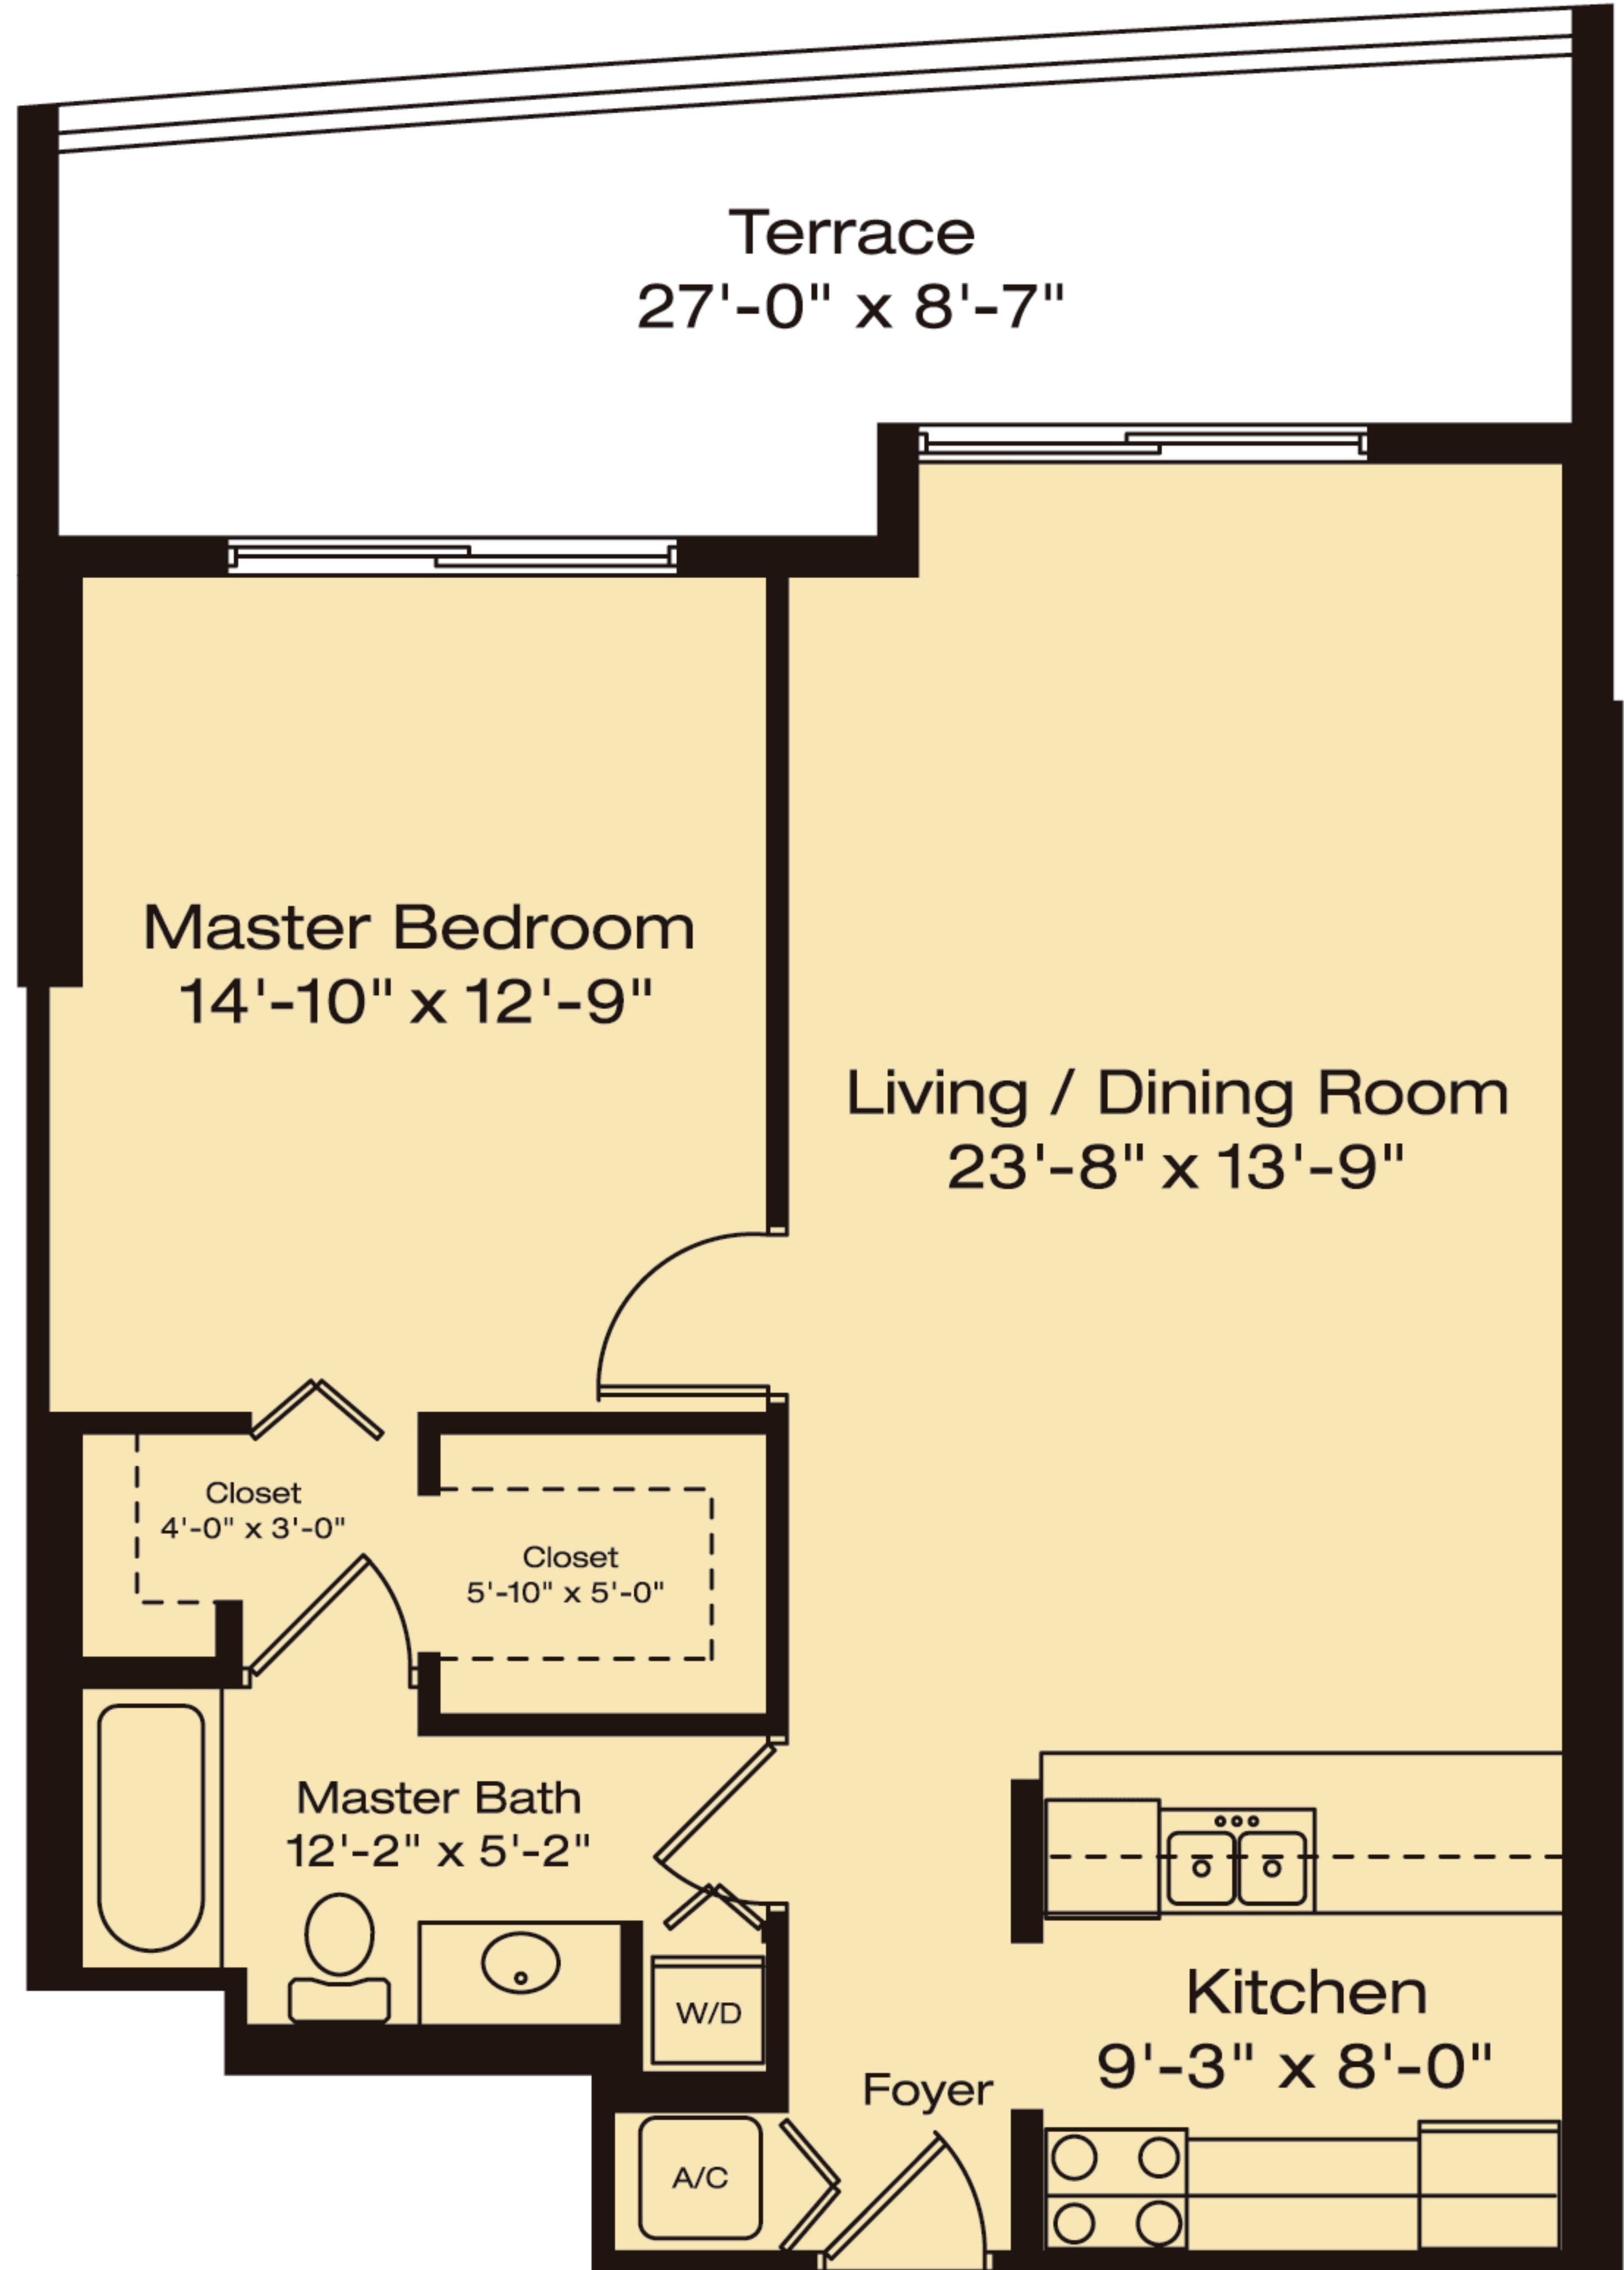

A-4

1 Bedroom / 1 Bath

Interior: 778 Sq. Ft.
Terrace: 232 Sq. Ft.

1,010 Total Sq. Ft.
93.8 Sq. Mtrs.

THE CLUB
AT BRICKELL BAY