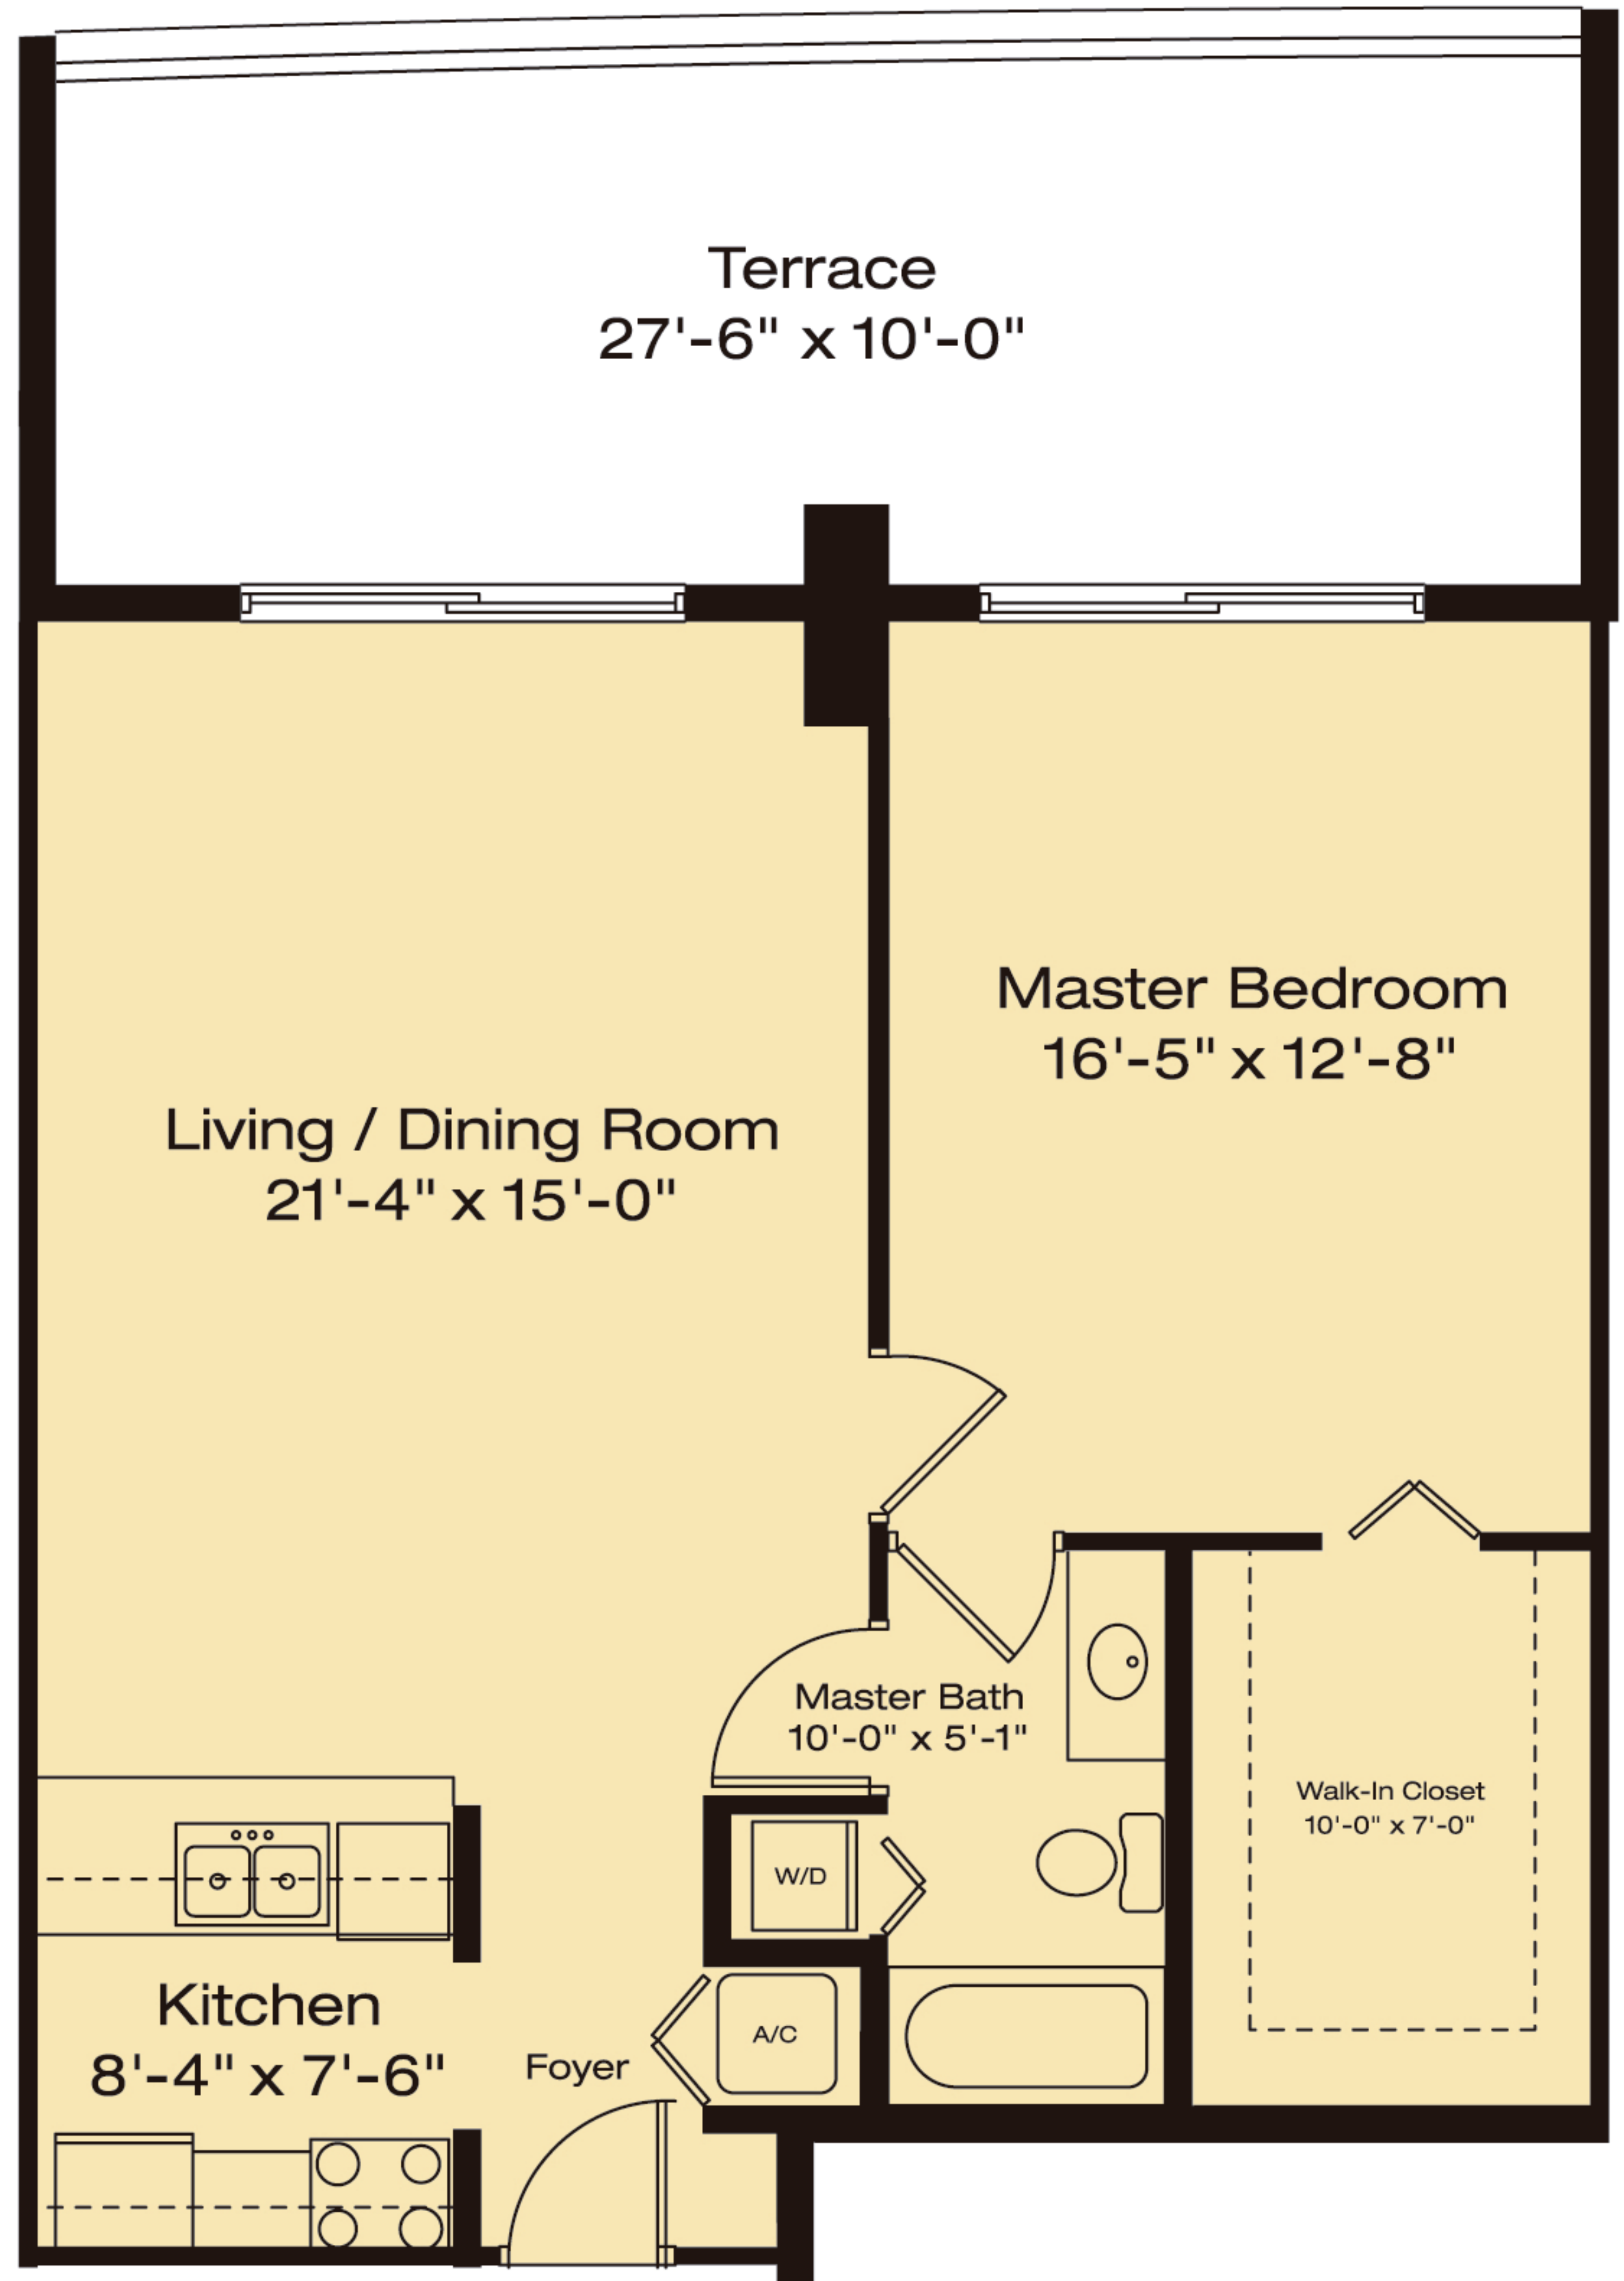

# A-2

1 Bedroom / 1 Bath

Interior: 818 Sq. Ft.  
Terrace: 275 Sq. Ft.

1,093 Total Sq. Ft.  
88.9 Sq. Mtrs.

THE CLUB  
AT BRICKELL BAY