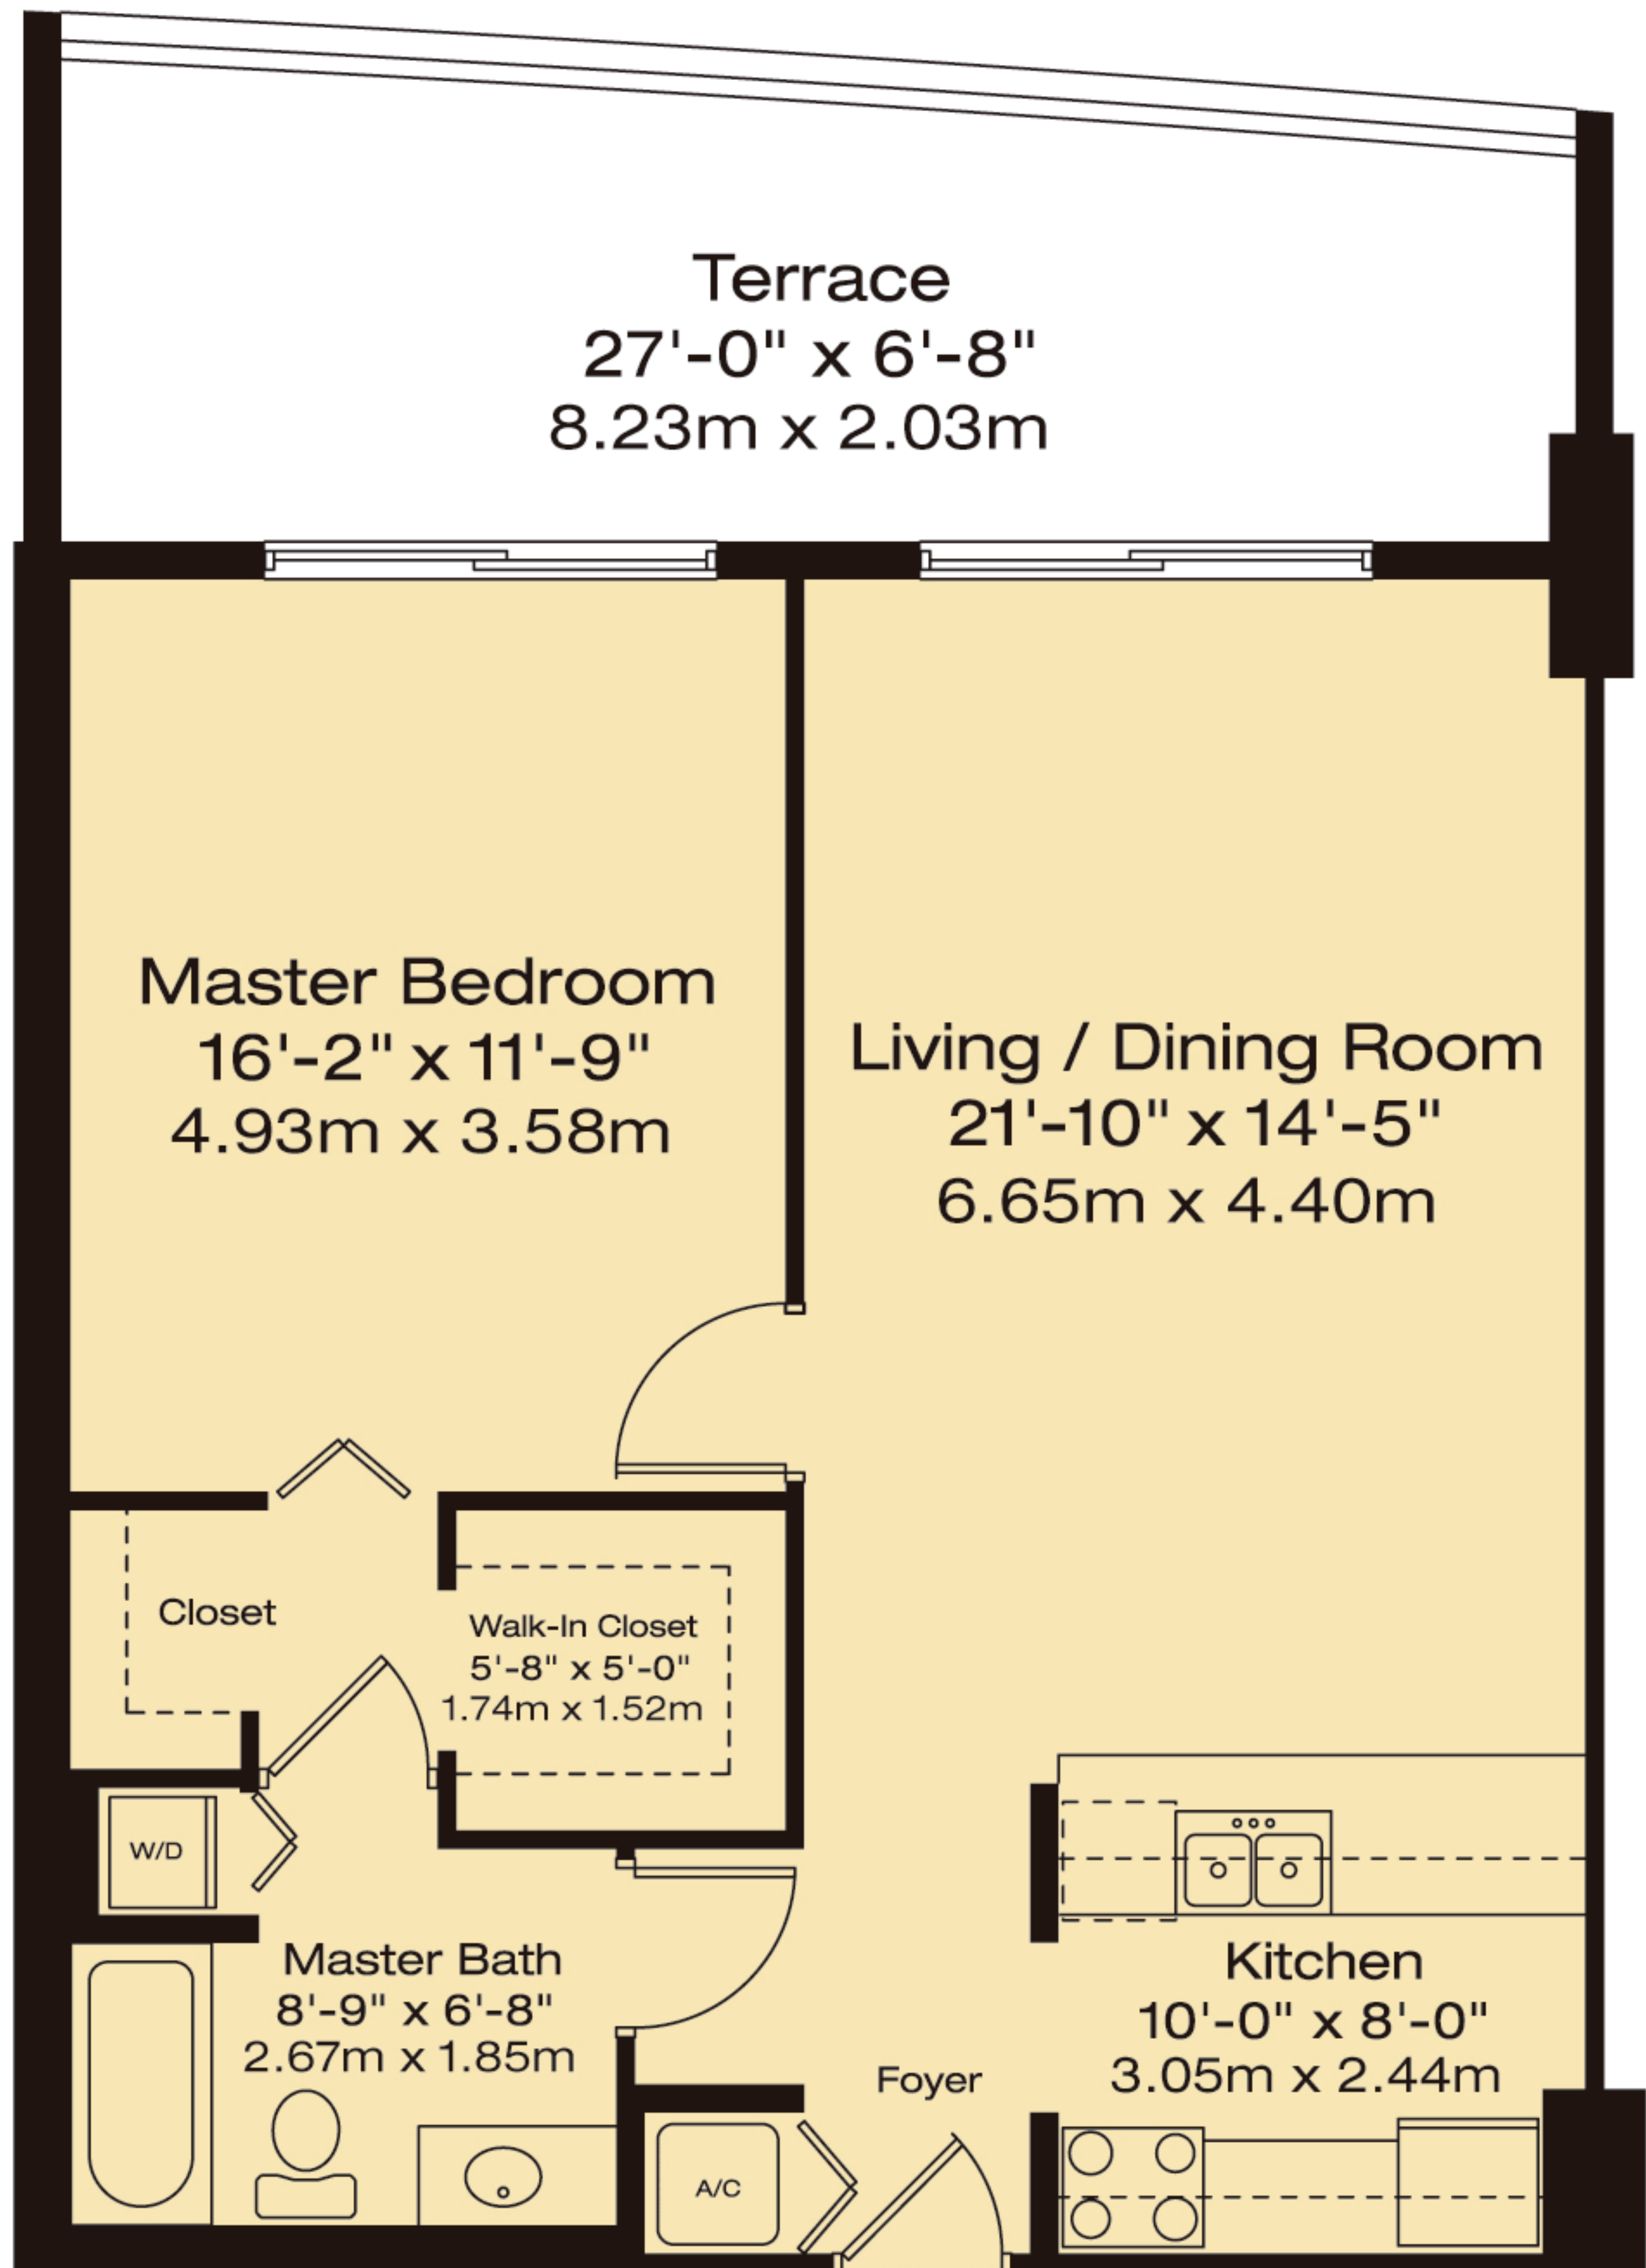

# A-1

## 1 Bedroom / 1 Bath

Interior: 825 Sq. Ft.  
Terrace: 175 Sq. Ft.\*

1,000 Total Sq. Ft.\*  
88.9 Sq. Mtrs.\*

\*Size varies by location

THE CLUB  
AT BRICKELL BAY