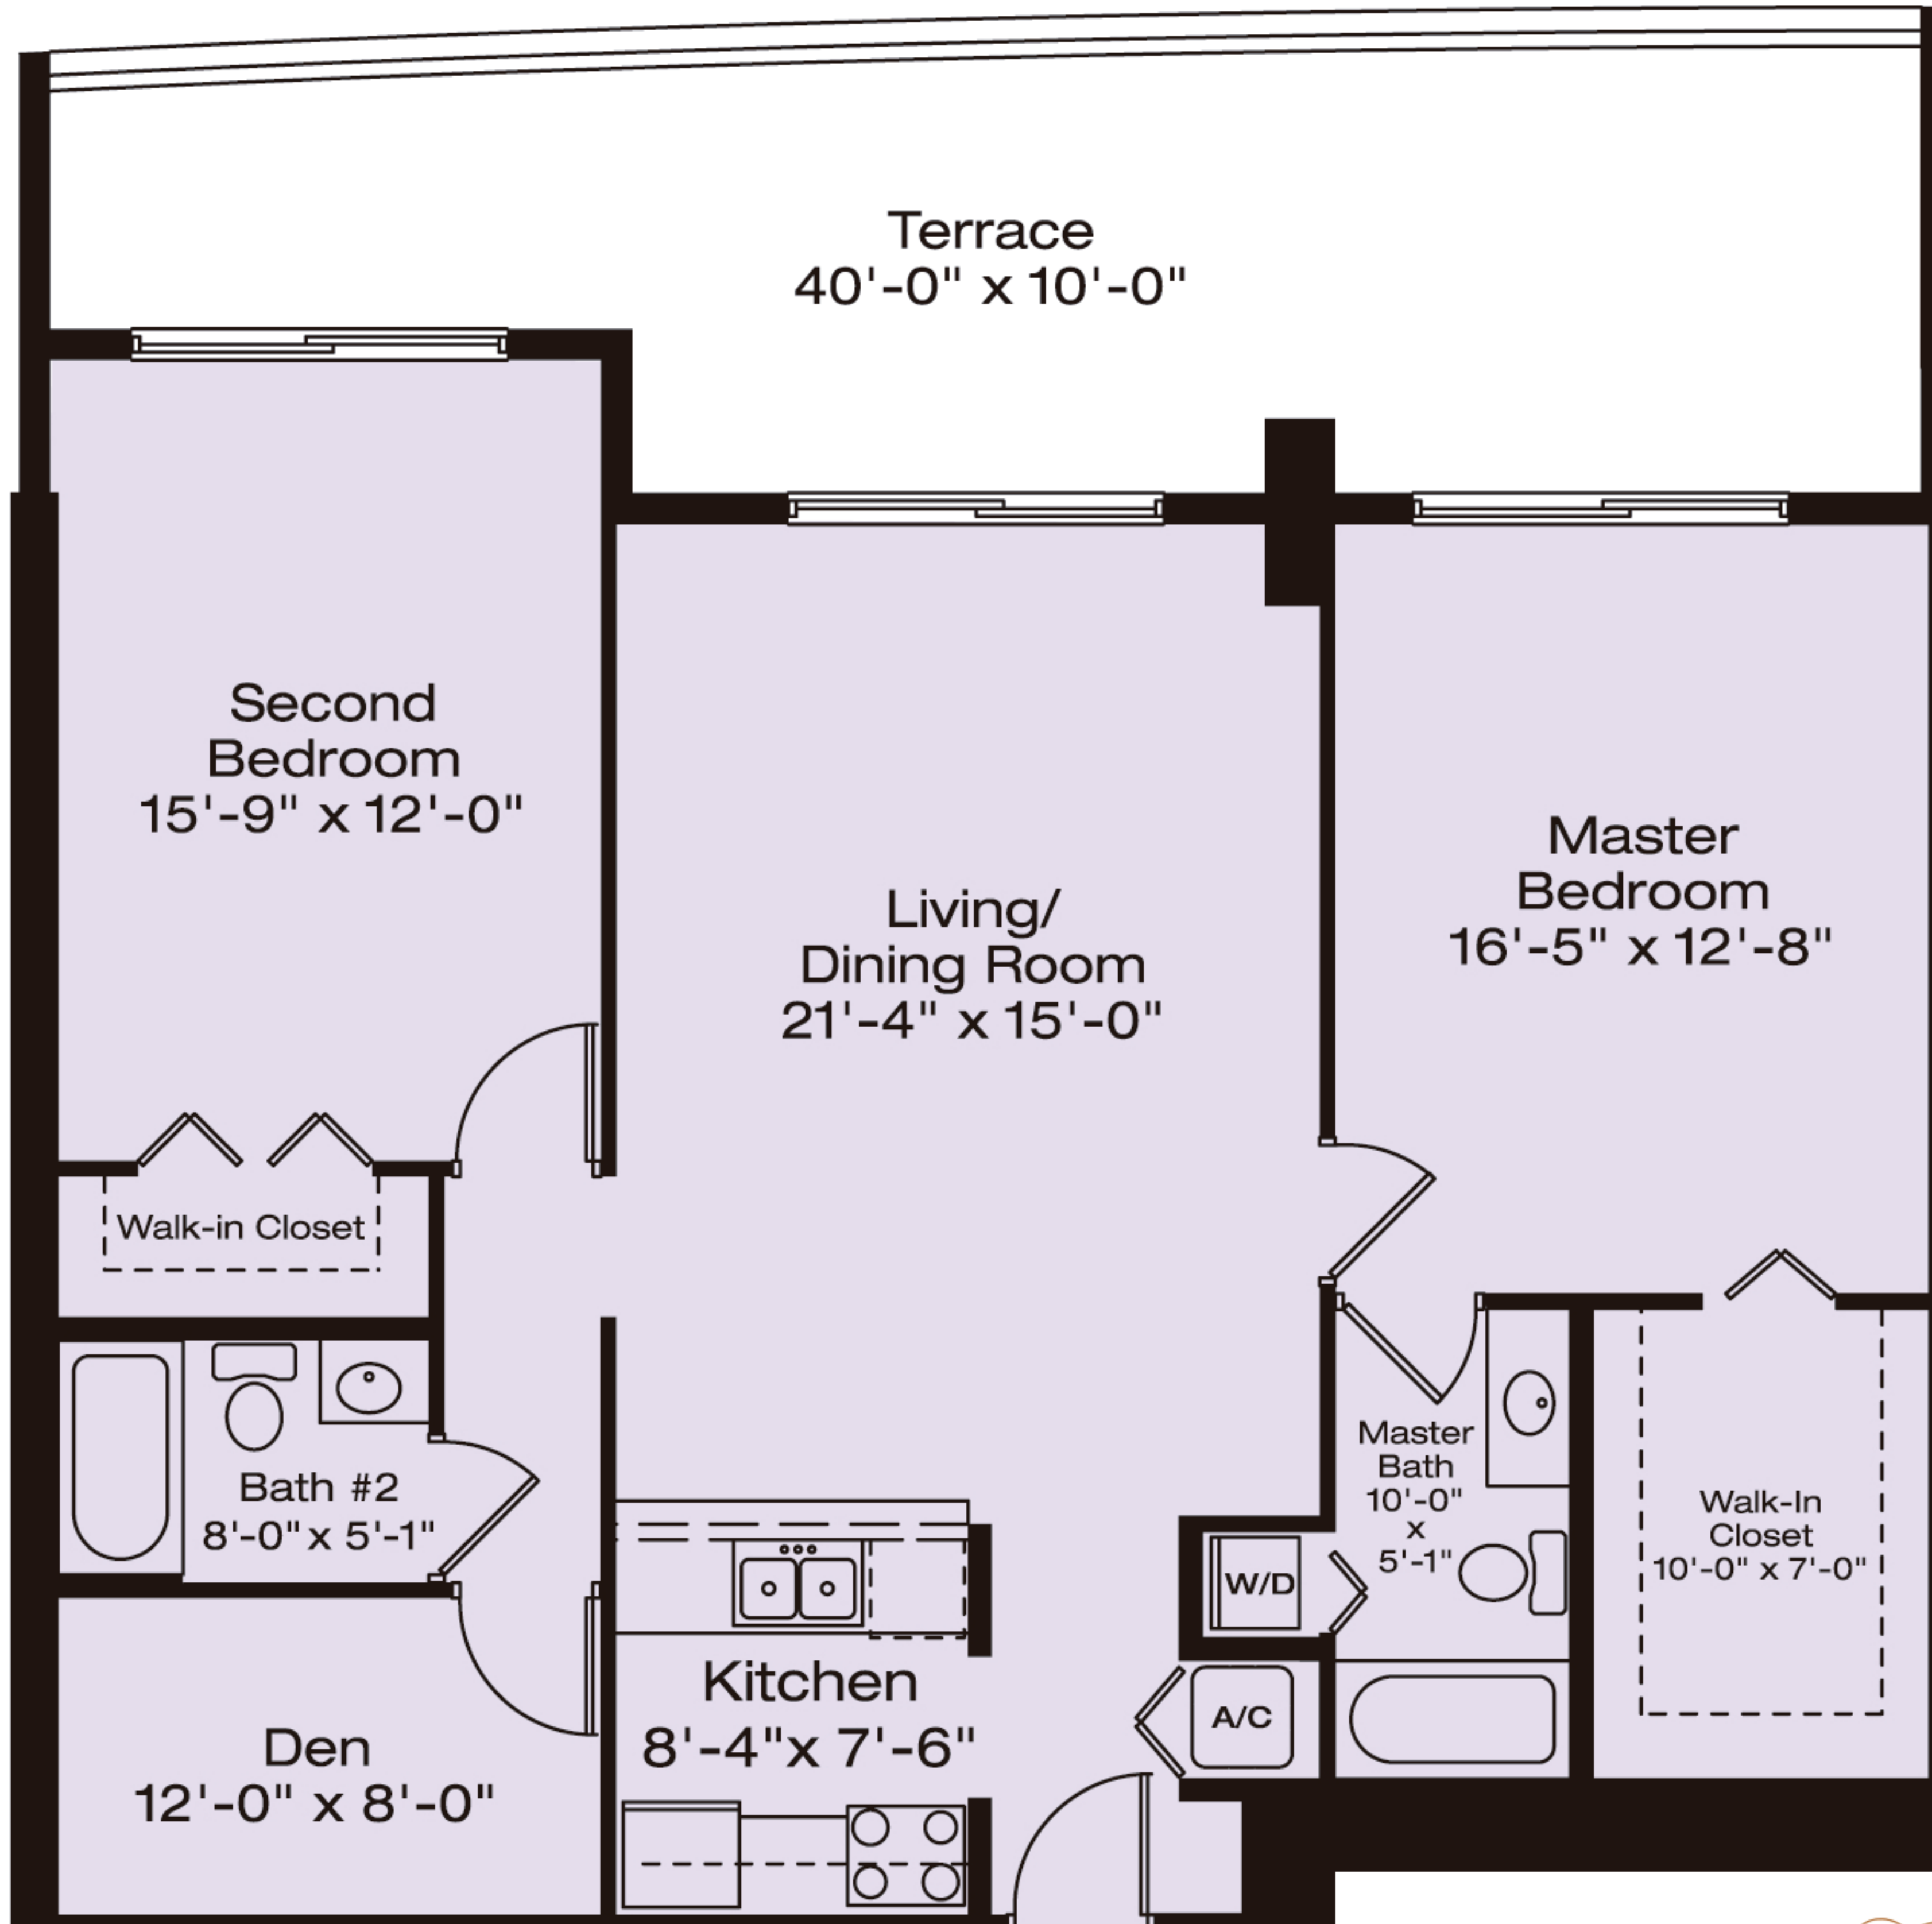

Penthouse B-5

2 Bedroom + Den / 2 Bath

Interior: 1,245 Sq. Ft.
Terrace: 350 Sq. Ft.

1,595 Total Sq. Ft.
148.2 Sq. Mtrs.

Penthouses on Levels 42 & 43

THE CLUB
AT BRICKELL BAY