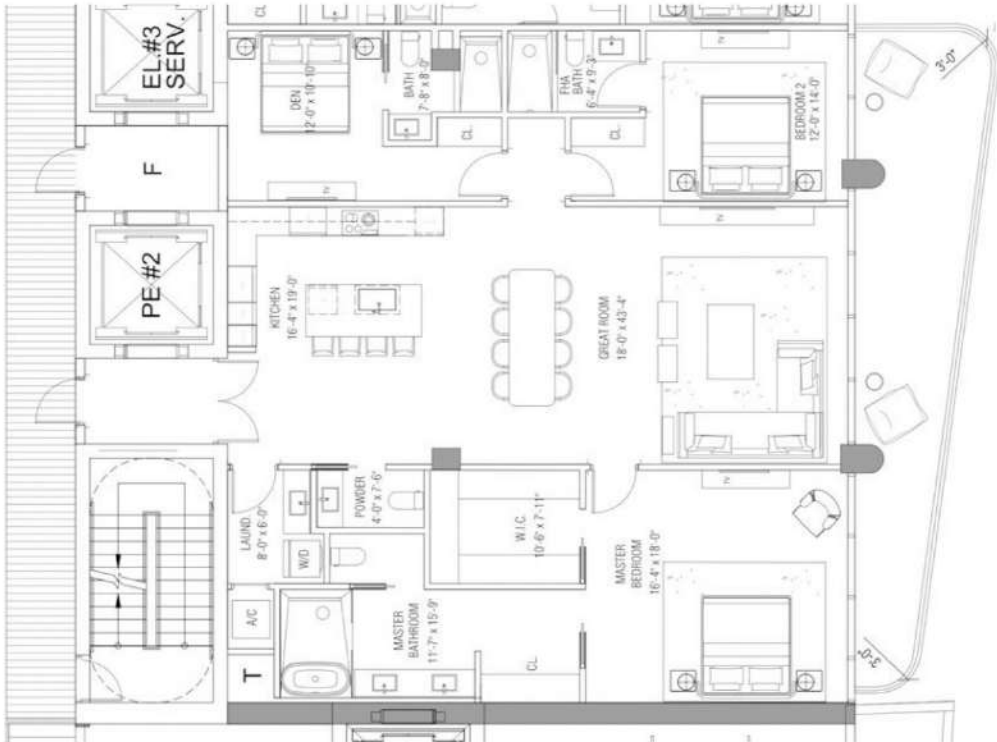

UNIT 02
2BR + D
2,214 SF.